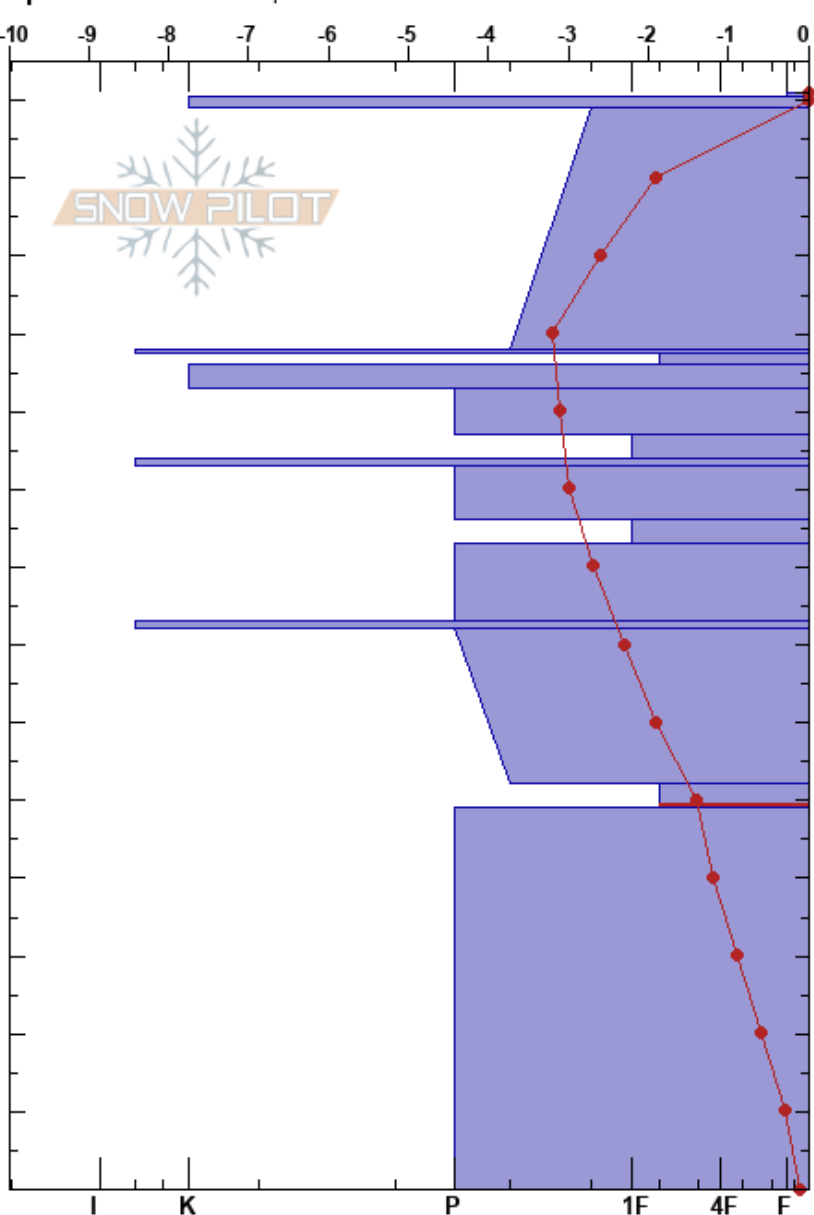

Av. Path #4
 Khibiny mountains
 Russia
 Elevation: 566 m
 Aspect: SW
 Specifics: We skied slope

Mikhail Ryabchikov
 08/04/2020 - 14:00
 Co-ord: 529979E 750086 1N
 Slope Angle: 32°
 Wind Loading: no

Stability: Good
 Air Temperature: 2.6°C
 Sky Cover: BKN
 Precipitation: NO
 Wind: SW Light Breeze

HS: 141
 PF: 16
 106-103cm: Серия распадающихся корок
 52-49cm: Problematic layer

| Form | Crystal | | Moisture | ρ kg/m³ | Stability tests & Layer comments |
|-------|---------|--|----------|---------|--------------------------------------|
| | Size | | | | |
| ∅ | 0.5-1 | | W | | |
| ∅ | 0.5-1 | | D-M | | |
| ● | 0.3-0.5 | | D | | |
| ■ | | | D | | |
| ⊖ | 1 | | D | | |
| ∅ | 1 | | D | | |
| ● | 0.5 | | D | | 106-103cm: Серия распадающихся корок |
| □ | 2 | | D | | |
| ■ | | | D | | |
| ⊖ | 1.5 | | D | | |
| □ (⊖) | 1.5 | | D | | |
| ⊖ (□) | 2-2.5 | | D | | |
| ■ | | | D | | |
| ⊖ (⊖) | 1 | | D | | |
| □ (⊖) | 2-3 | | D | | ← CT15, SC @50cm |
| ⊖ (□) | 1.5-2 | | D | | |