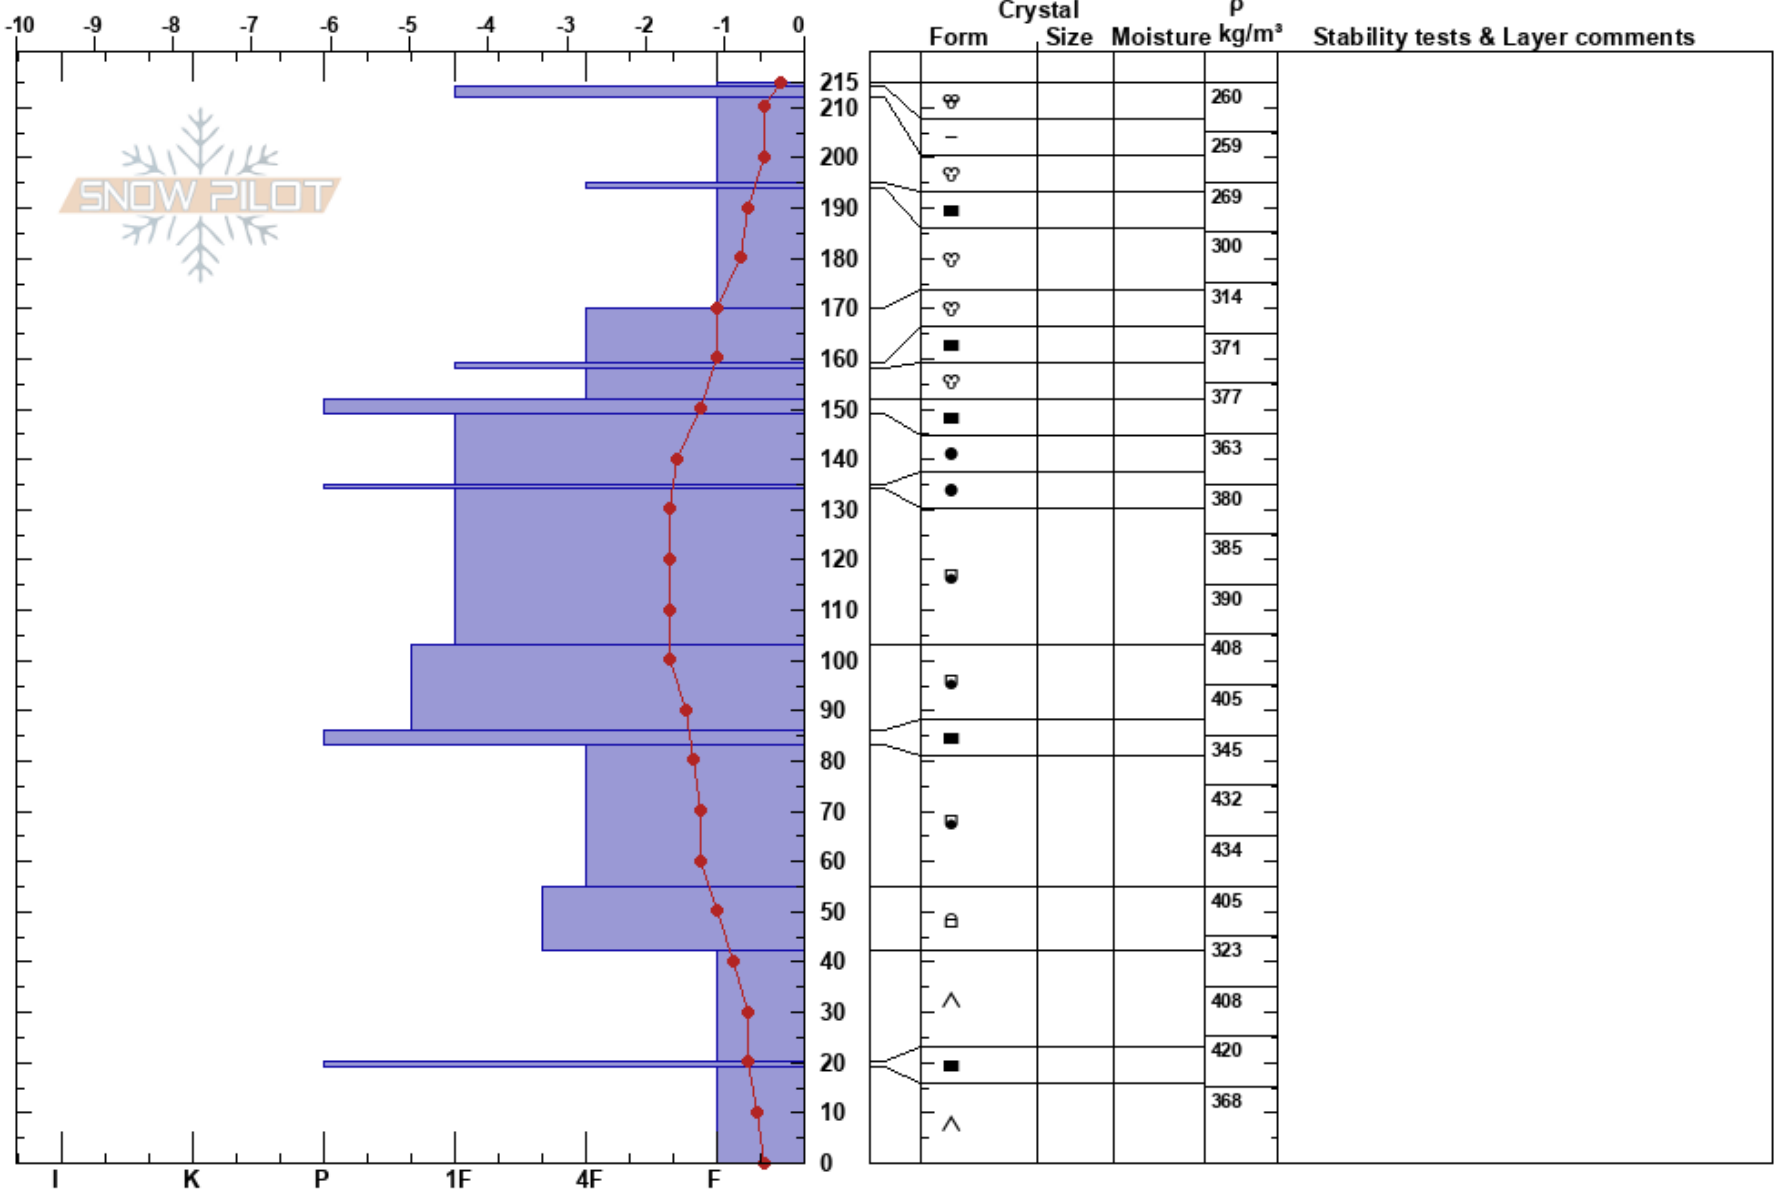

BB Alpine WS  
 Bridger Range  
 MT  
 Elevation: 7416 ft  
 Aspect:  
 Specifics: Pit dug in a Ski Area; Pit is representative of backcountry

Chris Donahue  
 04/07/2020 - 11:45am  
 Co-ord: 45.82951N, -110.92316W  
 Slope Angle: 0°  
 Wind Loading: no

Stability: HS:215 Layer Notes:  
 Air Temperature: 42°C  
 Sky Cover: SCT  
 Precipitation: NO  
 Wind: Light Breeze

HS:215 Layer Notes:

210 cm: LWC vol = 2.85 % ; LWC mass fraction = 10.95  
 200 cm: LWC vol = 2.55 % ; LWC mass fraction = 9.86  
 190 cm and below: LWC vol = 0 ; LWC mass = 0