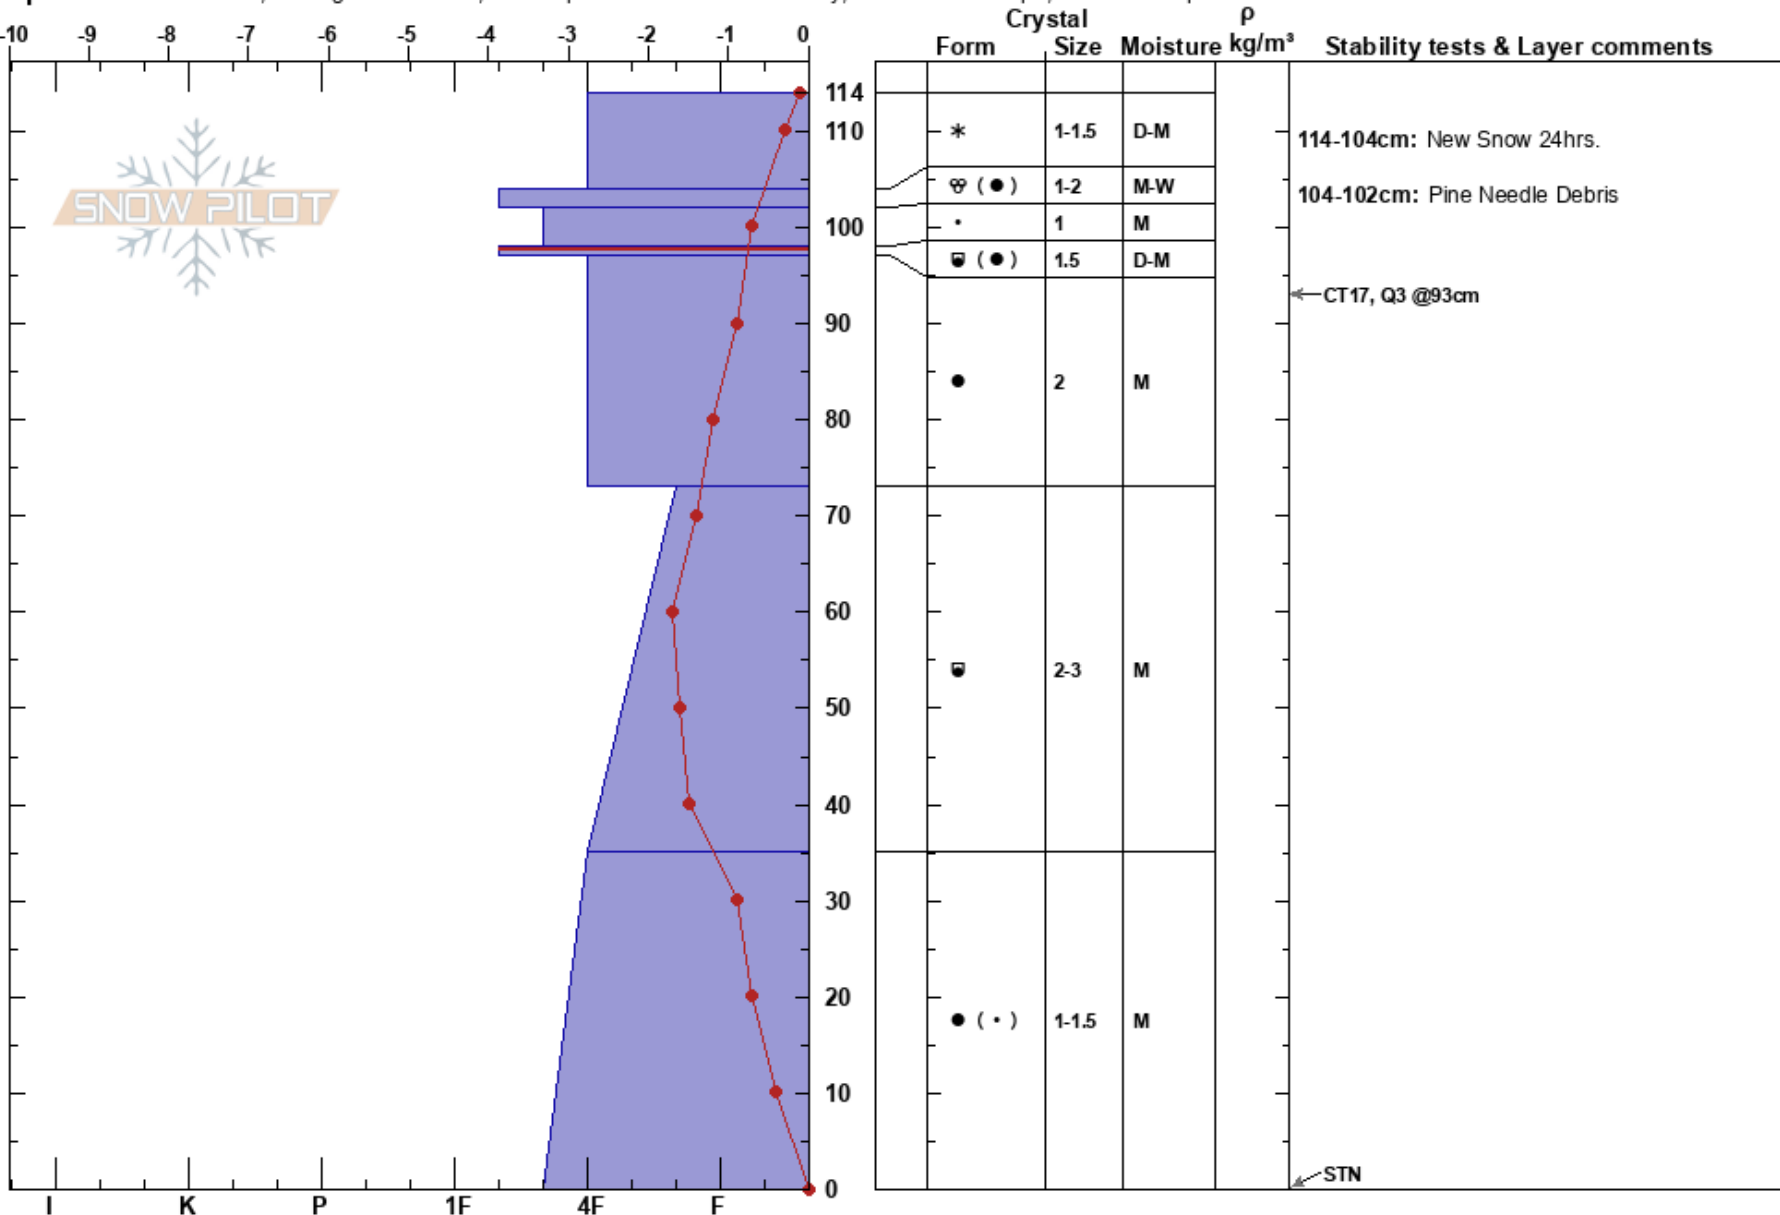

Gate 1
 San Juan Range
 CO
 Elevation: 10353 ft
 Aspect: E

KARL KECKMAN
 03/12/2020 - 2:40pm
 Co-ord:
 Slope Angle: 30°
 Wind Loading:

Stability: Very Good
 Air Temperature:
 Sky Cover:
 Precipitation: NO
 Wind:

HS: 114
 PF: 58
 PS: 29
 114-104cm: New Snow 24hrs.
 104-102cm: Pine Needle Debris
 98-97cm: Problematic layer

Specifics: Practice Pit; Pit dug in a Ski Area; Pit is representative of backcountry; Ski tracks on slope; We skied slope