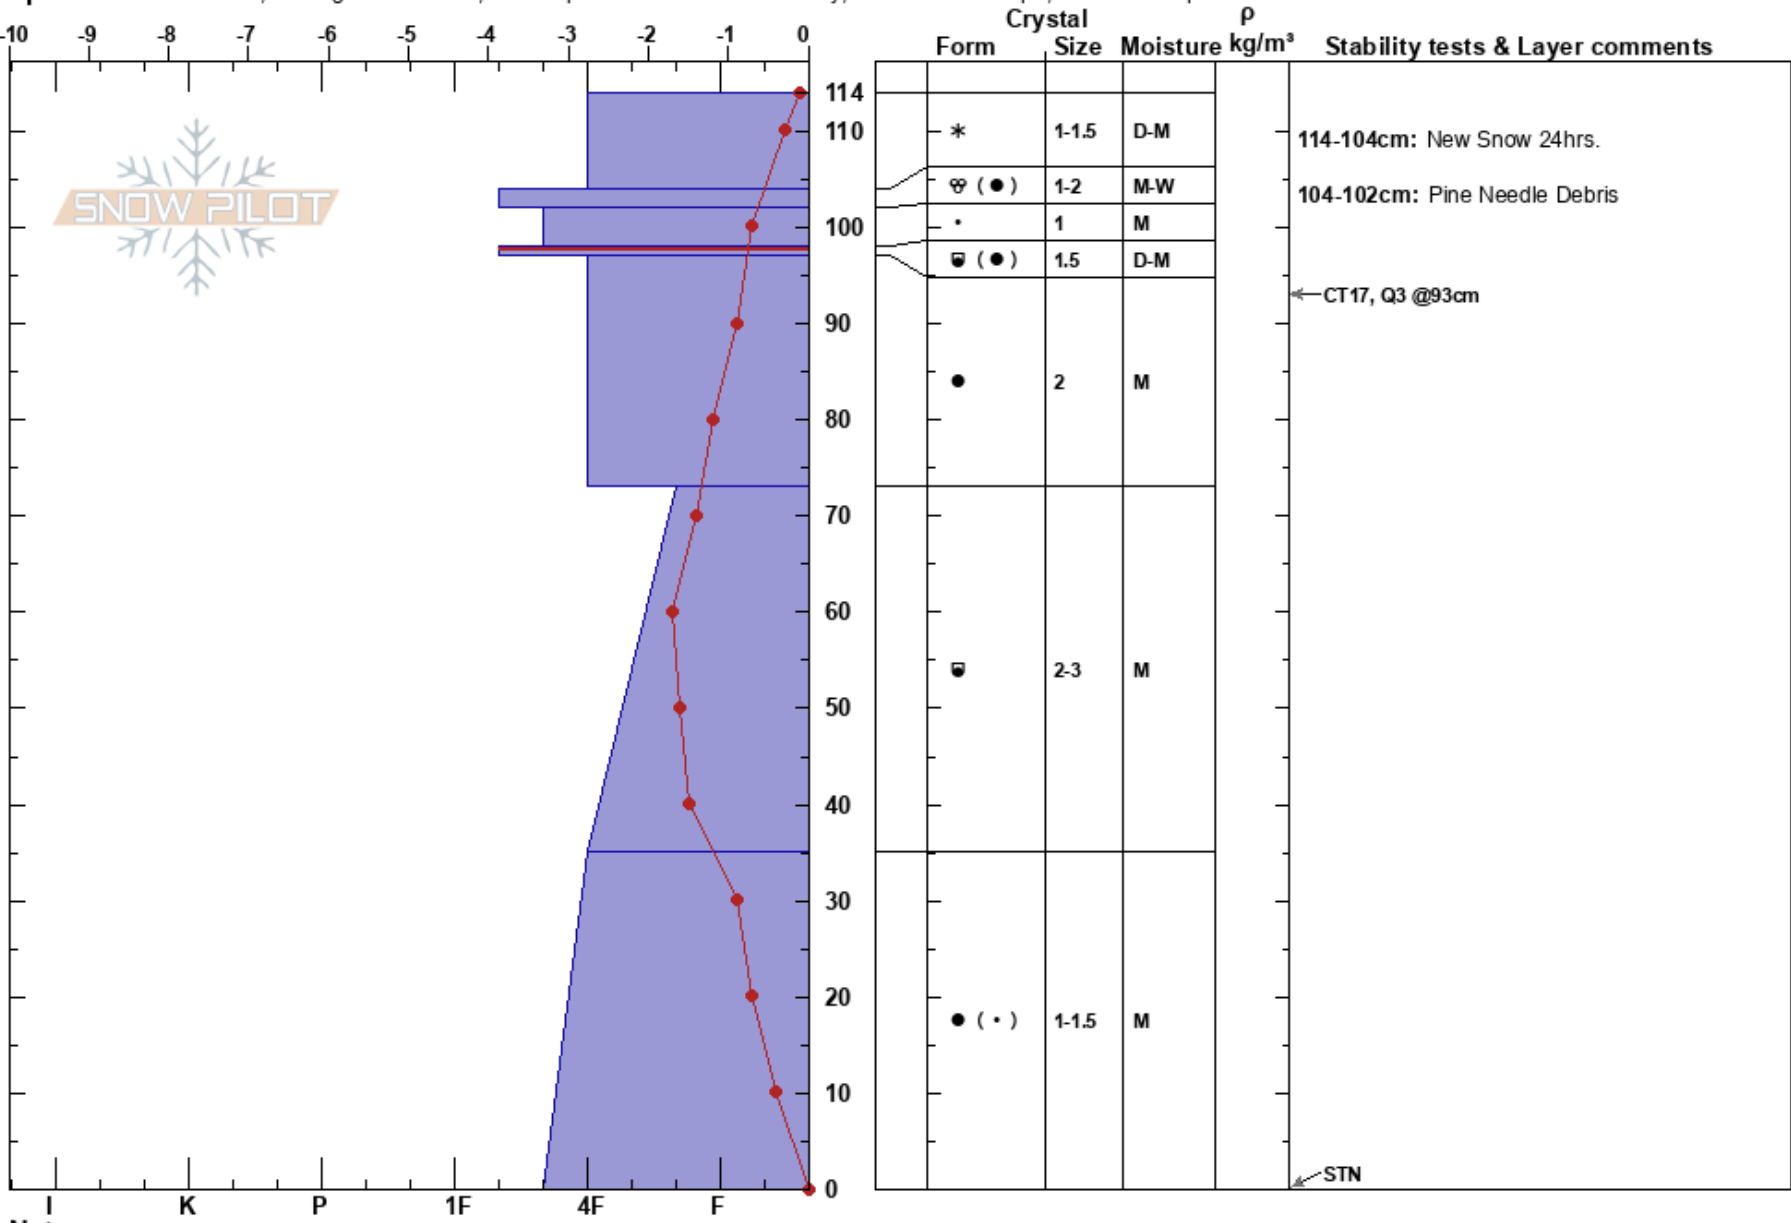

Gate 1
 San Juan Range
 CO
 Elevation: 10353 ft
 Aspect: E

KARL KECKMAN
 03/12/2020 - 2:40pm
 Co-ord:
 Slope Angle: 30°
 Wind Loading:

Stability: Very Good
 Air Temperature:
 Sky Cover:
 Precipitation: NO
 Wind:

HS: 114
 PF: 58
 PS: 29
 114-104cm: New Snow 24hrs.
 104-102cm: Pine Needle Debris
 98-97cm: Problematic layer

Specifics: Practice Pit; Pit dug in a Ski Area; Pit is representative of backcountry; Ski tracks on slope; We skied slope

Notes: Practice pit dug outside of Gate 1, Purgatory CO