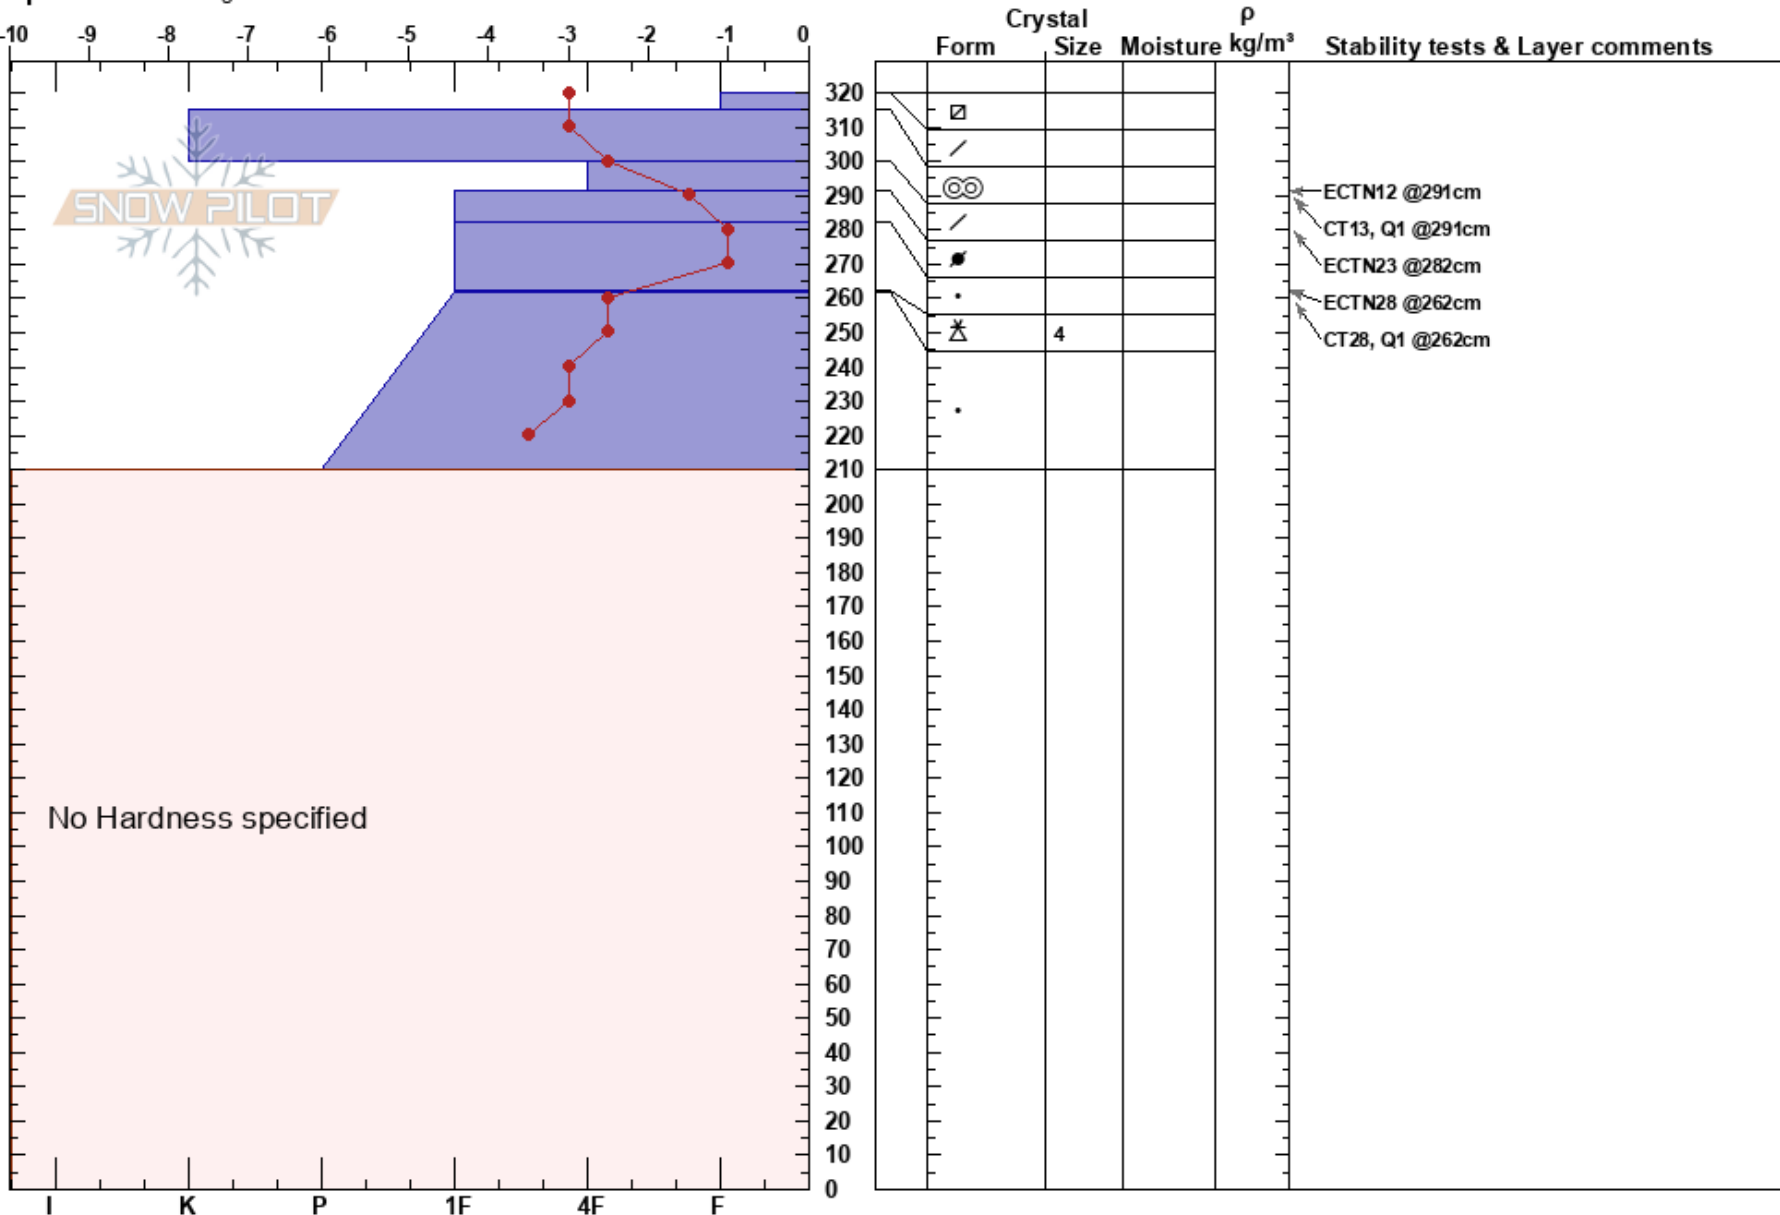

Totality
 Rattlesnake Mtns
 MT
 Elevation: 7900 ft
 Aspect: 42°
 Specifics: Cracking

Timothy Laroche
 03/17/2017 - 12:00pm
 Co-ord:
 Slope Angle: 35°
 Wind Loading: yes

Stability: Good
 Air Temperature: 5°C
 Sky Cover: SCT
 Precipitation: NO
 Wind: SE Light Breeze

HS:320
 Layer Notes:
 262-261.5cm: Problematic layer

Notes: Shallow wind loading onto north and west slopes