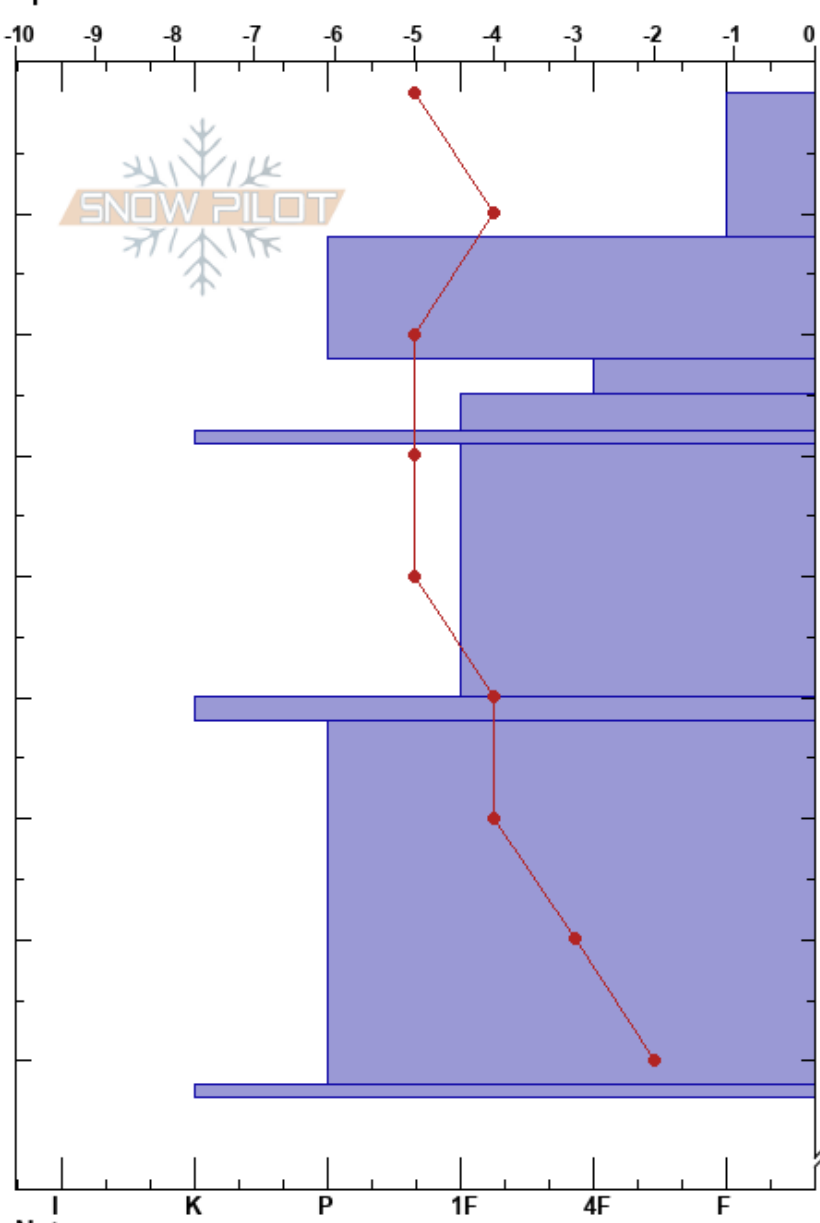

Blanc dans le mille

Avalanche Quebec

17/03/2017 - 00:20

Quebec

Co-ord: 48.86037N, -66.07551W

Elevation: 780 m

Slope Angle: 32°

Aspect: W

PF: 20

0-12cm: CR ZR 170315

22-25cm: Problematic layer

28-29cm: CR 170308

50-52cm: CR 170226

82-83cm: CR Laminée

Form	Crystal		Moisture	ρ kg/m³	Stability tests & Layer comments
	Size				
+	2.5				0-12cm: CR ZR 170315
● (/)	1-2				
/ (+)	3-3				← ECTN8 @22cm
●	0.3				← CT5, RP @22cm
■					28-29cm: CR 170308
					← CT13, SP @35cm
●	0.5				
					← CT11, RP @48cm
○					50-52cm: CR 170226
● (□)	0.5-0.3				
■					82-83cm: CR Laminée