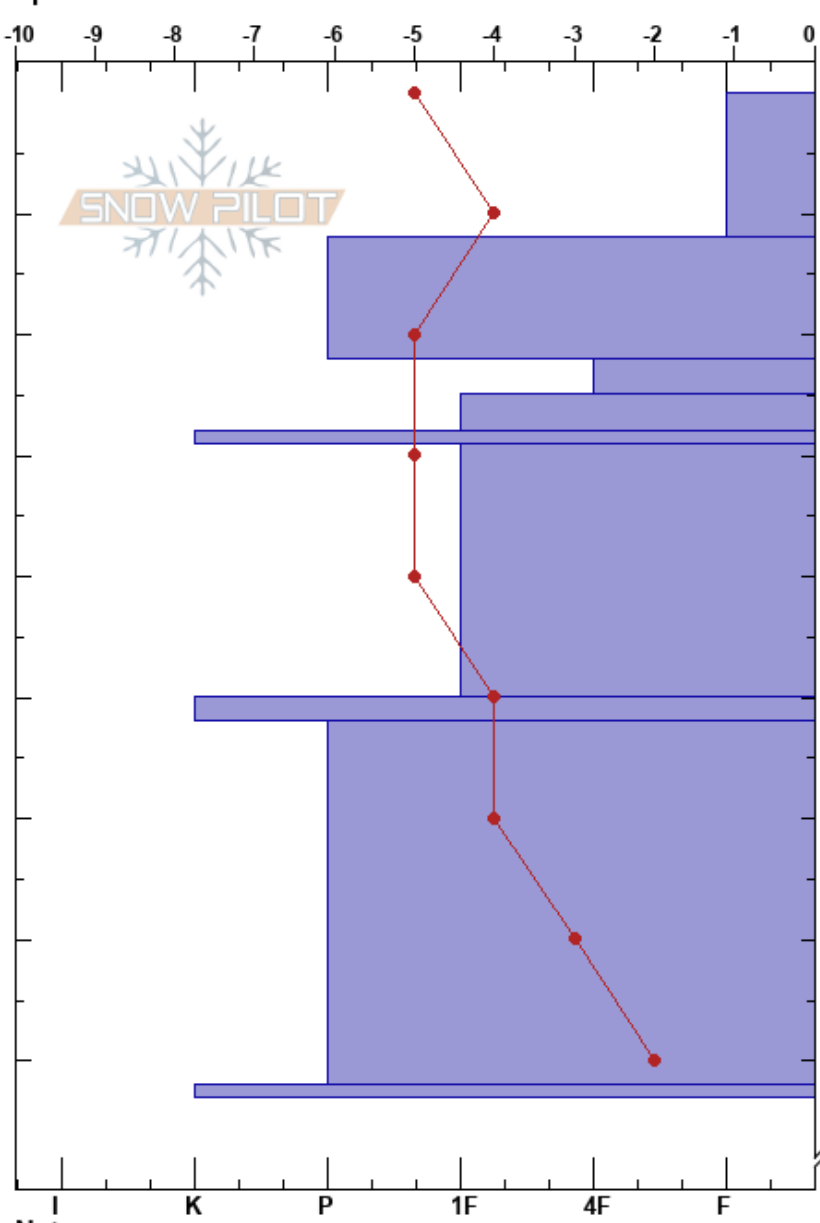

Blanc dans le mille

Avalanche Quebec

17/03/2017 - 00:20

Quebec

Co-ord: 48.86037N, -66.07551W

Elevation: 780 m

Slope Angle: 32°

Aspect: W

PF: 20

0-12cm: CR ZR 170315

22-25cm: Problematic layer

28-29cm: CR 170308

50-52cm: CR 170226

82-83cm: CR Laminée

Form	Crystal		Moisture	ρ kg/m³	Stability tests & Layer comments
	Size				
+	2.5				0-12cm: CR ZR 170315
● ( / )	1-2				
/ ( + )	3-3				← ECTN8 @22cm
●	0.3				← CT5, RP @22cm
■					28-29cm: CR 170308
					← CT13, SP @35cm
●	0.5				
					← CT11, RP @48cm
○					50-52cm: CR 170226
● ( □ )	0.5-0.3				
■					82-83cm: CR Laminée