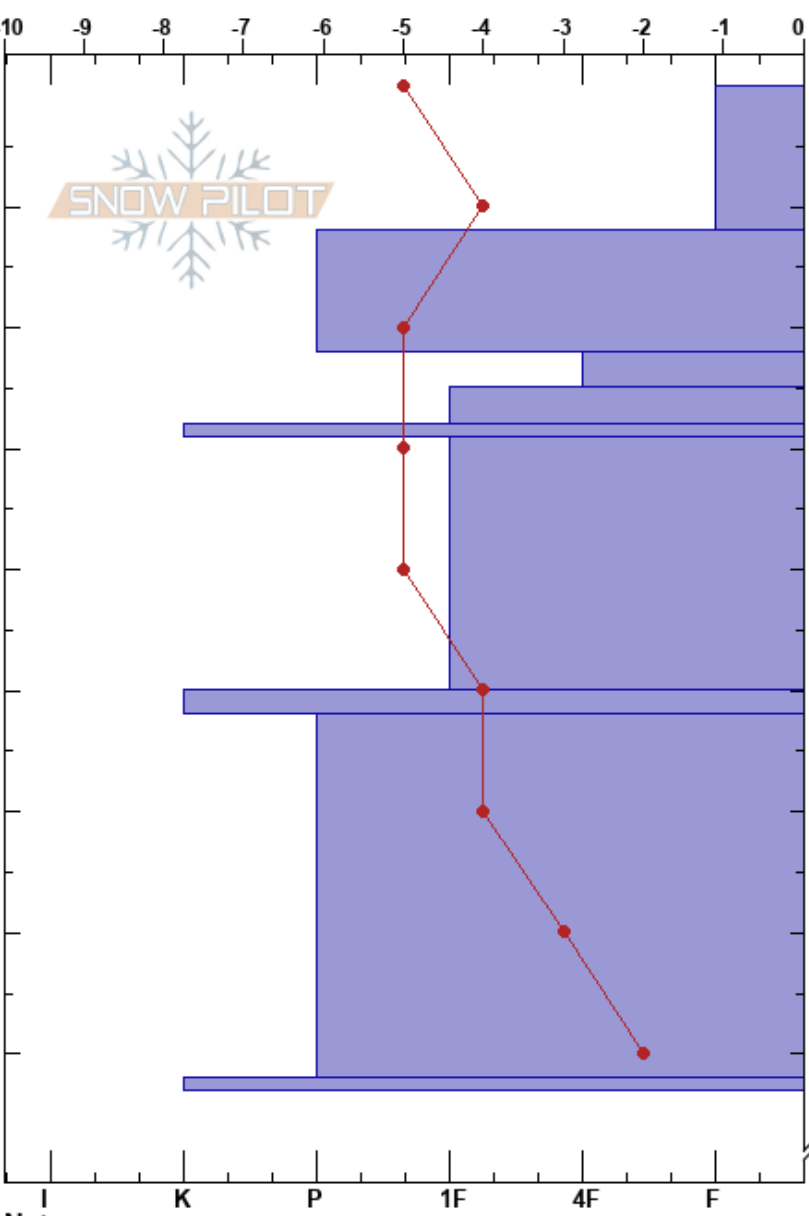

Blanc dans le mille

Avalanche Quebec

17/03/2017 - 00:20

Quebec

Co-ord: 48.86037N, -66.07551W

Elevation: 780 m

Slope Angle: 32°

Aspect: W

PF: 20

Layer Notes:

0-12cm: CR ZR 170315

22-25cm: Problematic layer

28-29cm: CR 170308

50-52cm: CR 170226

82-83cm: CR Laminée

Form	Crystal		Moisture	ρ kg/m³	Stability tests & Layer comments
	Size				
+	2.5				0-12cm: CR ZR 170315
● ( / )	1-2				
/ ( + )	3-3				← ECTN8 @22cm
●	0.3				← CT5, RP @22cm
■					28-29cm: CR 170308
					← CT13, SP @35cm
●	0.5				
					← CT11, RP @48cm
○					50-52cm: CR 170226
● ( □ )	0.5-0.3				
■					82-83cm: CR Laminée