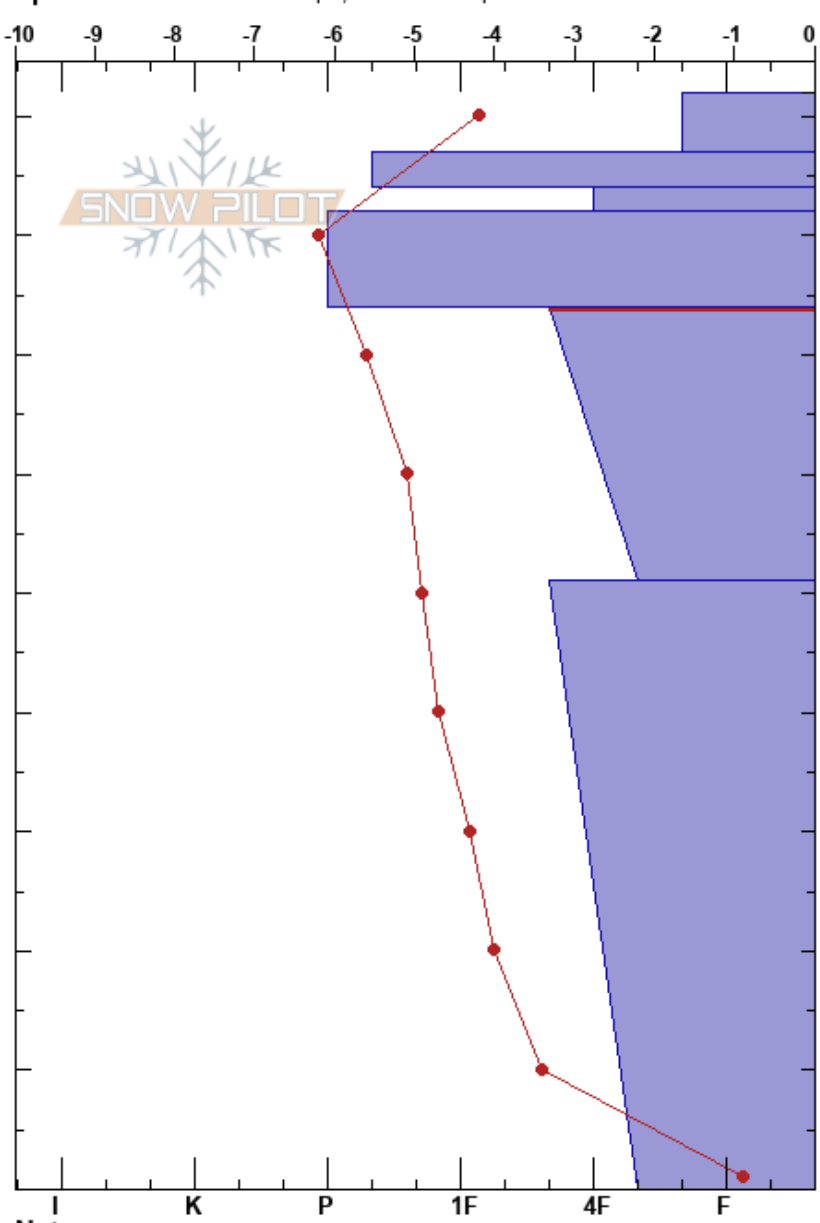

School of Mines Peak
 Front Range
 CO
 Elevation: 11835 ft
 Aspect: NW
 Specifics: Ski tracks on slope; We skied slope

Ryan Lewthwaite
 04/06/2020 - 11:05am
 Co-ord: 39.79913N, -105.76856W
 Slope Angle: 23°
 Wind Loading: previous

Stability: Good
 Air Temperature: 2.3°C
 Sky Cover: FEW
 Precipitation: NO
 Wind: SW Light Breeze

HS: 92
 PF: 8
 PS: 5
 74-51cm: Problematic layer

Form	Crystal Size	Moisture	ρ kg/m ³	Stability tests & Layer comments
/	1	D		
•	1.5			← CT11, SC @87cm Q2
/	1	D		← CT11, SC @82cm Q3
•	0.5			
□	1-2	D		
				← STH @51cm
^ (^)	2-10			
				← ECTX