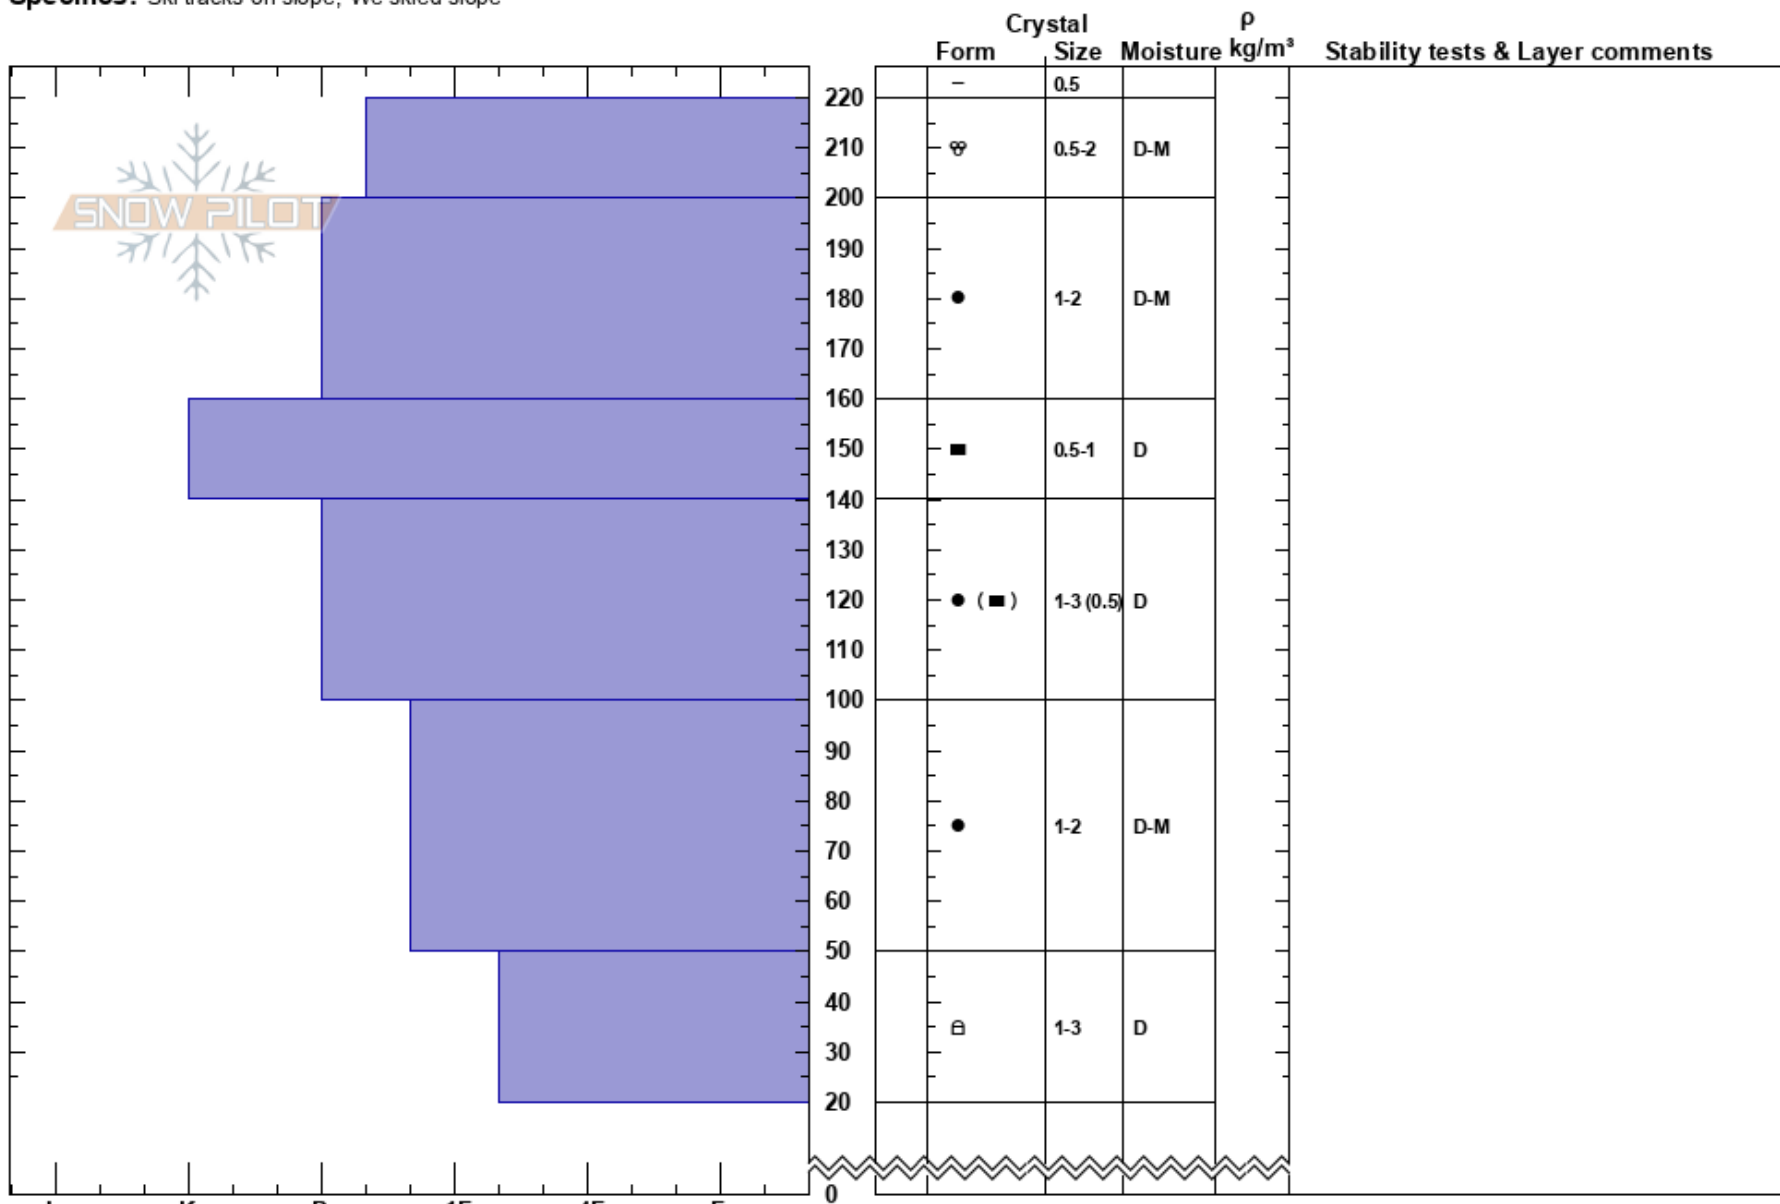

Alpenthal Training Sit
 Snoqualmie Pass
 WA

Karsten von Hoesslin
 03/28/2019 - 11:30am
 Co-ord: 47.44749N, -121.42611E
 Slope Angle: 15°
 Wind Loading:

Stability: Fair
 Air Temperature: 3°C
 Sky Cover: CLR
 Precipitation: NO
 Wind: Calm

HS:220
 PF: 10
 Layer Notes:

Elevation: 996 m
 Aspect:
 Specifics: Ski tracks on slope; We skied slope

Notes: Location of NSDA Testing site. Pit dug in a location below potential overhang dangers. Dirt ground and limited trees. Streams nearby.