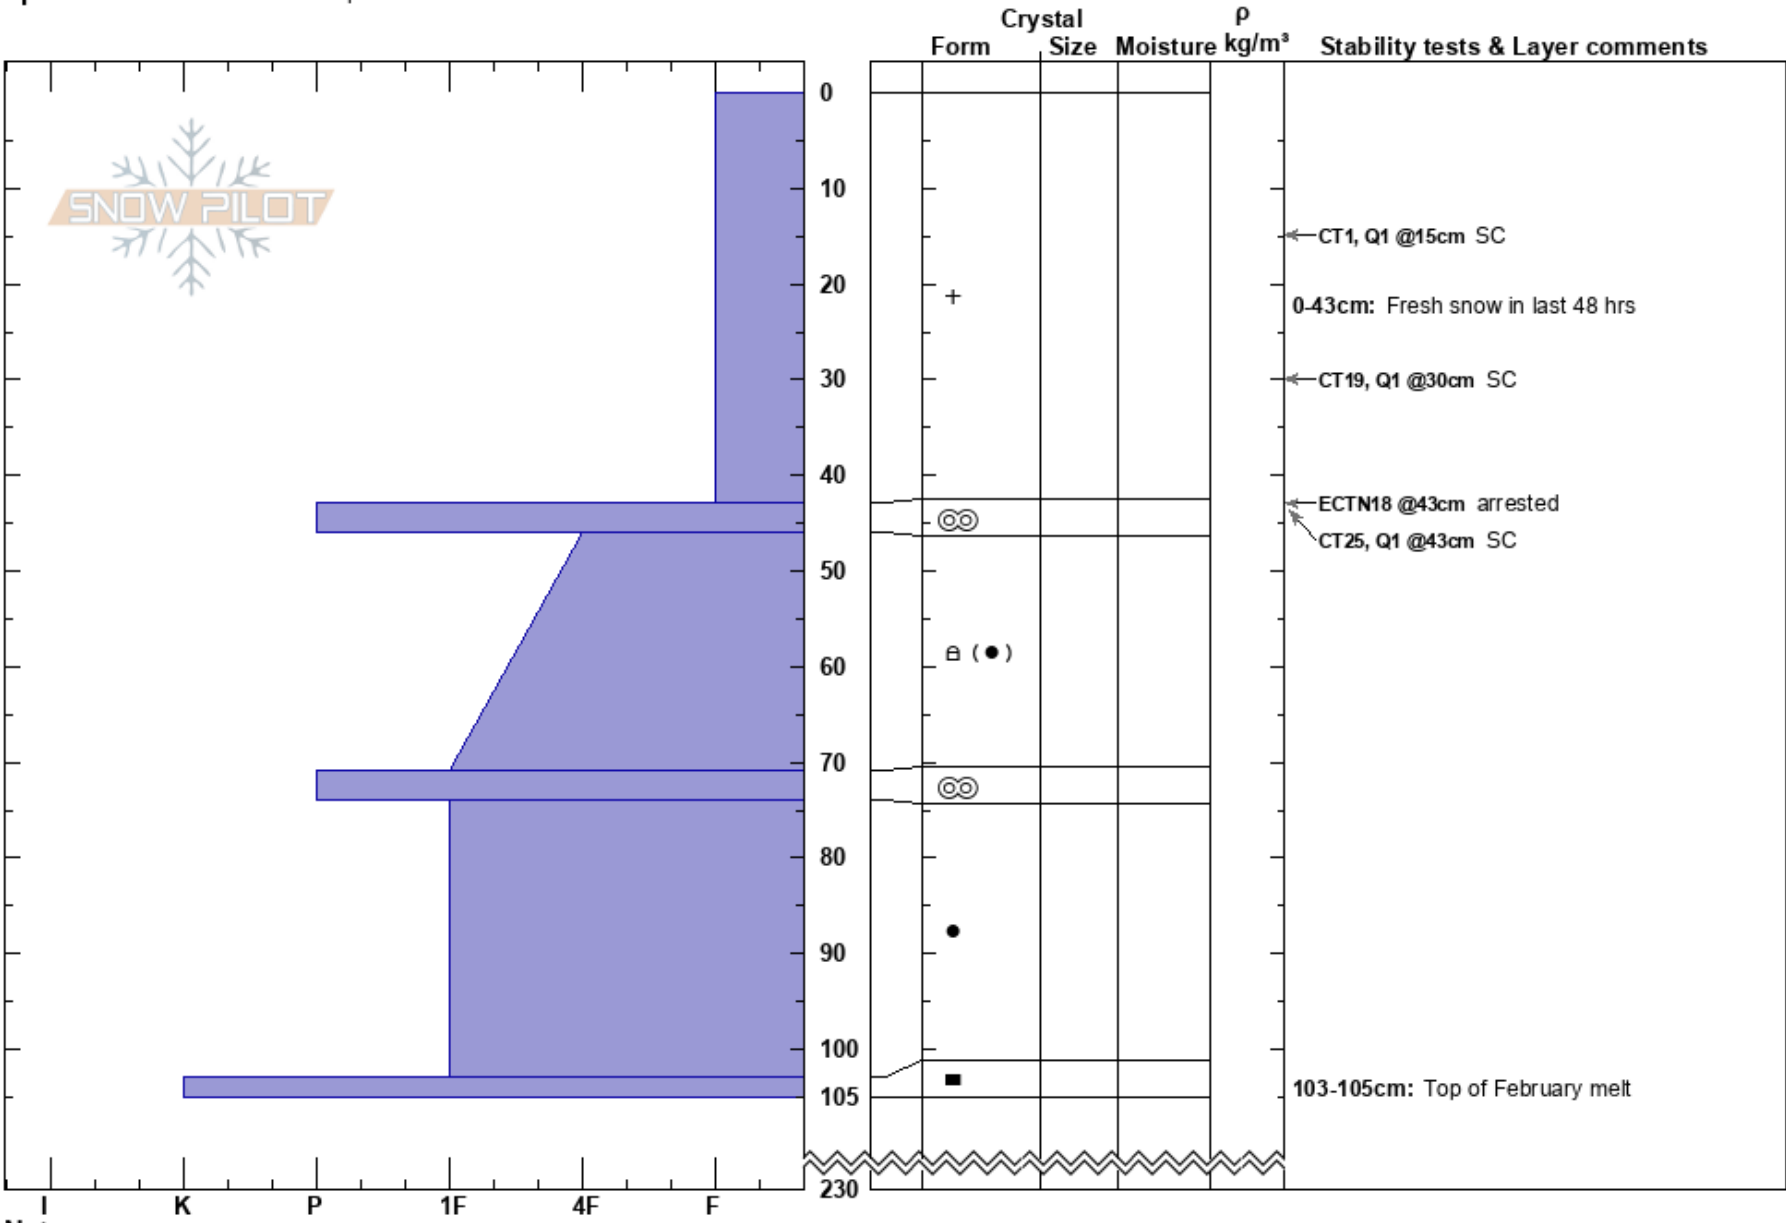

Gray Butte
 Mt. Shasta
 CA
 Elevation: 8199 ft
 Aspect: 180°
 Specifics: We snowmobiled slope

Ryan Sorenson
 04/05/2020 - 11:00am
 Co-ord: 41.36657N, -122.20405W
 Slope Angle: 10°
 Wind Loading: yes

Stability:
 Air Temperature: -5°C
 Sky Cover: OVC
 Precipitation: S2
 Wind: SE Light Breeze

HS: 230
 PF: 40
 PS: 30
 0-43cm: Fresh snow in last 48 hrs
 0-43cm: Problematic layer
 103-105cm: Top of February melt

Notes: