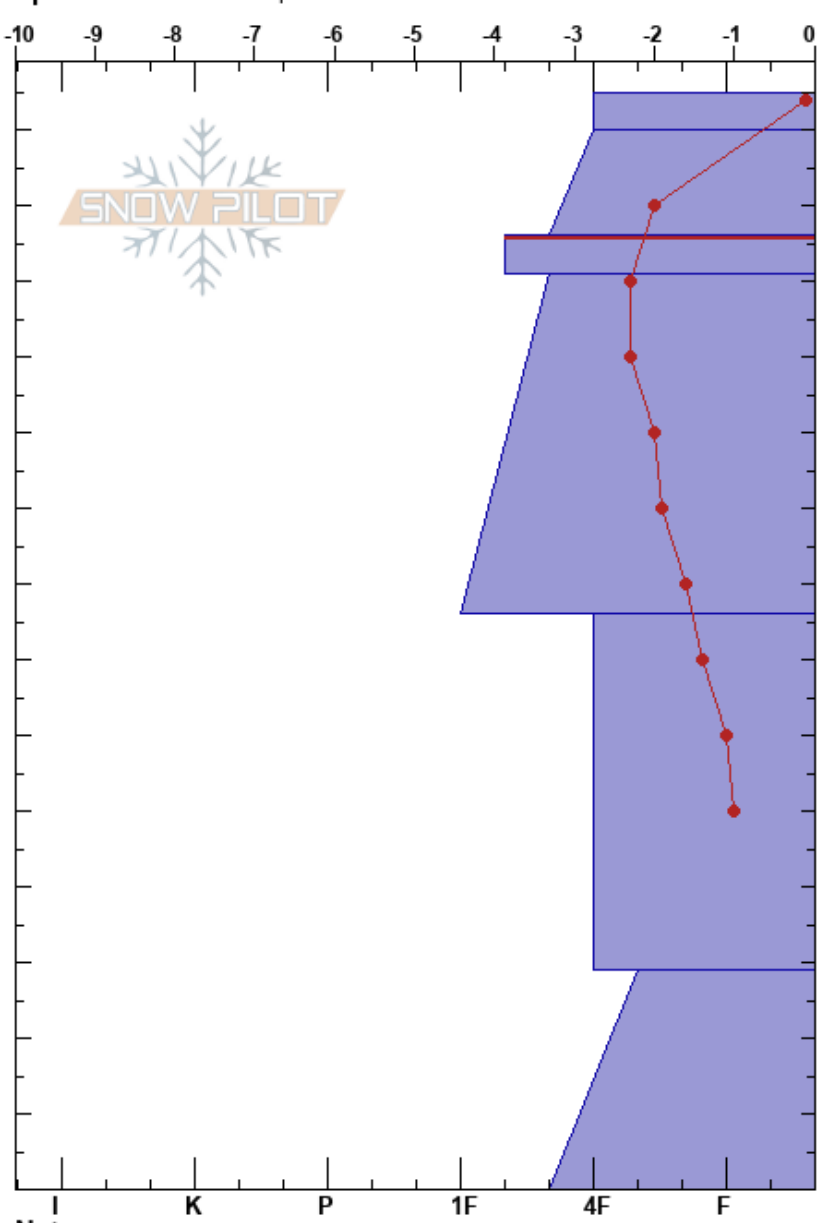

Backyard- Engelmann  
 Front Range  
 CO  
 Elevation: 11078 ft  
 Aspect: E  
 Specifics: We skied slope

Ryan Lewthwaite  
 04/05/2020 - 12:38pm  
 Co-ord: 39.76594N, -105.79594W  
 Slope Angle: 36°  
 Wind Loading: no

Stability: Fair  
 Air Temperature: 6.5°C  
 Sky Cover: SCT  
 Precipitation: NO  
 Wind: SW Light Breeze

HS: 145  
 PF: 32  
 PS: 21  
 126-121cm: Problematic layer

Form	Crystal Size	Moisture	$\rho$ kg/m <sup>3</sup>	Stability tests & Layer comments
○	2			
⊕	1-2	M-W		
●	0.5-2	M		
⊙ ⊙ (□)	1.5	D		← CT24, RP @125cm Q2
●	0.5-2	D		
				← CT24, SC @75cm Q3
⊖	1-3	D		
				← STM @29cm Repeatable
^	2-5	D-M		
				← ECTX