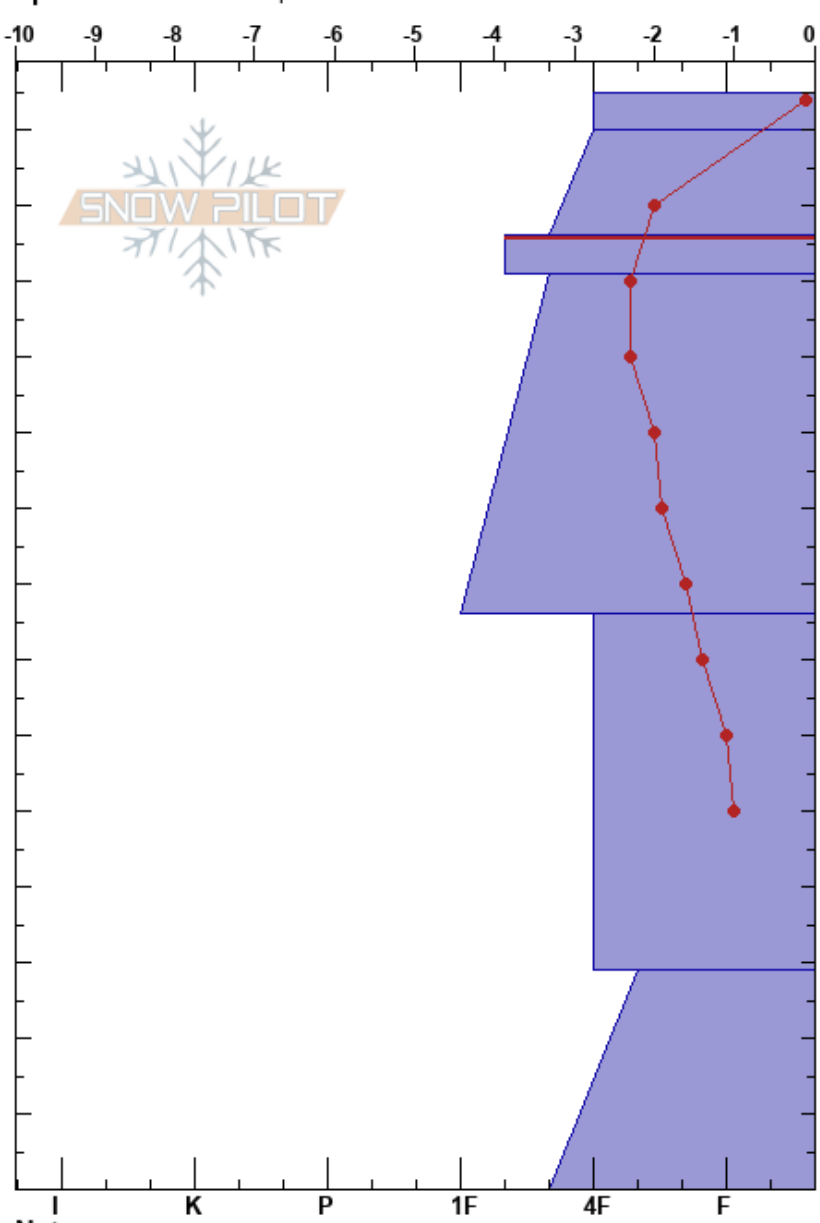

Backyard- Engelmann  
 Front Range  
 CO  
 Elevation: 11078 ft  
 Aspect: E  
 Specifics: We skied slope

Ryan Lewthwaite  
 04/05/2020 - 12:38pm  
 Co-ord: 39.76594N, -105.79594W  
 Slope Angle: 36°  
 Wind Loading: no

Stability: Fair  
 Air Temperature: 6.5°C  
 Sky Cover: SCT  
 Precipitation: NO  
 Wind: SW Light Breeze

HS: 145  
 PF: 32  
 PS: 21  
 126-121cm: Problematic layer

Form	Crystal Size	Moisture	$\rho$ kg/m <sup>3</sup>	Stability tests & Layer comments
○	2			
⊕	1-2	M-W		
●	0.5-2	M		
⊙(□)	1.5	D		← CT24, RP @125cm Q2
●	0.5-2	D		
				← CT24, SC @75cm Q3
⊖	1-3	D		
				← STM @29cm Repeatable
^	2-5	D-M		
				← ECTX