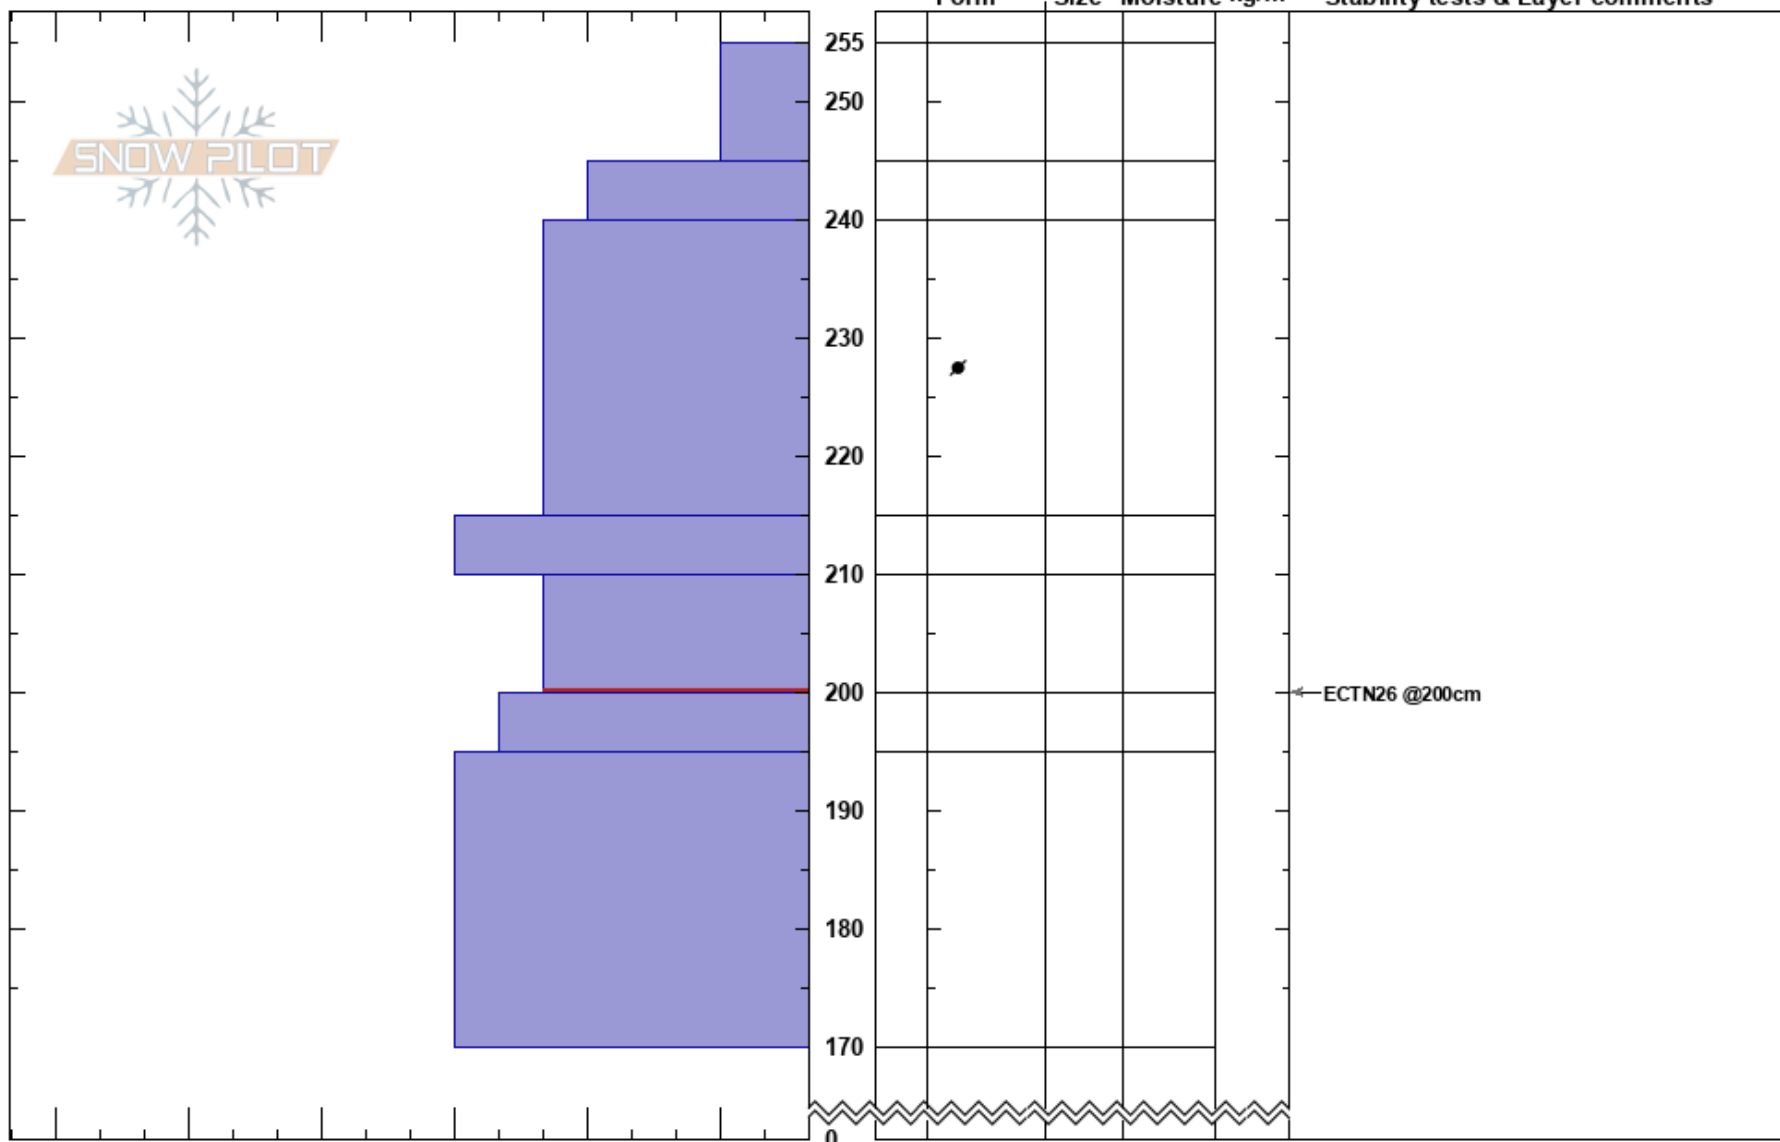

west Meridian Peak  
Beartooths  
MT  
Elevation: 10058 ft  
Aspect: 255°  
Specifics: We skied slope

Beau Fredlund  
04/03/2020 - 10:00am  
Co-ord: 45.02560N, -110.00482E  
Slope Angle: 30°  
Wind Loading:

Stability: **HS:255**  
Air Temperature: 210-200cm: Problematic layer  
Sky Cover: BKN  
Precipitation: S-1  
Wind: Calm

Notes: