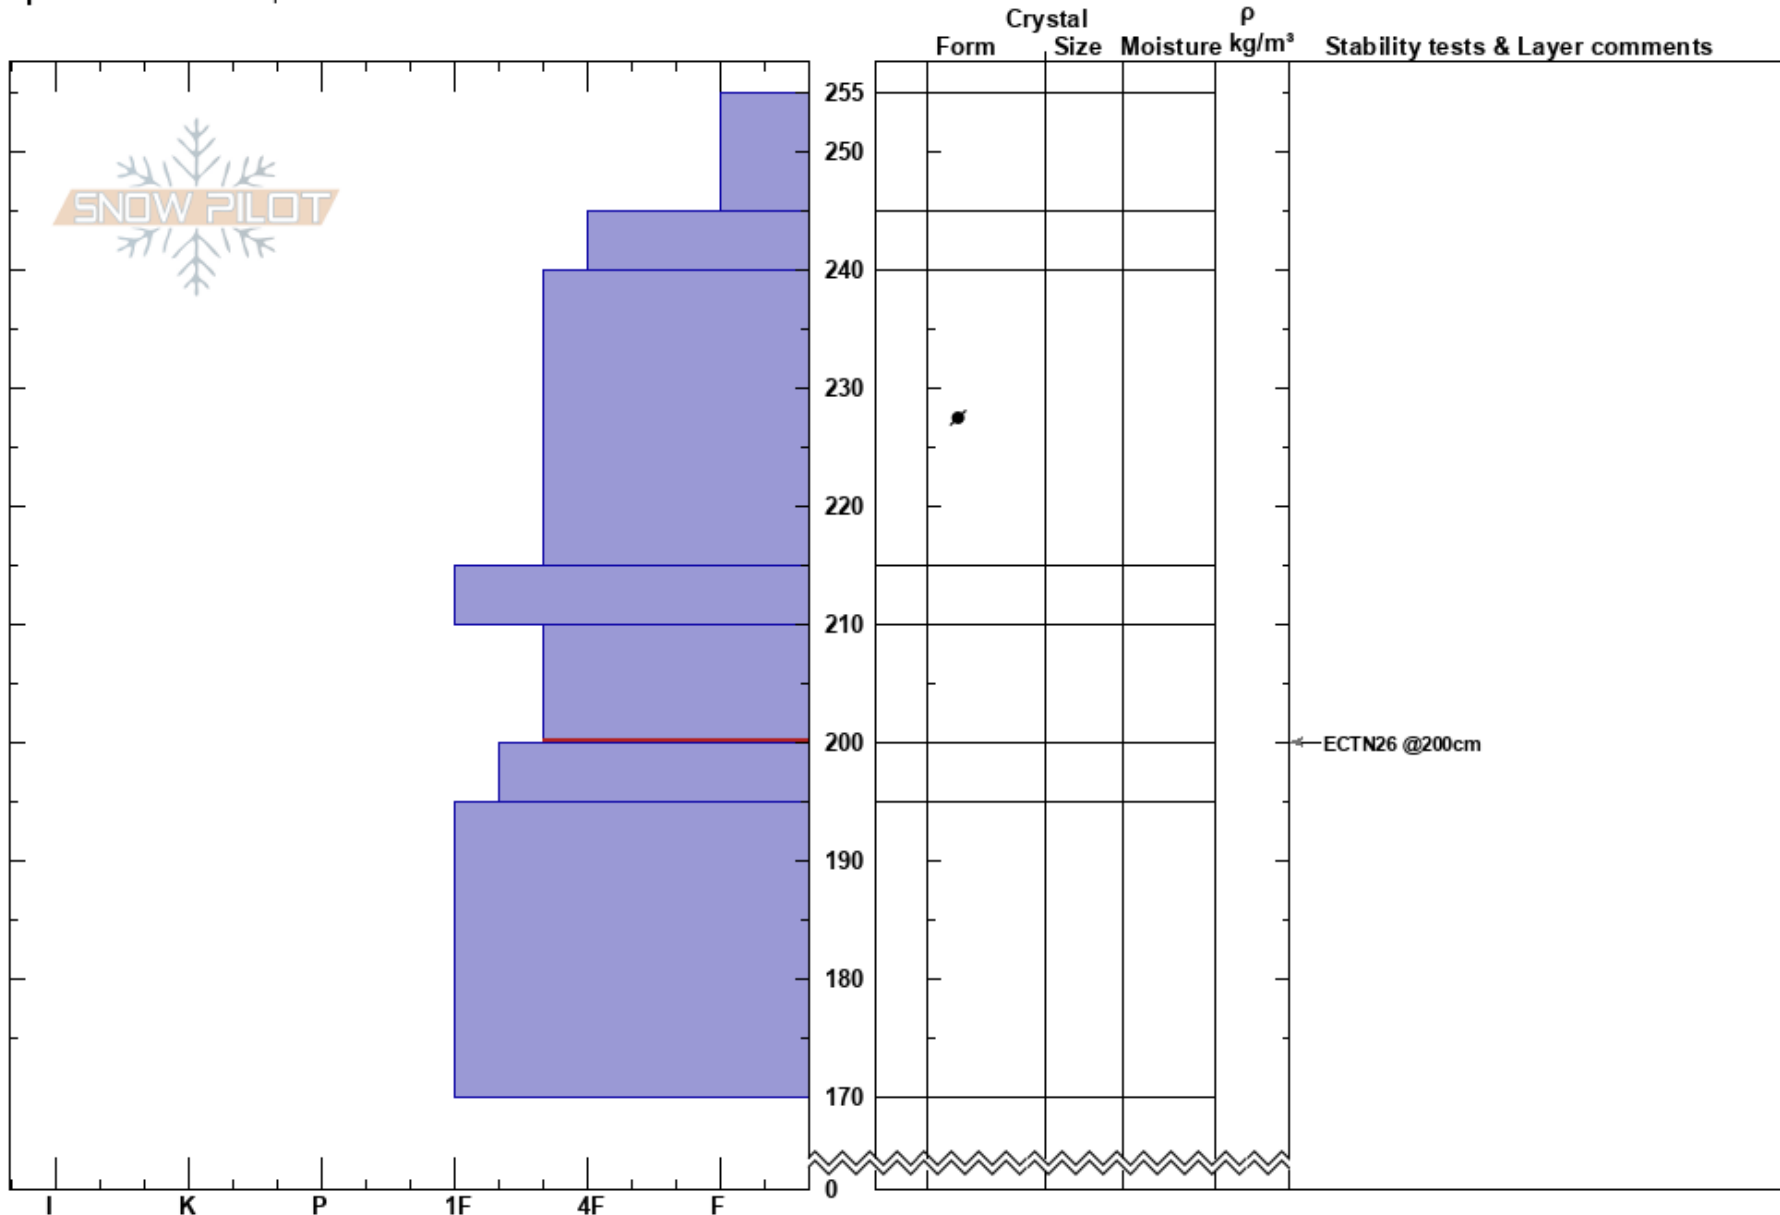

west Meridian Peak
 Beartooths
 MT
Elevation: 10058 ft
Aspect: 255°
Specifics: We skied slope

Beau Fredlund
 04/03/2020 - 10:00am
Co-ord: 45.02560N, -110.00482E
Slope Angle: 30°
Wind Loading:

Stability:
Air Temperature: HS:255
 210-200cm: Problematic layer
Sky Cover: BKN
Precipitation: S-1
Wind: Calm