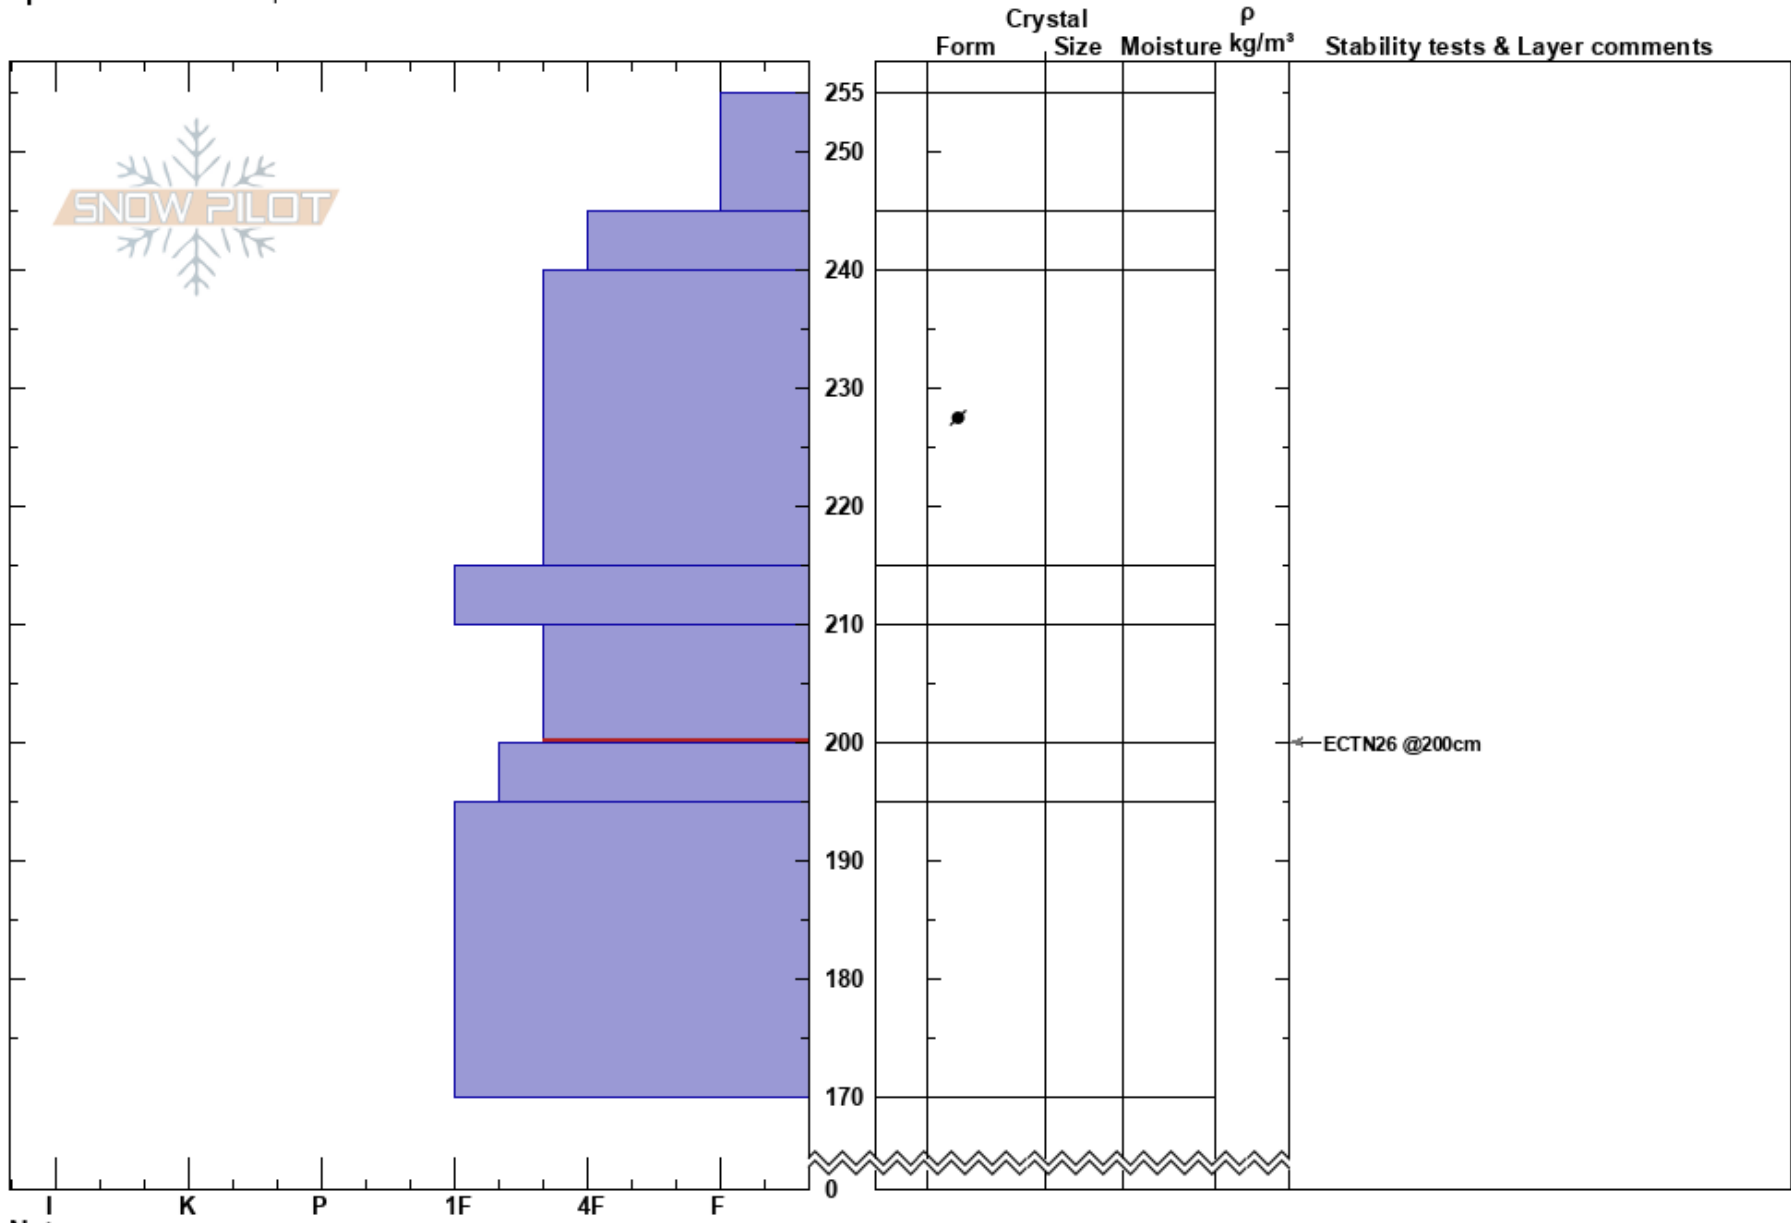

west Meridian Peak  
 Beartooths  
 MT  
**Elevation:** 10058 ft  
**Aspect:** 255°  
**Specifics:** We skied slope

Beau Fredlund  
 04/03/2020 - 10:00am  
**Co-ord:** 45.02560N, -110.00482E  
**Slope Angle:** 30°  
**Wind Loading:**

**Stability:**  
**Air Temperature:**  
**Sky Cover:** BKN  
**Precipitation:** S-1  
**Wind:** Calm

**HS:** 255  
**Layer Notes:**  
 210-200cm: Problematic layer

Notes: