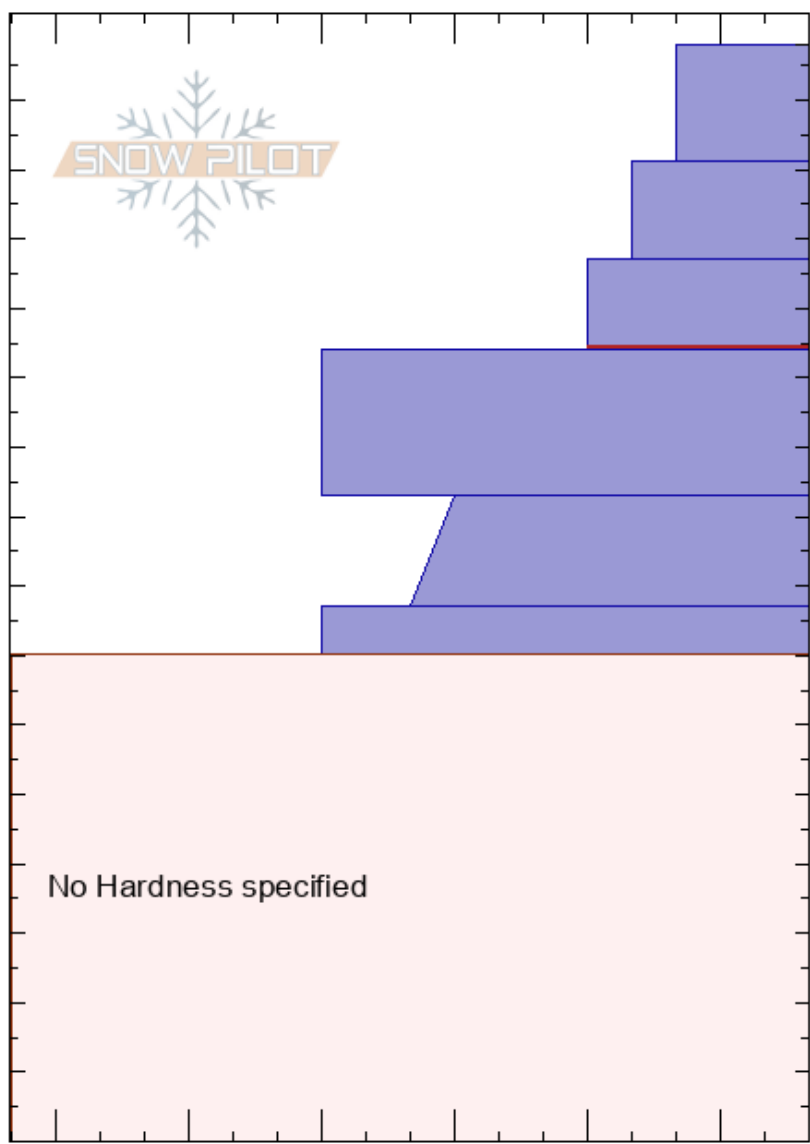

127-114cm: Problematic layer

ID

Co-ord: 43.43635N, -111.07775W

Sky Cover: FEW

Elevation: 9459 ft

Slope Angle: 23°

Precipitation: NO

Aspect: SE

Wind Loading: previous

Wind: S Light Breeze

Specifics: Recent avalanche activity on similar slopes; Recent avalanche activity on different slopes

Crystal Form	Crystal Size	Moisture	ρ kg/m ³	Stability tests & Layer comments
/ (+)	1-1.5 (1.5)			
/	1-1.5			← ECTN15 @141cm
/	0.5-1			← CT19 @127cm ← ECTN16 @127cm
•	0.5-0.5			
•	0.5			← CT25 @93cm ← 2x ECTN22 @93cm ← ECTN26 @93cm
•	0.3-0.5			
•	0.3-0.5			← ECTX