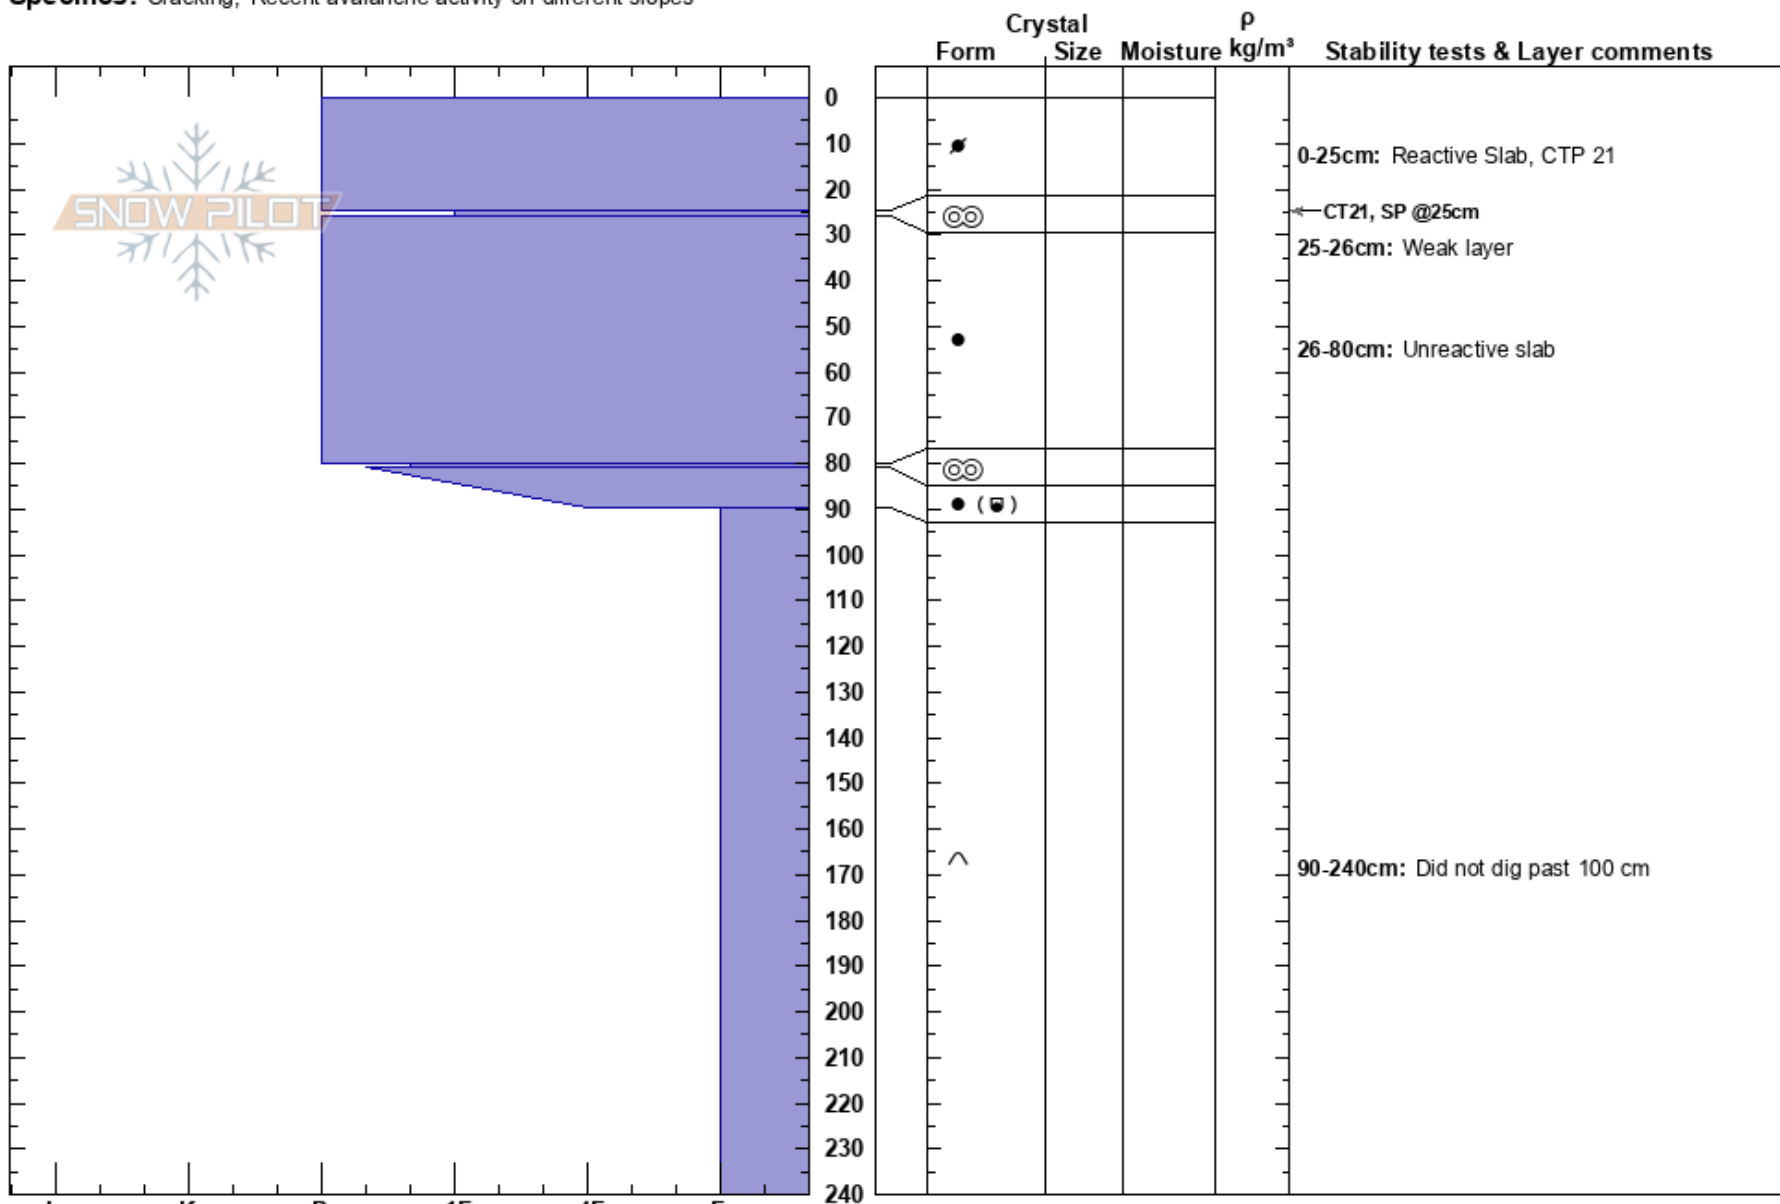

Nambe Cirque 4/4
Sangre de Cristo Range
NM

Daniel Weiss
04/04/2020 - 10:30am
Co-ord: 35.79468N, -105.77508W
Slope Angle: 31°
Wind Loading: yes

Stability: Fair
Air Temperature: 32°F
Sky Cover: BKN
Precipitation: S-1
Wind: NE Moderate

HS: 240
PF: 4
PS: 1
Layer Notes:
0-25cm: Reactive Slab, CTP 21
0-25cm: Problematic layer
25-26cm: Weak layer
26-80cm: Unreactive slab
90-240cm: Did not dig past 100 cm

Elevation: 12080 ft
Aspect: N
Specifics: Cracking; Recent avalanche activity on different slopes

Notes: Unusual direction of wind (NNE), obvious signs of wind loading on unusual features.