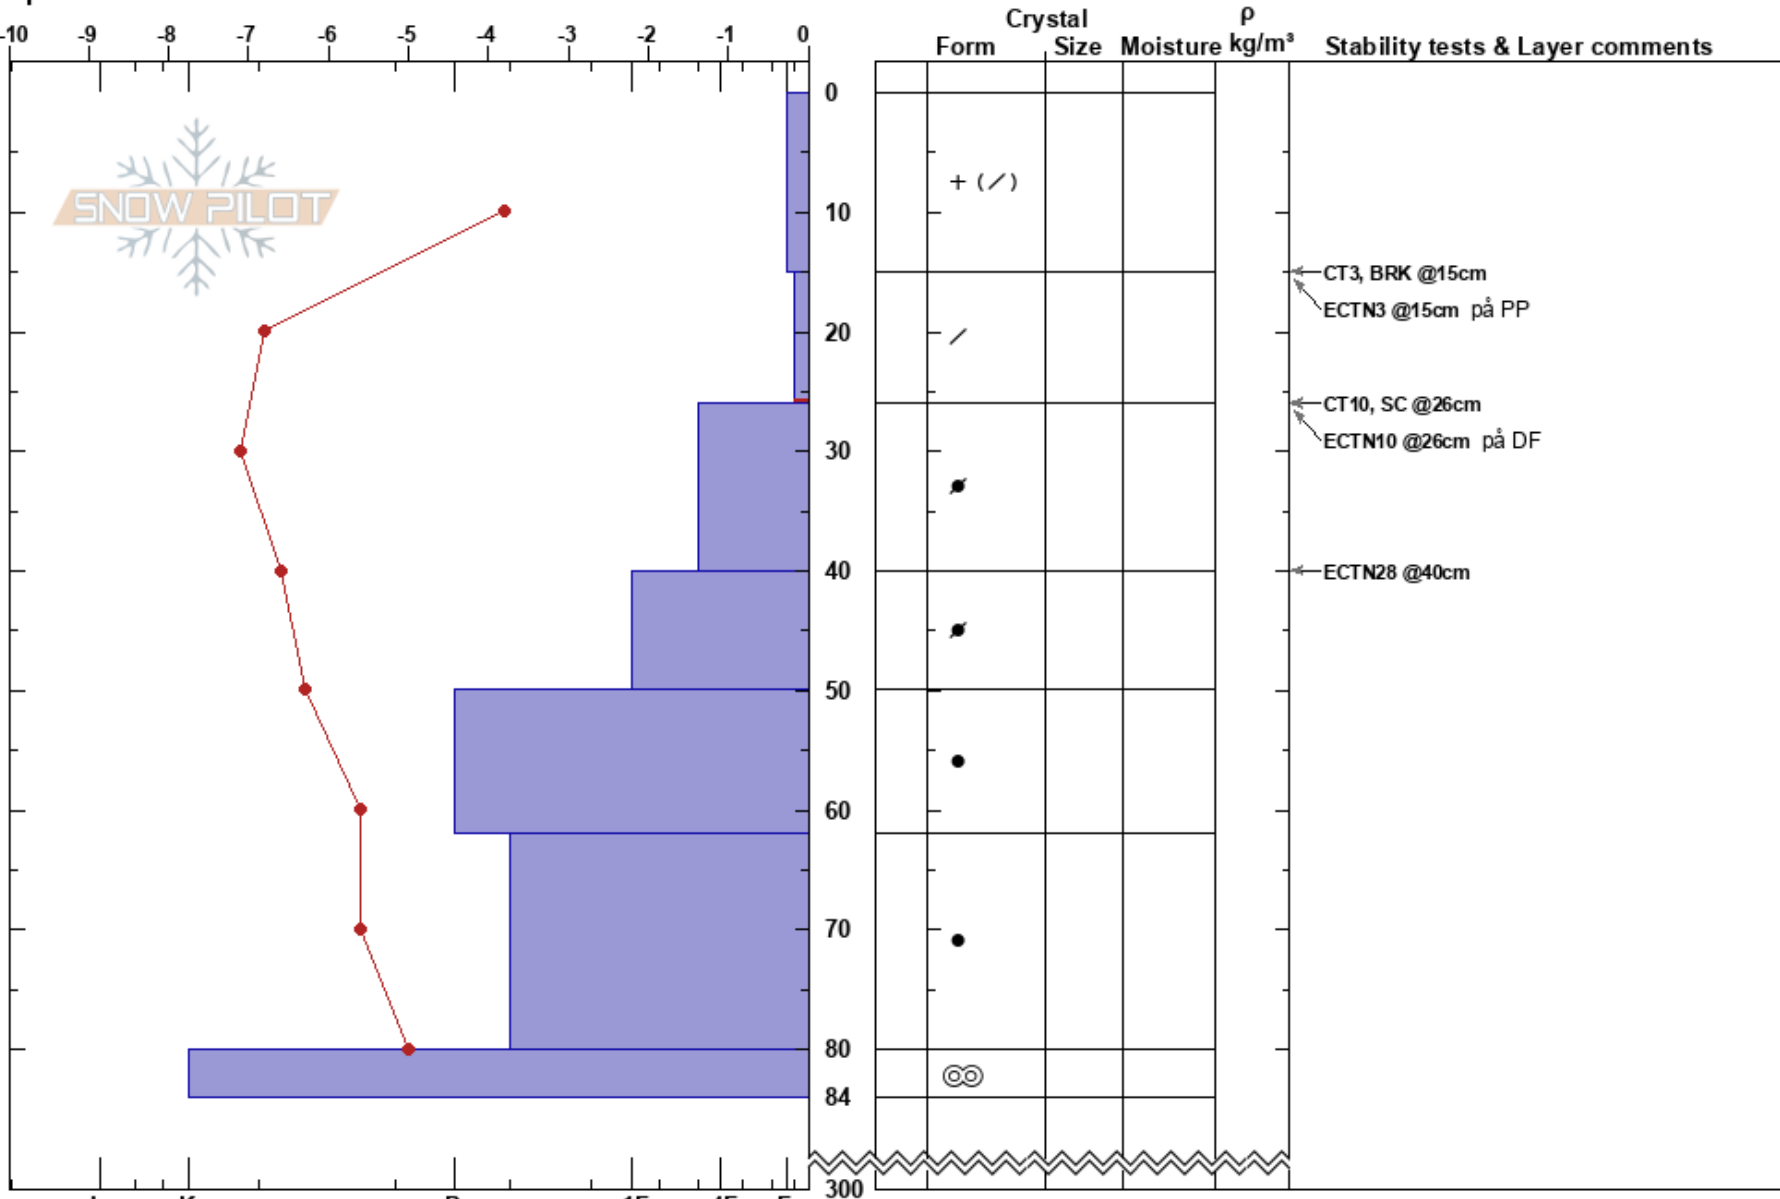

Mitten topp Helags
 Funäsfjällen
 Sweden
Elevation: 1249 m
Aspect: S
Specifics:

John Wilcoxon
 05/04/2020 - 11:45
Co-ord: 33V 368205E 6978095N
Slope Angle: 21°
Wind Loading: yes

Stability: HS:300
Air Temperature: -3.8°C **PF:** 40 15-26cm: Problematic layer
Sky Cover: SCT
Precipitation: NO
Wind: Calm

Notes: Bedöm drevsnöflak
 Observera nysnö mängd.