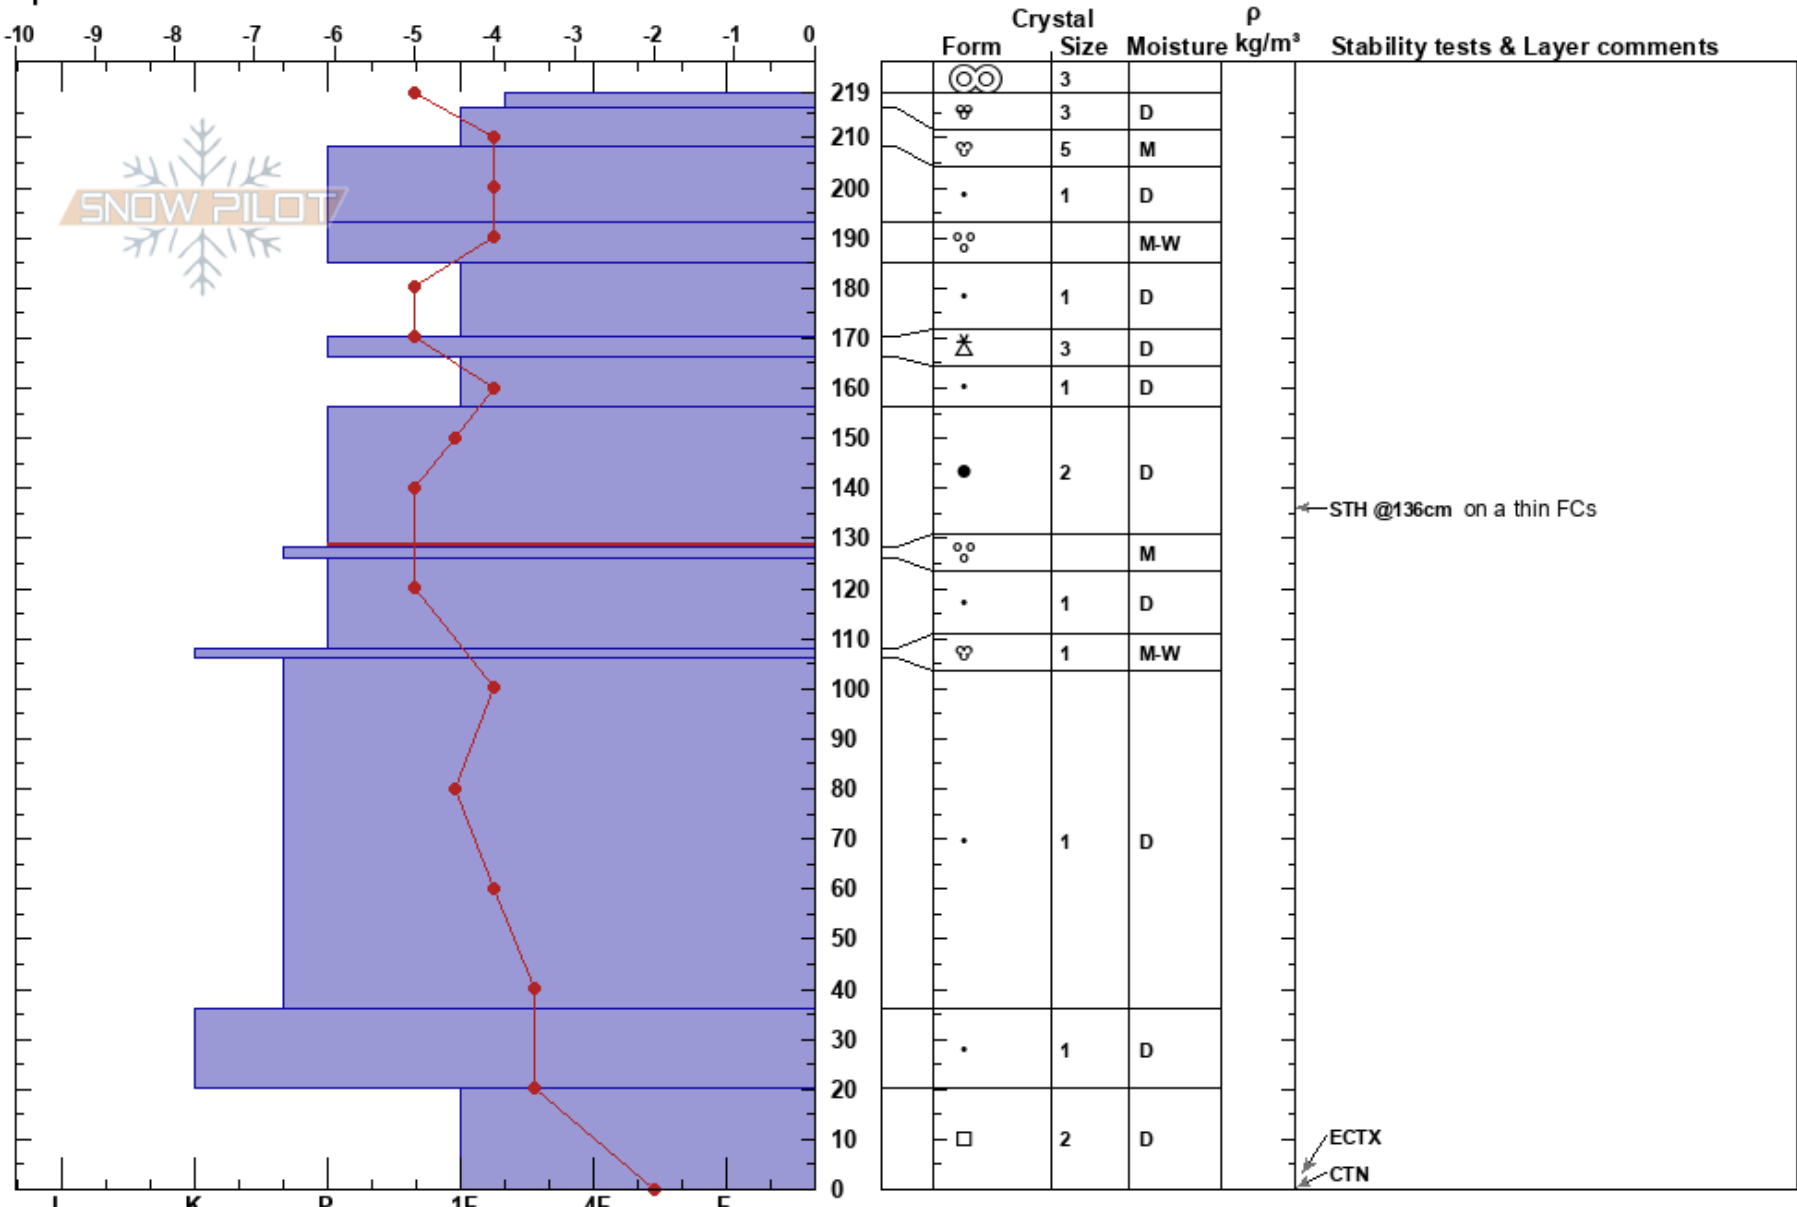

Williams Lake
 Sangre de Cristo Range
 NM
 Elevation: 11184 ft
 Aspect: NE
 Specifics:

Michael ALTHERR
 04/03/2020 - 1:30pm
 Co-ord: 36.55618N, -105.43193E
 Slope Angle: 28°
 Wind Loading: no

Stability: **HS:219**
 Air Temperature: -1°C PF: 23 156-128cm: Problematic layer
 Sky Cover: BKN
 Precipitation: NO
 Wind: W Moderate

Notes: 20200402 was a warm day, and last night temperatures dropped significantly. There was lots of evidence of wet loose slides from yesterday's warm temps. but today the snow remains a mix of crust in the trees and a thin soft surface in patches in the direct sun.