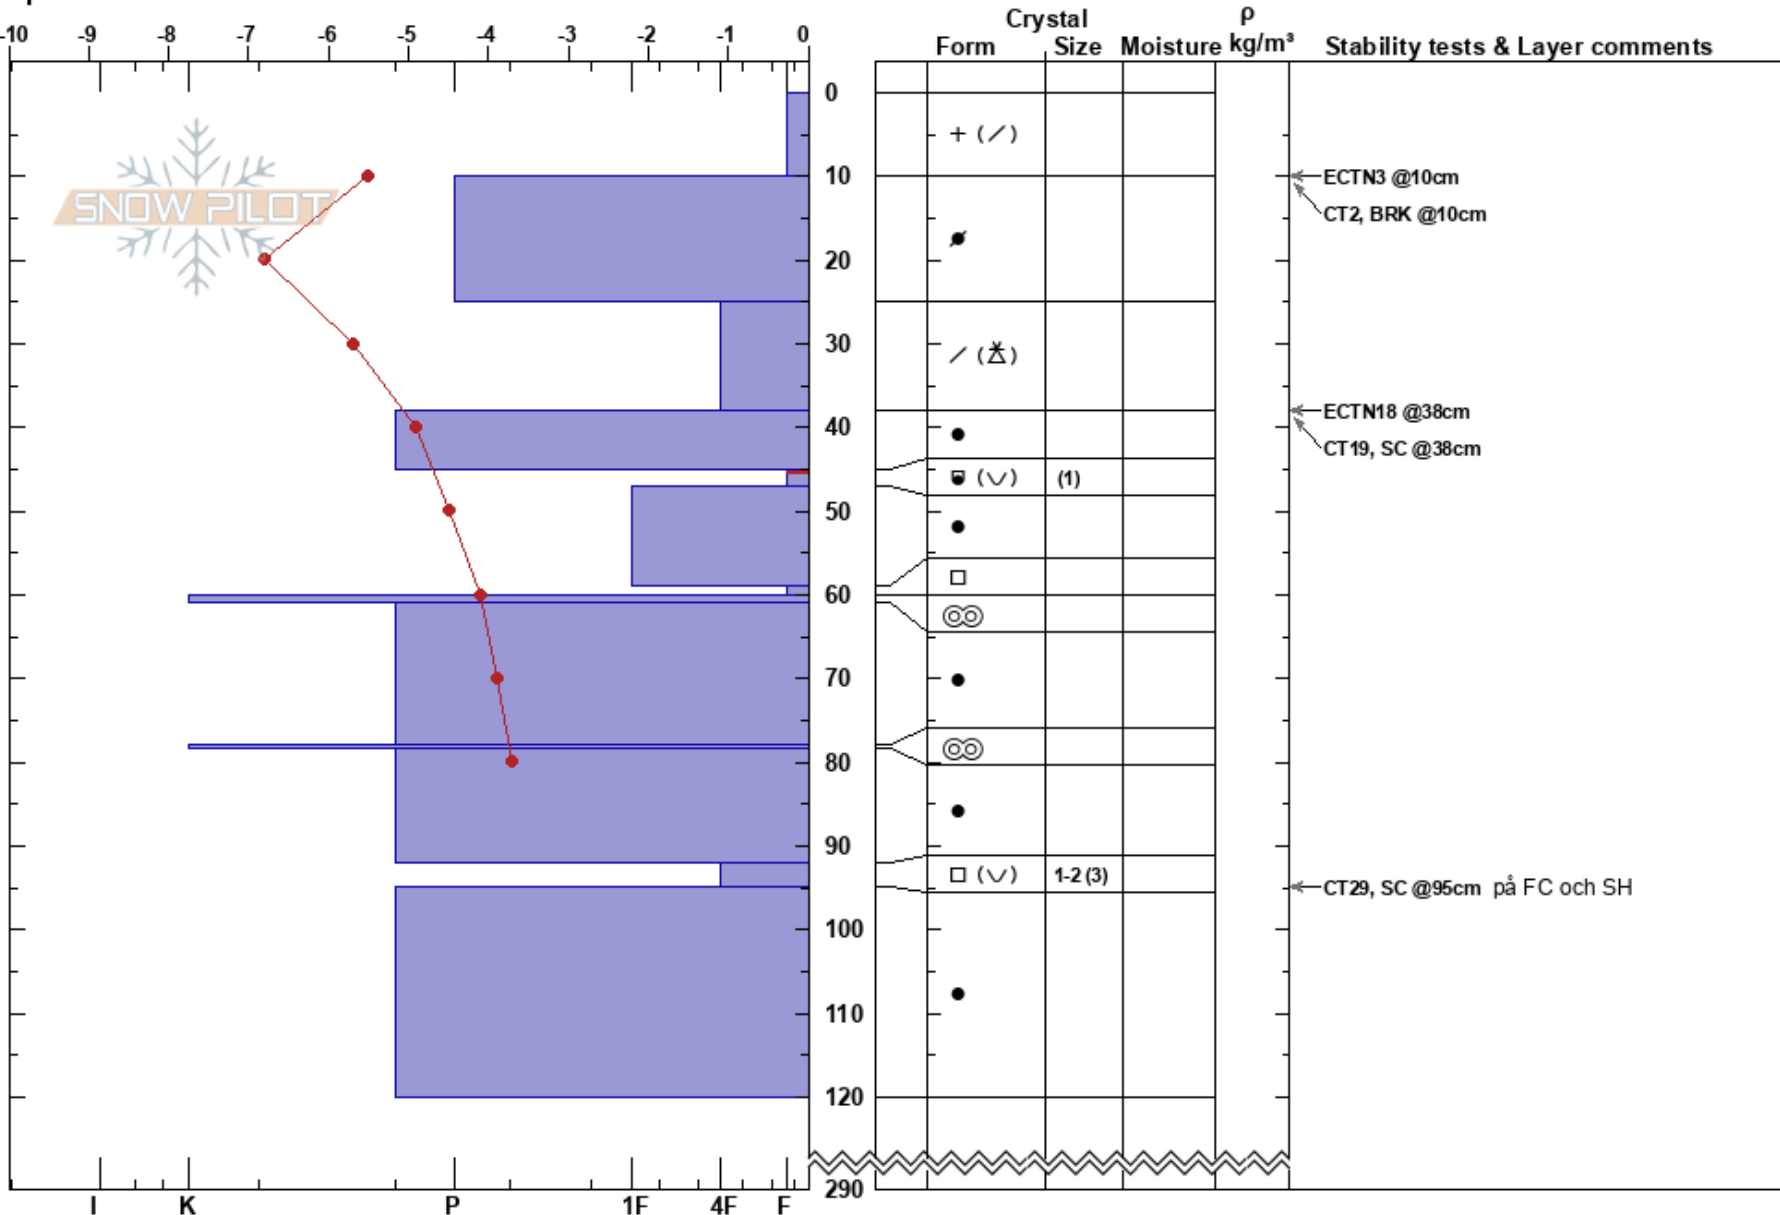

Ösjökläppen
 Funäsfjällen
 Sweden
Elevation: 937 m
Aspect: E
Specifics:

John Wilcoxon
 04/04/2020 - 11:07
Co-ord: 33V 364105E 6951596N
Slope Angle: 26°
Wind Loading: yes

Stability: HS:290
Air Temperature: -3.6°C **PF:** 30 45-47cm: Problematic layer
Sky Cover: SCT
Precipitation: S-1
Wind: NW Light Breeze

Notes: Bedöm drevsnöflak