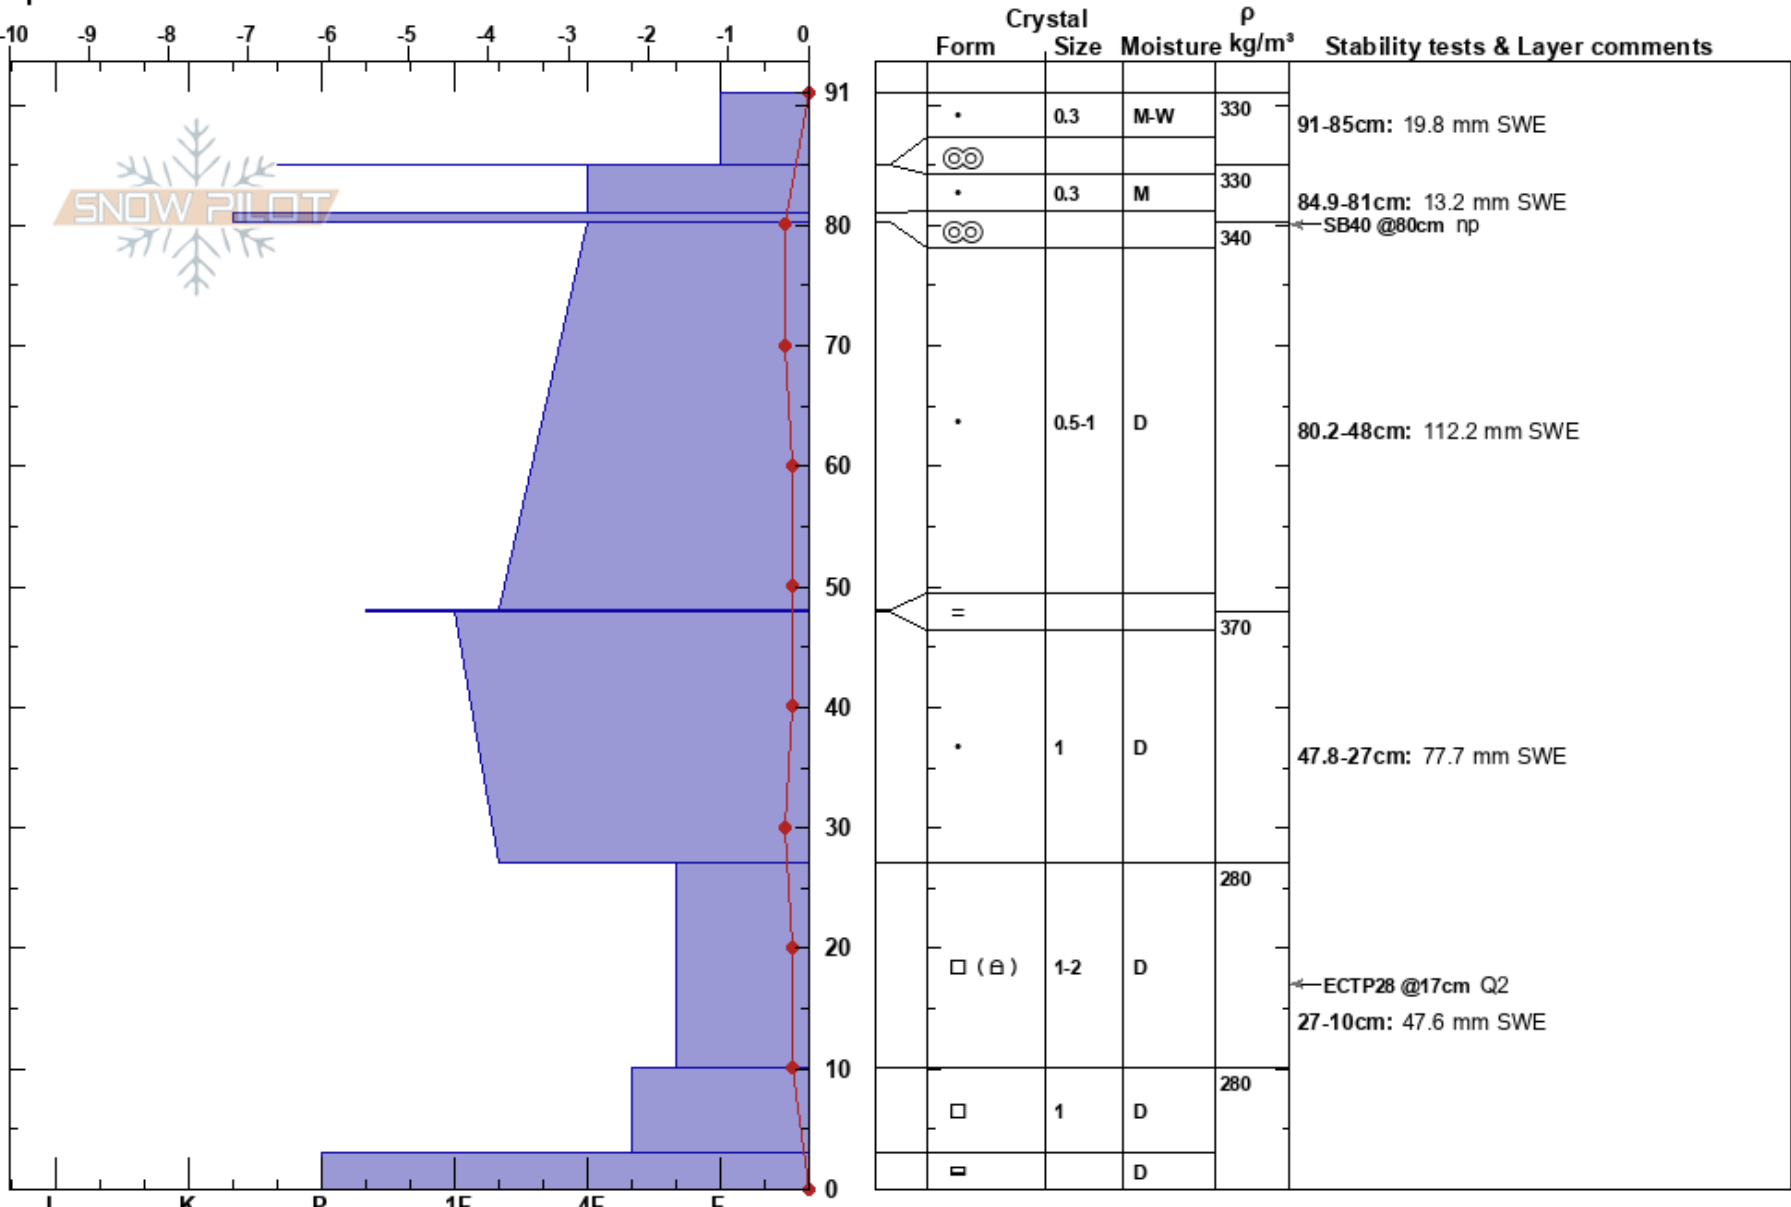

Lick Cr. 2
 Madison Range-N
 MT
 Elevation: 2177 m
 Aspect: 170°
 Specifics:

M. Krmpotich
 03/07/2020 - 2:21pm
 Co-ord: 45.50962N, -110.95417W
 Slope Angle: 12°
 Wind Loading: no

Stability: **HS:91**
 Air Temperature: 7.2°C
 Sky Cover: SCT
 Precipitation: NO
 Wind: Calm

Layer Notes:
 91-85cm: 19.8 mm SWE
 84.9-81cm: 13.2 mm SWE
 80.2-48cm: 112.2 mm SWE
 47.8-27cm: 77.7 mm SWE
 27-10cm: 47.6 mm SWE
 [More Layer Comments below]

Notes: Test Scores: np = no propagation (none outside shovel) Additional Layer Comments: 10-27cm: Problematic layer;