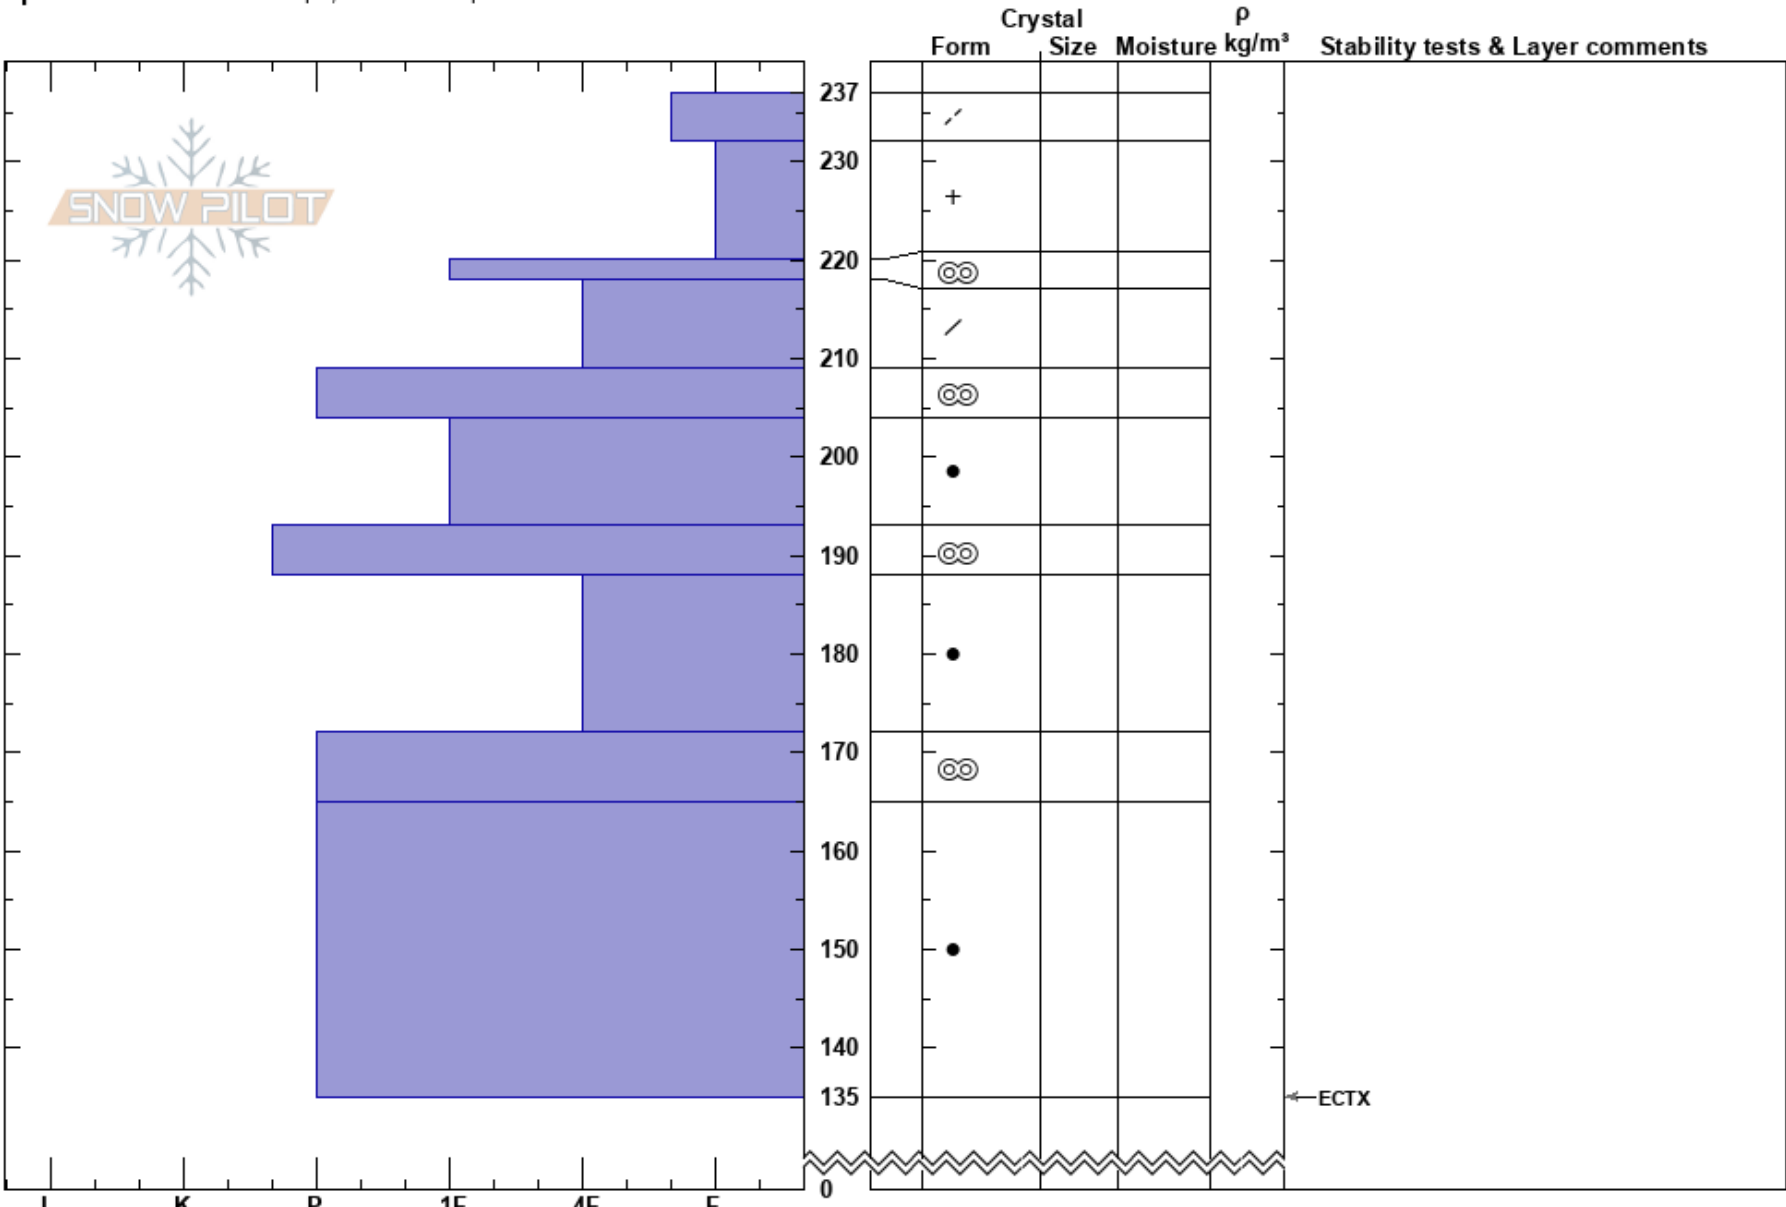

Beehive Low
 Madison Range-N
 MT
Elevation: 8681 ft
Aspect: 250°
Specifics: Ski tracks on slope; We skied slope

Doug Chabot-Admin
 04/03/2020 - 10:10am
Co-ord: 45.32324N, -111.38493W
Slope Angle: 22°
Wind Loading:

Stability: Very Good **HS:**237 **Layer Notes:**
Air Temperature: -9°C
Sky Cover: CLR
Precipitation: NO
Wind:

Notes: