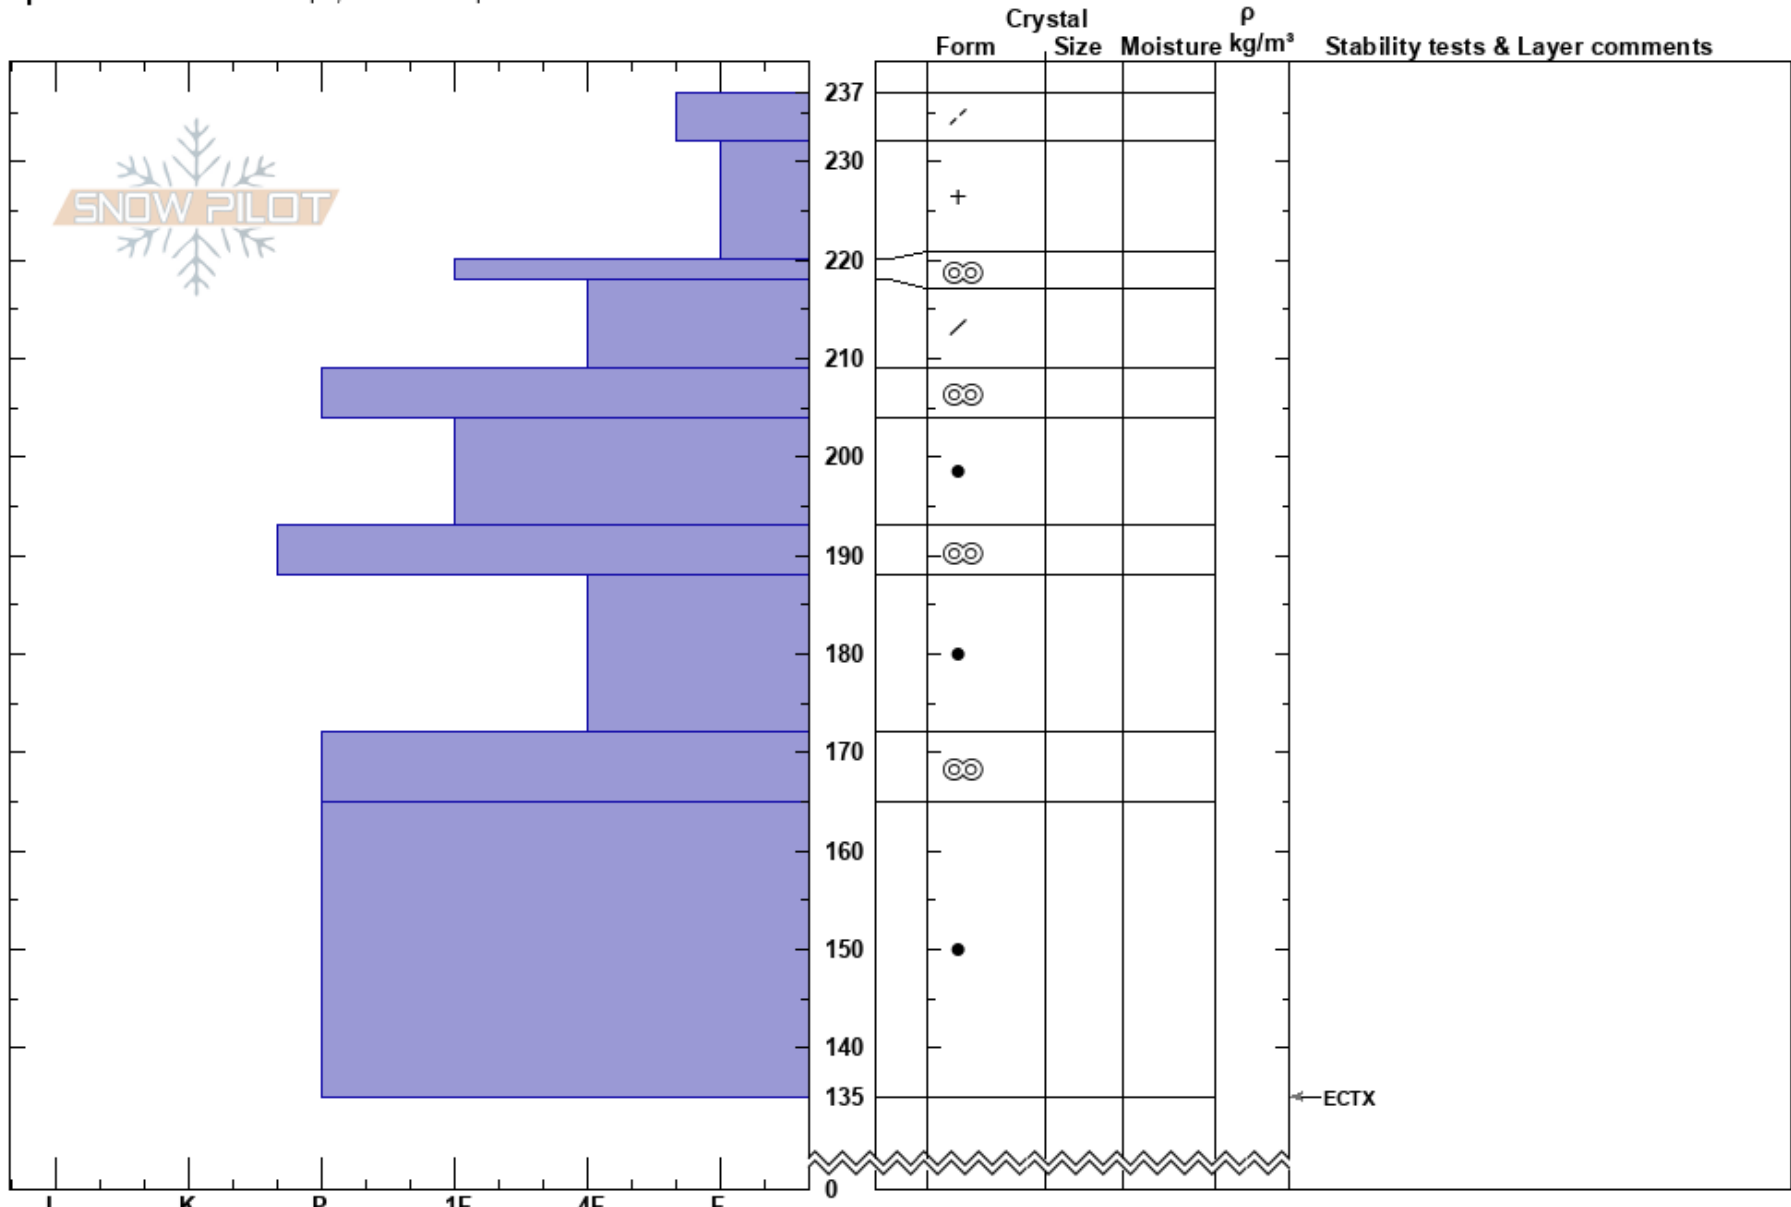

Beehive Low
Madison Range-N
MT

Doug Chabot-Admin
04/03/2020 - 10:10am
Co-ord: 45.32324N, -111.38493W
Slope Angle: 22°
Wind Loading:

Stability: Very Good HS:237
Air Temperature: -9°C
Sky Cover: CLR
Precipitation: NO
Wind:

Elevation: 8681 ft
Aspect: 250°

Specifics: Ski tracks on slope; We skied slope

Notes: