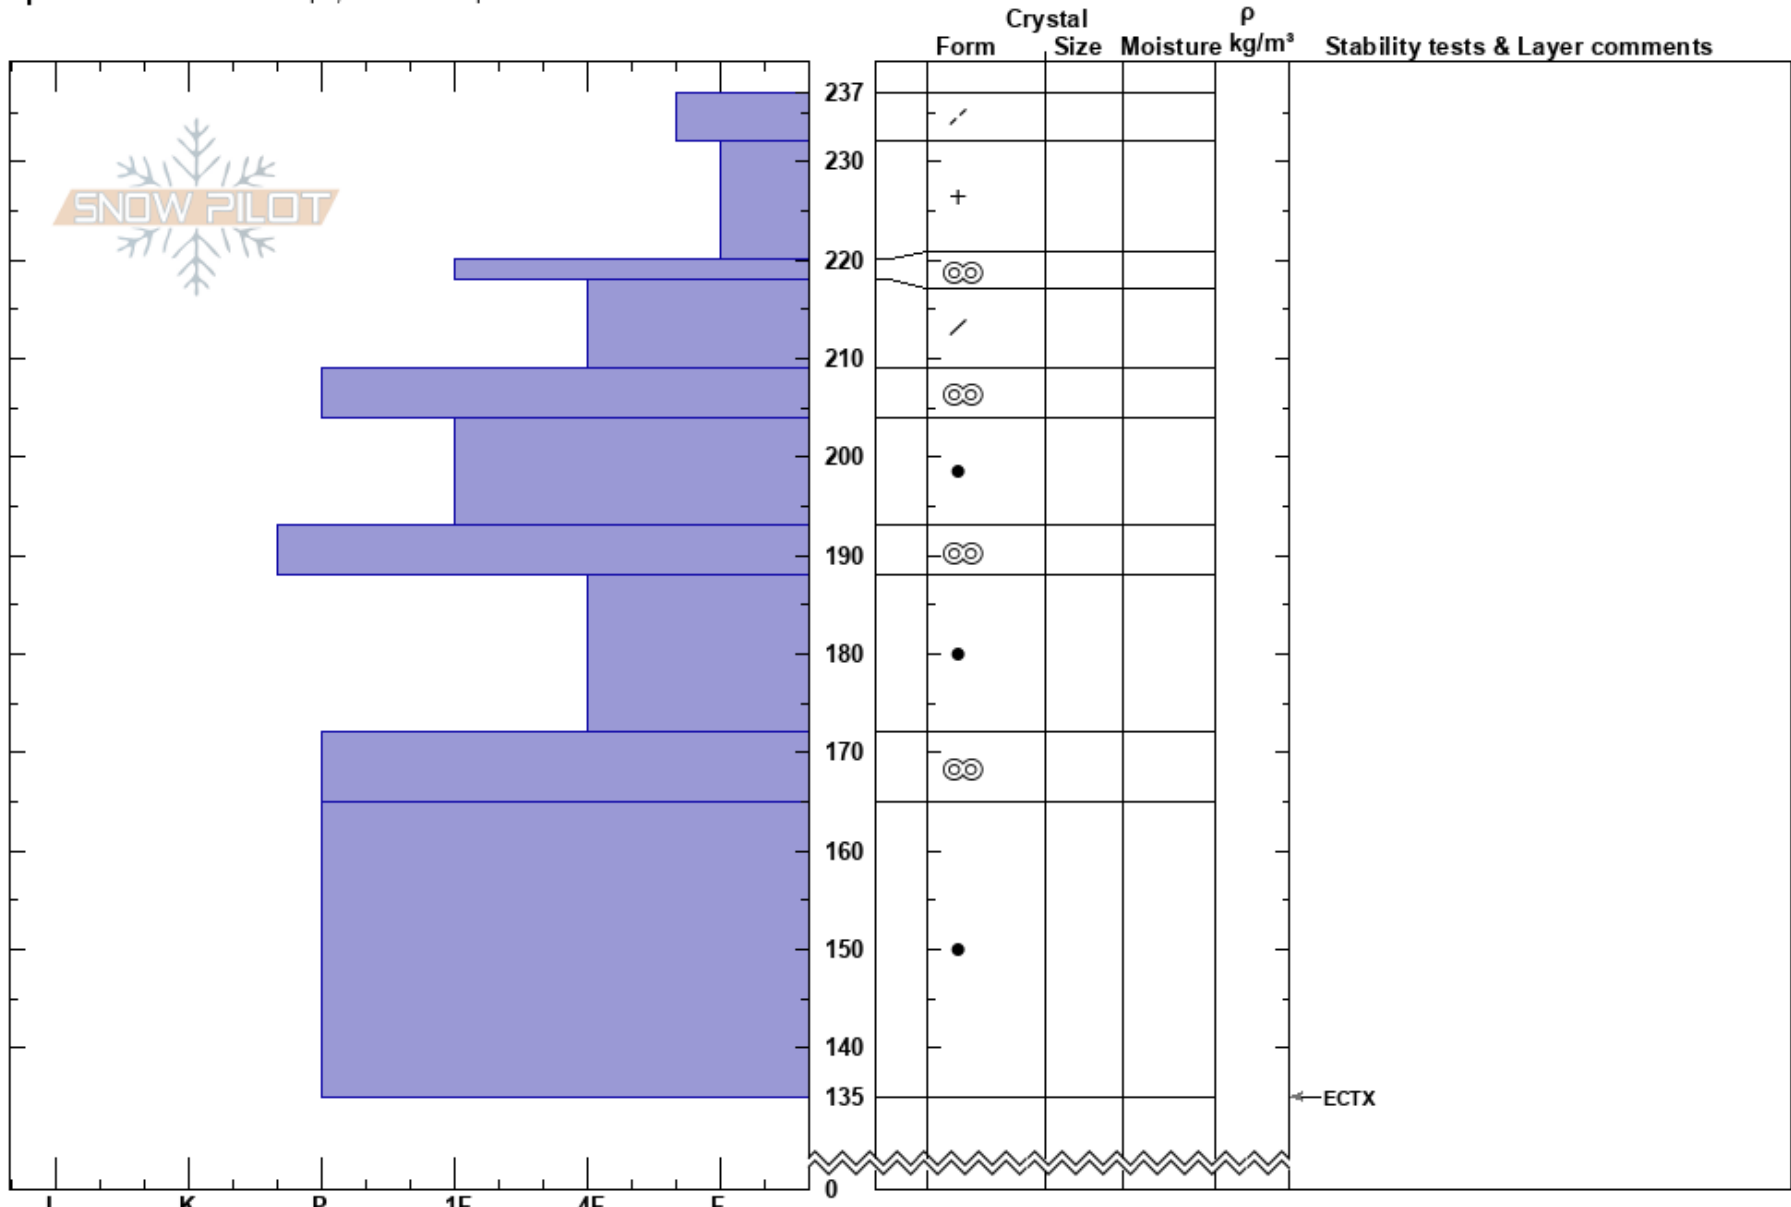

Beehive Low  
Madison Range-N  
MT

Doug Chabot-Admin  
04/03/2020 - 10:10am  
Co-ord: 45.32324N, -111.38493W  
Slope Angle: 22°  
Wind Loading:

Stability: Very Good HS:237  
Air Temperature: -9°C  
Sky Cover: CLR  
Precipitation: NO  
Wind:

Elevation: 8681 ft  
Aspect: 250°

Specifics: Ski tracks on slope; We skied slope

Notes: