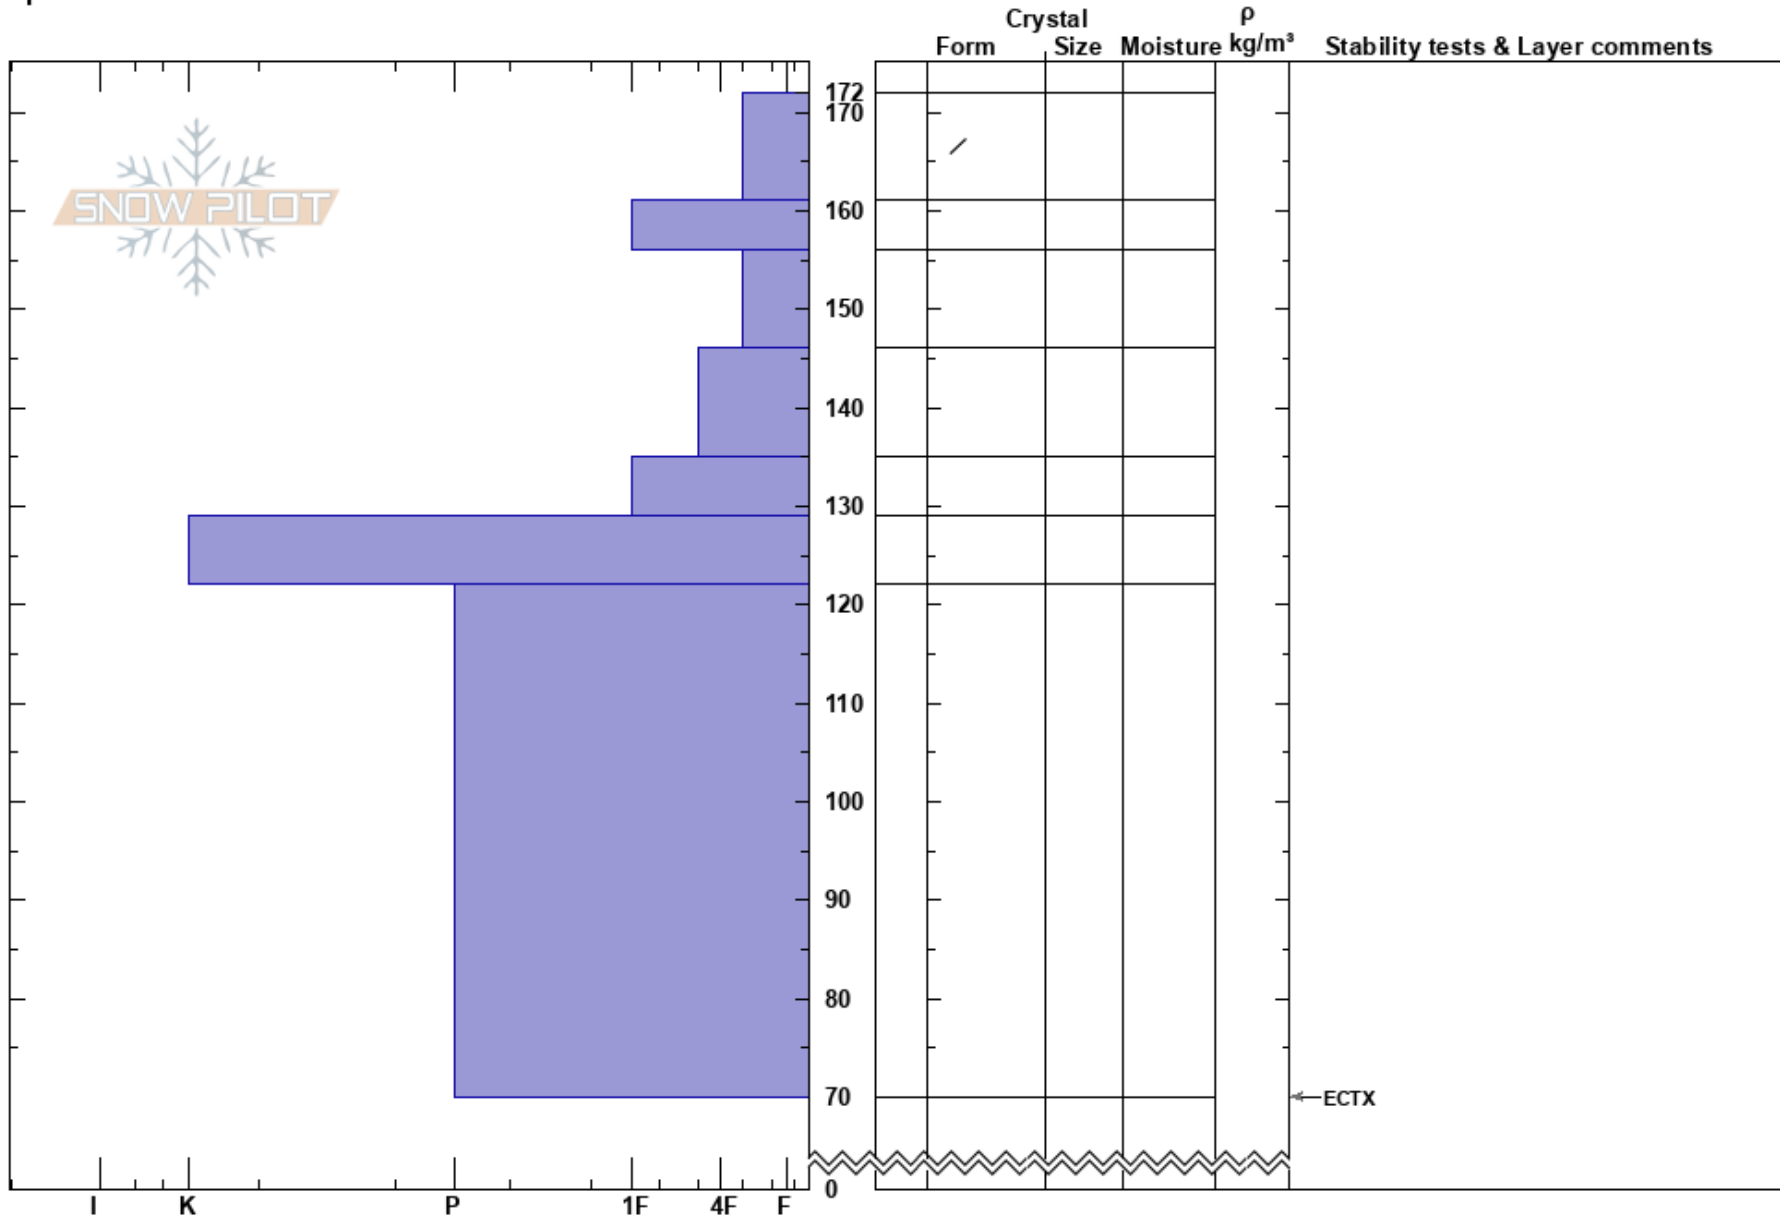

Sisters
 Front Range
 CO
Elevation: 11957 ft
Aspect: 10°
Specifics:

Ron Simenhois
 04/02/2020 - 1:00pm
Co-ord: 13S 423537W 4392048N
Slope Angle: 34°
Wind Loading: yes

Stability: Good **HS:** 172 **Layer Notes:**
Air Temperature: -1°C
Sky Cover: FEW
Precipitation: NO
Wind: SW Moderate