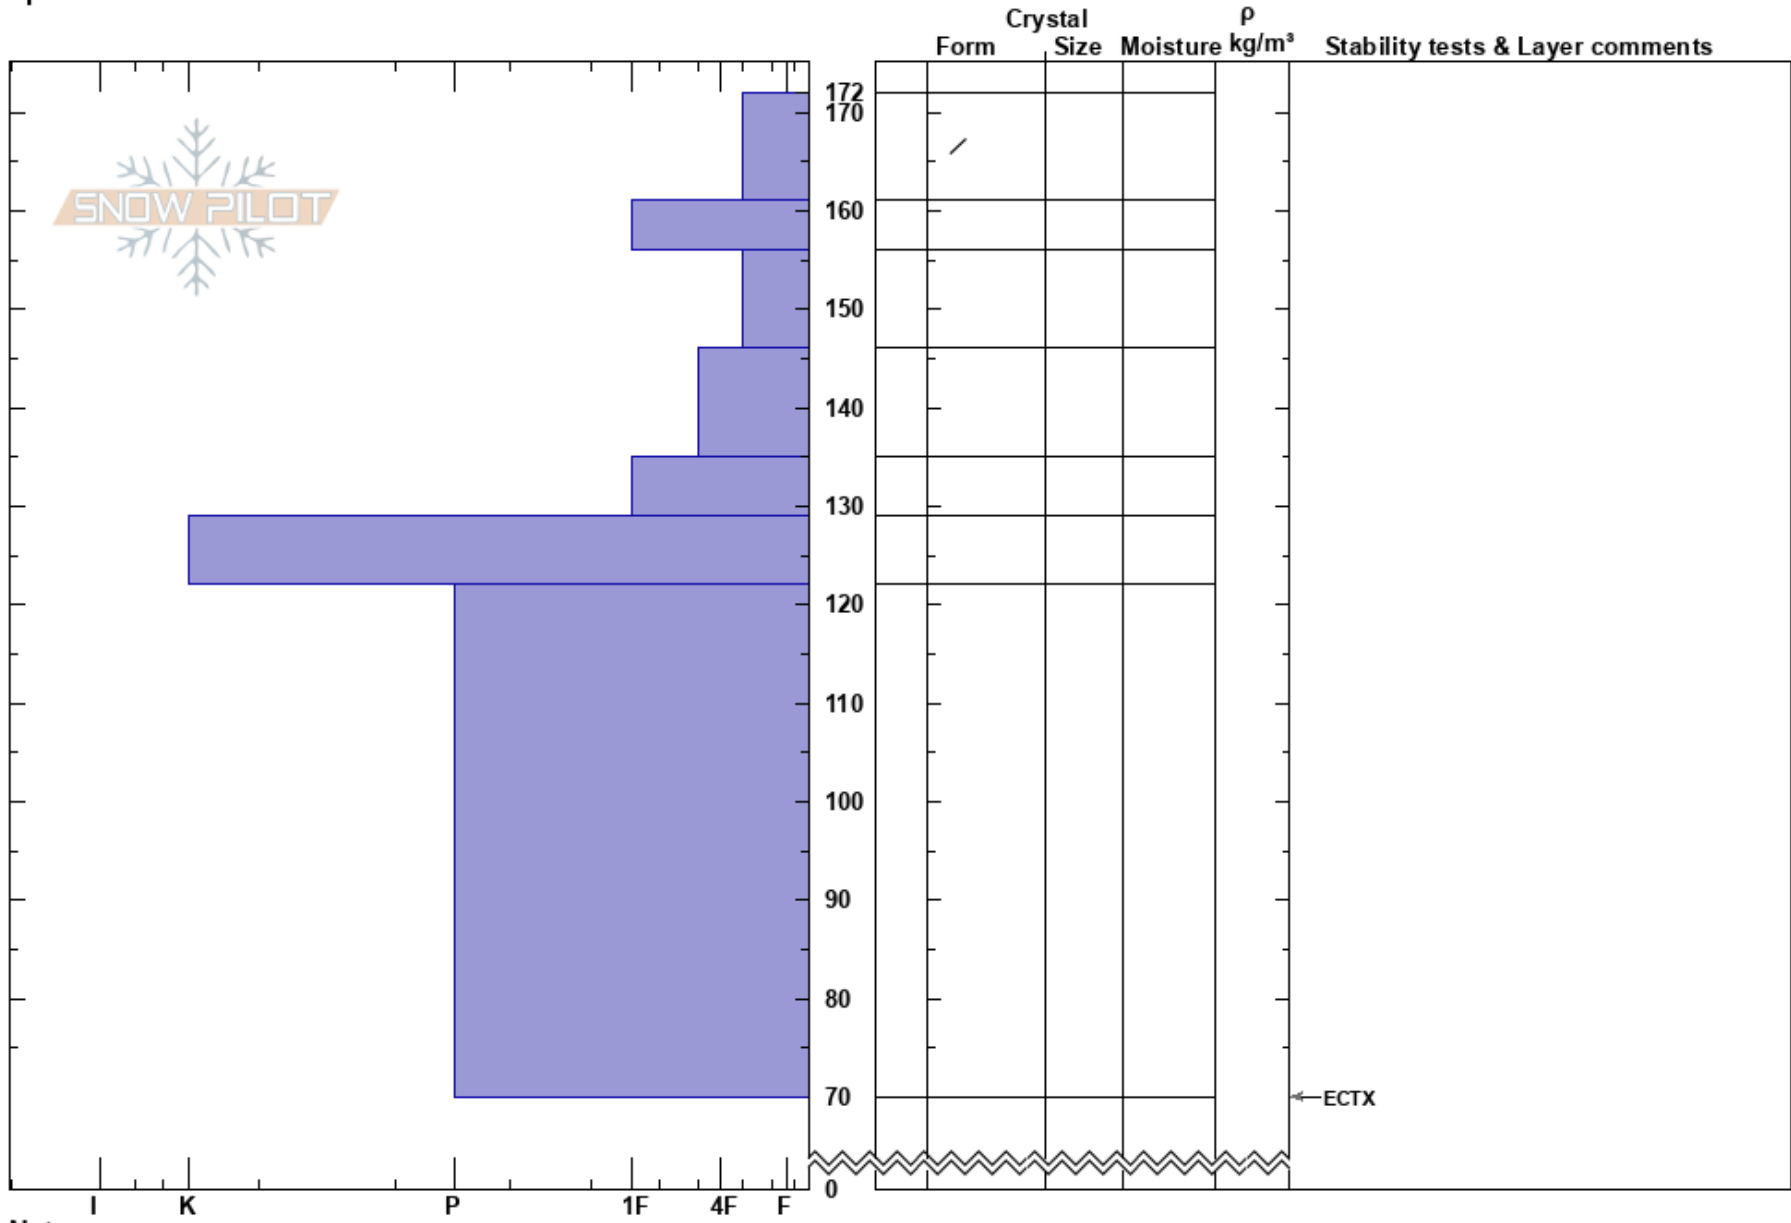

Sisters  
 Front Range  
 CO  
**Elevation:** 11957 ft  
**Aspect:** 10°  
**Specifics:**

Ron Simenhois  
 04/02/2020 - 1:00pm  
**Co-ord:** 13S 423537W 4392048N  
**Slope Angle:** 34°  
**Wind Loading:** yes

**Stability:** Good **HS:** 172 **Layer Notes:**  
**Air Temperature:** -1°C  
**Sky Cover:** FEW  
**Precipitation:** NO  
**Wind:** SW Moderate

Notes: