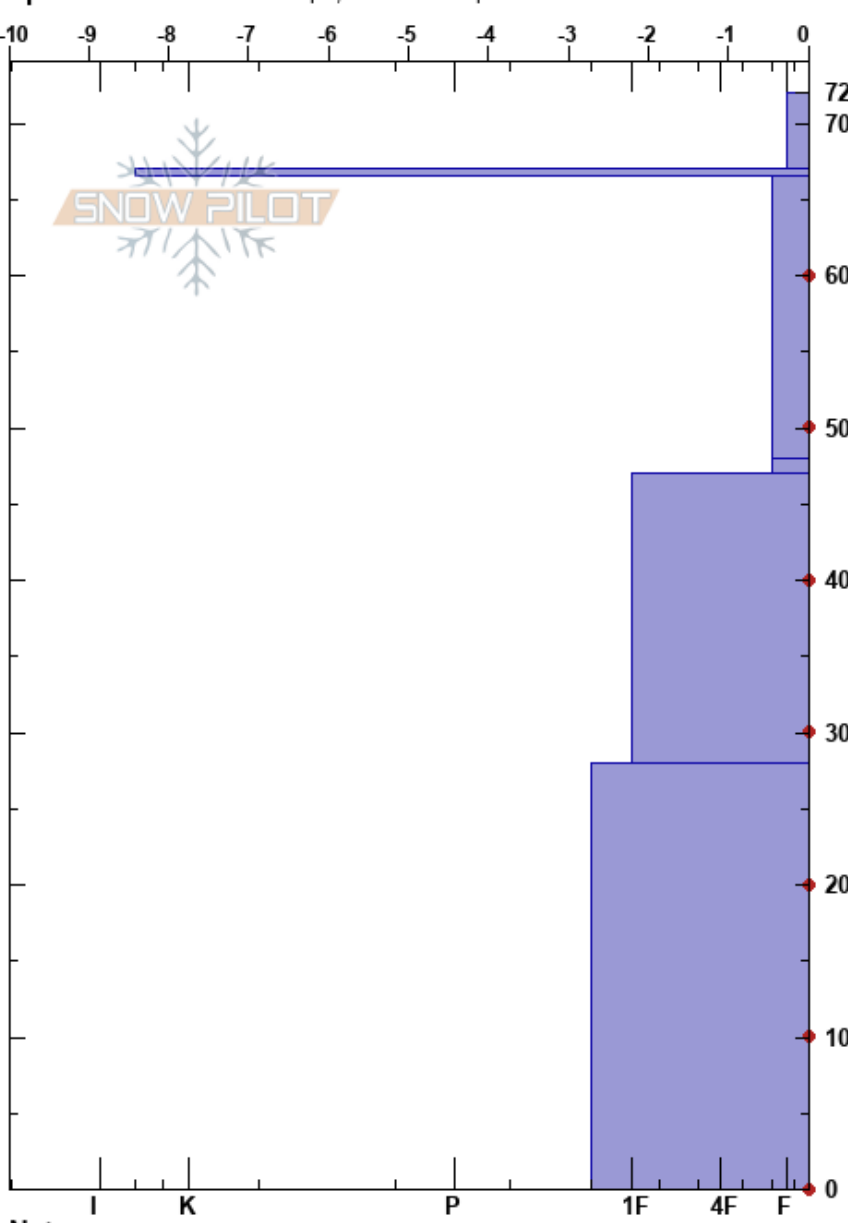

Fagerfjellet low  
 Tromsø mainland  
 Norway  
 Elevation: 44 m  
 Aspect: SW  
 Specifics: Ski tracks on slope; We skied slope

Paul Velsand  
 16/03/2017 - 14:15  
 Co-ord: 33W 663223E 7722625N  
 Slope Angle: 5°  
 Wind Loading: no

Stability: Good  
 Air Temperature: 1°C  
 Sky Cover: BKN  
 Precipitation: S-1  
 Wind: W Light Breeze

HS: 72  
 PF: 26  
 48-47cm: Problematic layer

Form	Crystal		Moisture	$\rho$ kg/m <sup>3</sup>	Stability tests & Layer comments
	Size				
/	1-2		M	80	
=					
♡	2		M	210	
♡	1		W		← ECTN7 @47cm
♡	1		M	280	
♡	3		D-M	400	
					↙ 2x ECTX Q3++

Notes: Snow height at iButton: 37 cm.  
 Very uneven bed plane at shovel break after ECTX.