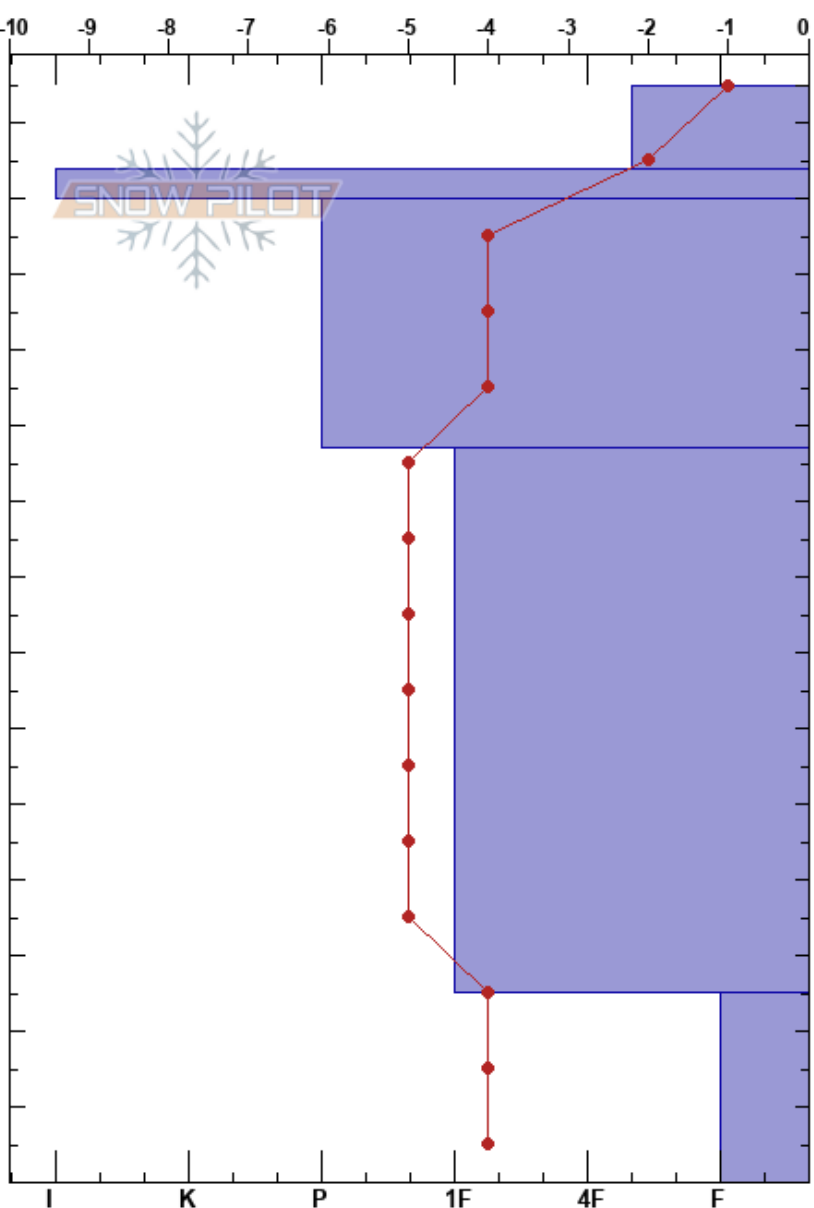

Eldora - West Ridge
 Front Range
 CO
Elevation: 10400 ft
Aspect: 120°

Eddie Schoen
 03/15/2017 - 2:00pm
Co-ord: 39.94525N, -105.60902W
Slope Angle: 40°
Wind Loading:

Stability:
Air Temperature: 12°C
Sky Cover: CLR
Precipitation: NO
Wind: Calm

Specifics: Pit dug in a Ski Area; Pit is representative of backcountry

Form	Crystal		ρ kg/m ³	Stability tests & Layer comments
	Size	Moisture		
∩	3	M		
⊙⊙		D-M		
.	0.5	D-M		
∩	0.5	D		
A	3	D		

Notes: Checking overall snowpack moisture content. No free or running water noted.