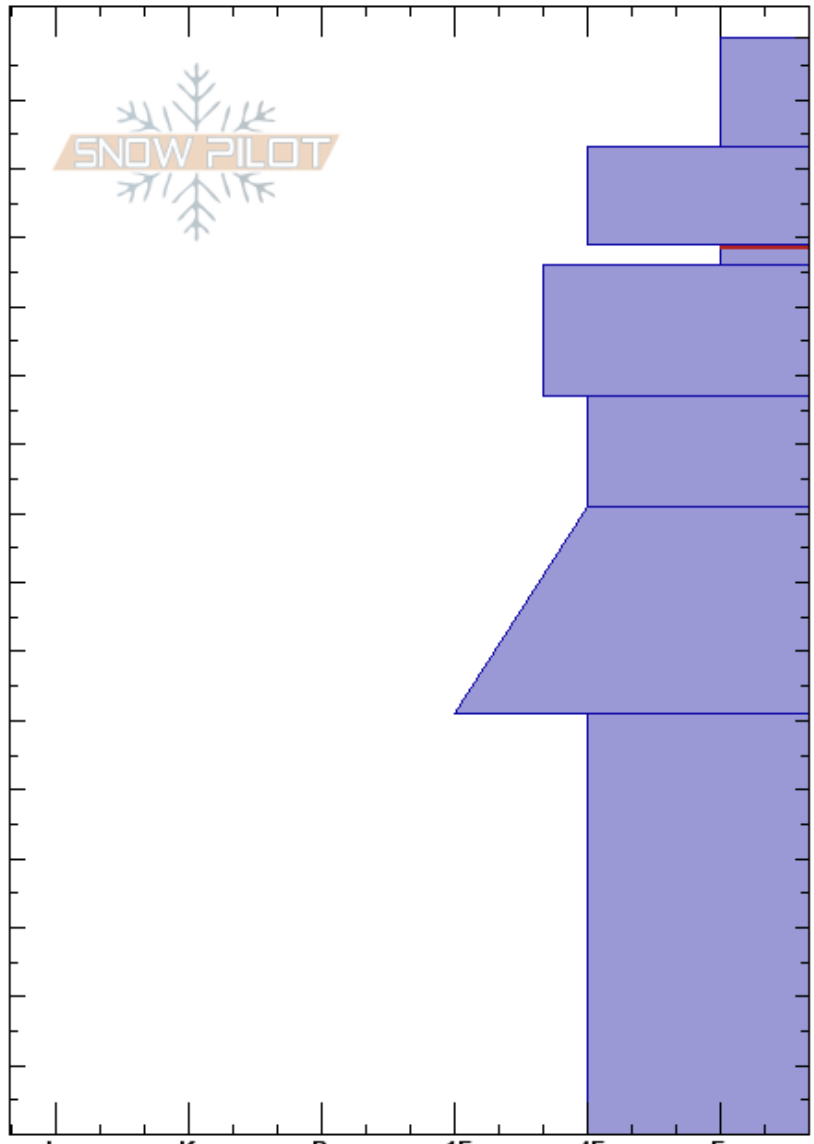

First Yellowmule  
 Madison Range-N  
 MT  
 Elevation: 9500 ft  
 Aspect: 360°

Doug Chabot-Admin  
 03/30/2020 - 10:00am  
 Co-ord: 45.17627N, -111.38824W  
 Slope Angle: 36°  
 Wind Loading:

Stability: Fair Unstable  
 Air Temperature: -5°C  
 Sky Cover: OVC  
 Precipitation: NO  
 Wind: Calm  
 HS: 159  
 Layer Notes:  
 129-126cm: Problematic layer

Specifics: Recent avalanche activity on similar slopes; Snowmobile tracks on slope

Depth (cm)	Crystal		Moisture	$\rho$ kg/m <sup>3</sup>	Stability tests & Layer comments
	Form	Size			
159					
150	+ (V)				
140	/				
130	V	10-15			← ECTP10 @129cm
120	•				
110					
100	⊖	1-2			
90					
80	⊖	2			
70					
60					
50					
40					
30	□	2-4			
20					
10					
0					