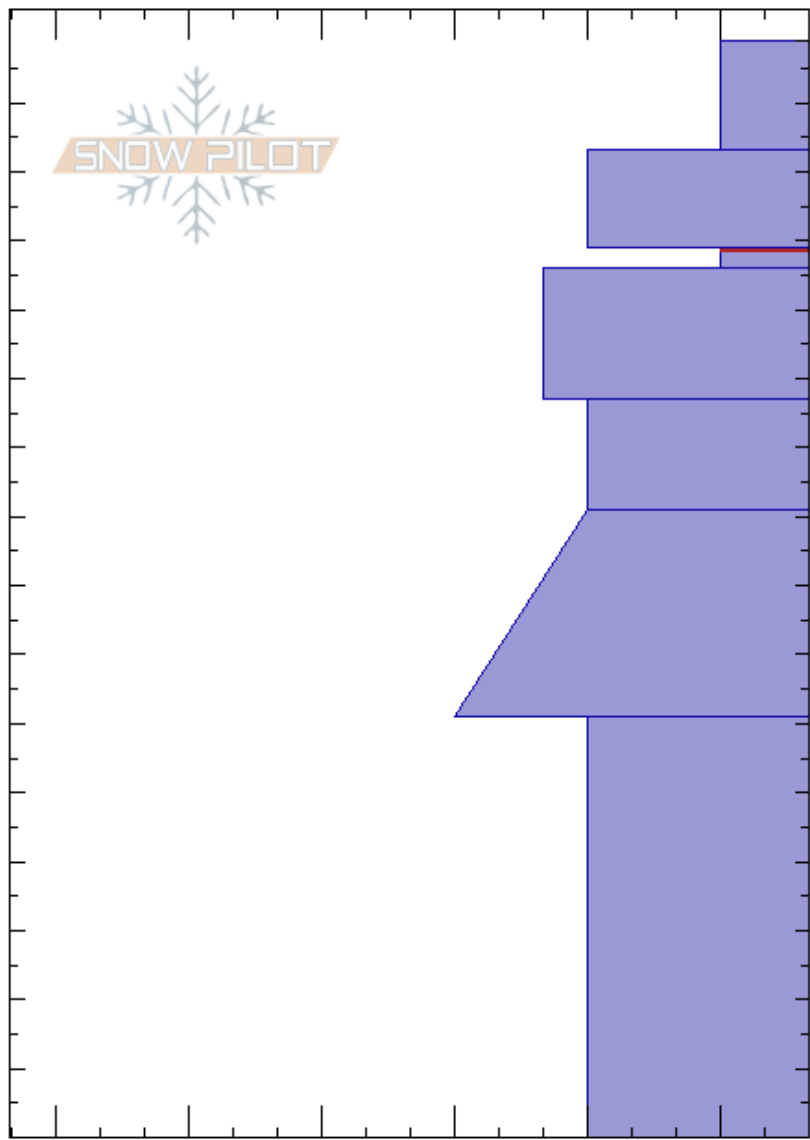

First Yellowmule
 Madison Range-N
 MT
 Elevation: 9500 ft
 Aspect: 360°

Doug Chabot-Admin
 03/30/2020 - 10:00am
 Co-ord: 45.17627N, -111.38824W
 Slope Angle: 36°
 Wind Loading:

Stability: Fair Unstable
 Air Temperature: -5°C
 Sky Cover: OVC
 Precipitation: NO
 Wind: Calm

HS: 159
 Layer Notes:
 129-126cm: Problematic layer

Specifics: Recent avalanche activity on similar slopes; Snowmobile tracks on slope

Depth (cm)	Crystal		Moisture	ρ kg/m ³	Stability tests & Layer comments
	Form	Size			
159					
150	+ (V)				
140	/				
130	V	10-15			← ECTP10 @129cm
120	•				
110					
100	⊖	1-2			
90					
80	⊖	2			
70					
60					
50					
40					
30	□	2-4			
20					
10					
0					