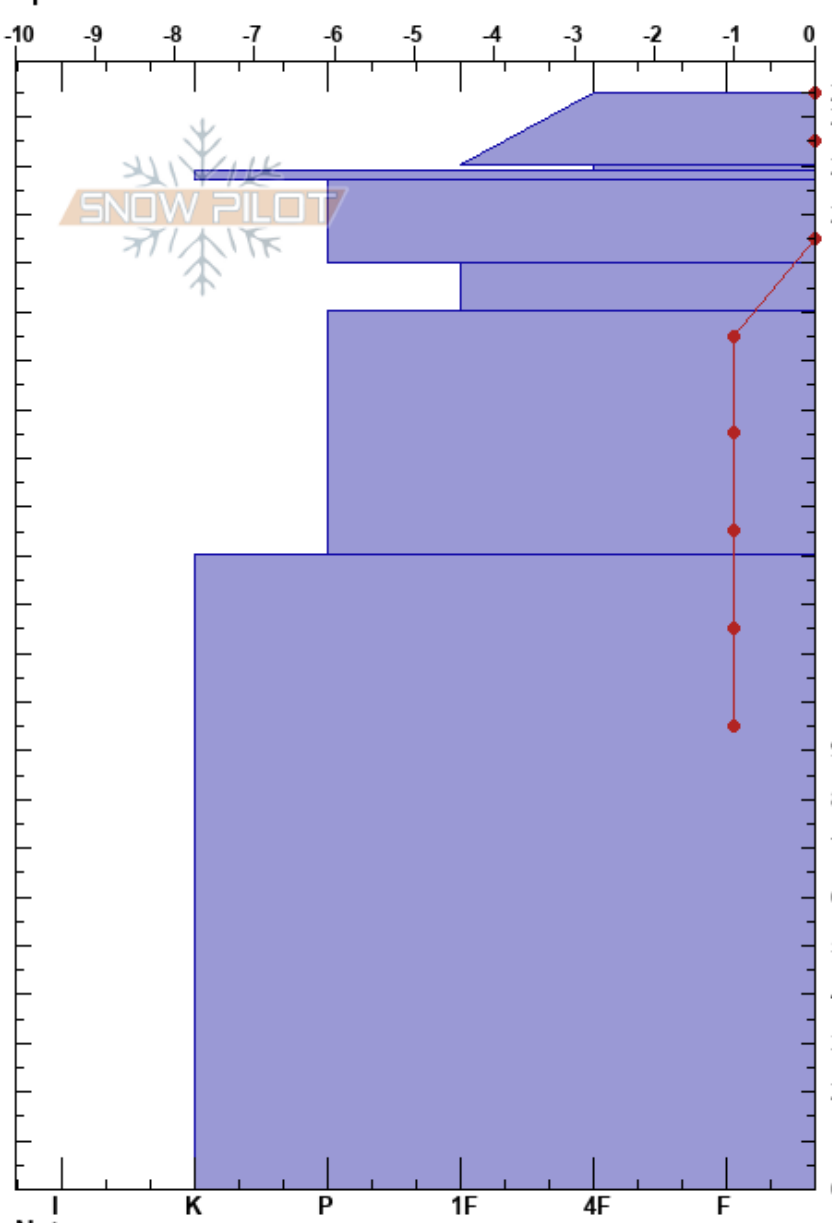

Nesheimsfjellet
 Voss
 Norway
 Elevation: 762 m
 Aspect: E
 Specifics:

Olav Aga
 16/03/2017 - 10:00
 Co-ord: 32V 344006E 6740346N
 Slope Angle: 28°
 Wind Loading: no

Stability:
 Air Temperature: 1°C
 Sky Cover: X
 Precipitation: NO
 Wind: SW Light Breeze

HS:225
 210-209cm: Problematic layer
 130-0cm: Gammel smeltepakke.

Form	Crystal		Moisture	ρ kg/m ³	Stability tests & Layer comments
	Size				
*	0.3-0.5		M		
▲	2-3				
⊙⊙	0.5-1				
⊘	0.5		M		
⊘	1		M		
■	0.5-1		M		←CT15, SC @150cm Sjikt i fokksnøen
⊘	1-2		M		130-0cm: Gammel smeltepakke.