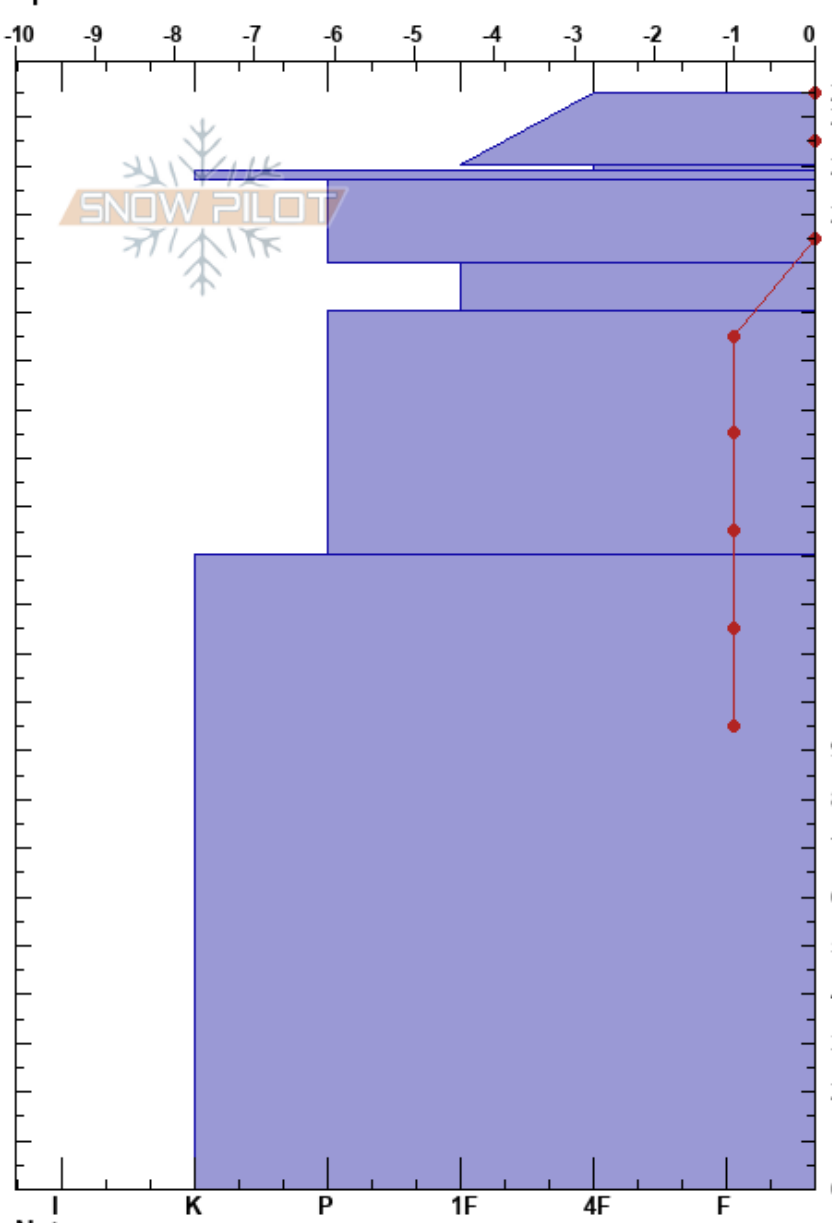

Nesheimsfjellet  
 Voss  
 Norway  
 Elevation: 762 m  
 Aspect: E  
 Specifics:

Olav Aga  
 16/03/2017 - 10:00  
 Co-ord: 32V 344006E 6740346N  
 Slope Angle: 28°  
 Wind Loading: no

Stability:  
 Air Temperature: 1°C  
 Sky Cover: X  
 Precipitation: NO  
 Wind: SW Light Breeze

HS:225  
 210-209cm: Problematic layer  
 130-0cm: Gammel smeltepakke.

Form	Crystal		Moisture	$\rho$ kg/m <sup>3</sup>	Stability tests & Layer comments
	Size				
*	0.3-0.5		M		
▲	2-3				
⊙⊙	0.5-1				
⊘	0.5		M		
⊘	1		M		
■	0.5-1		M		← CT15, SC @150cm Sjikt i fokksnøen
⊘	1-2		M		130-0cm: Gammel smeltepakke.