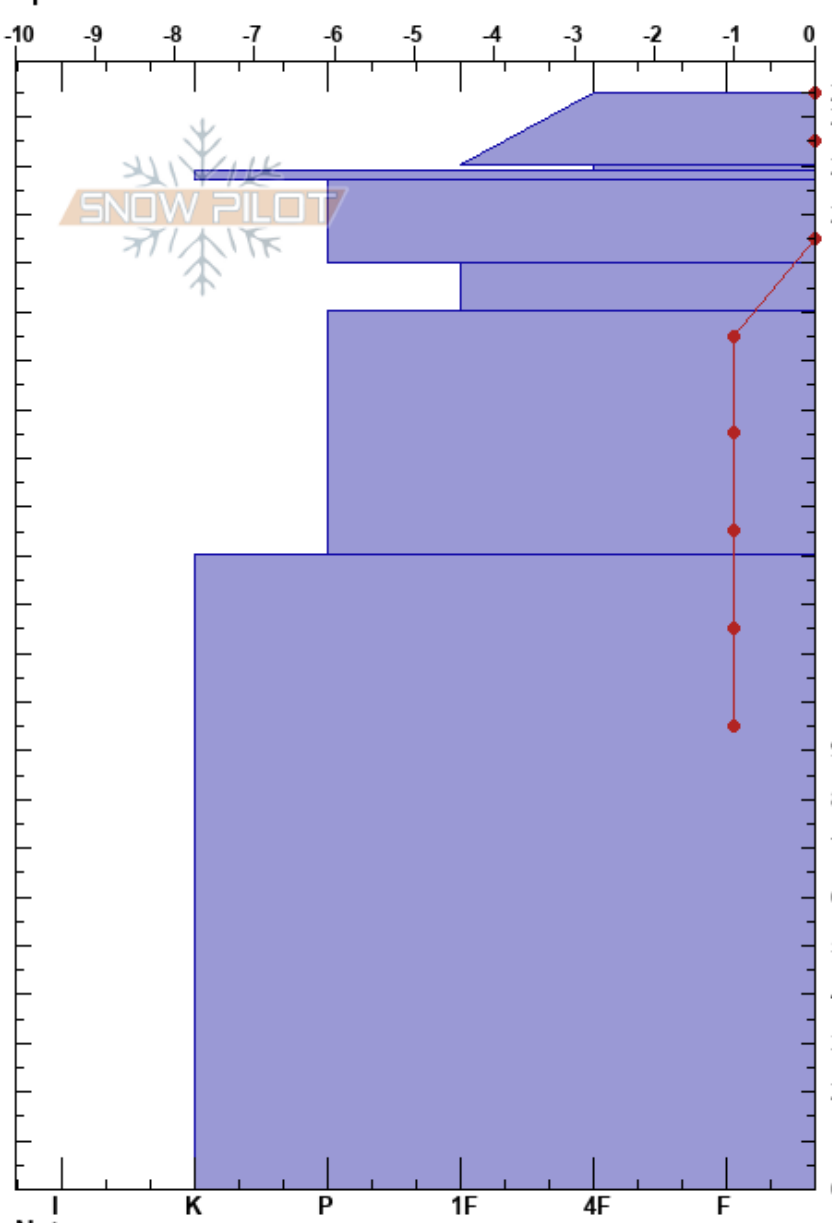

Nesheimsfjellet
 Voss
 Norway
 Elevation: 762 m
 Aspect: E
 Specifics:

Olav Aga
 16/03/2017 - 10:00
 Co-ord: 32V 344006E 6740346N
 Slope Angle: 28°
 Wind Loading: no

Stability:
 Air Temperature: 1°C
 Sky Cover: X
 Precipitation: NO
 Wind: SW Light Breeze

HS:225
 210-209cm: Problematic layer
 130-0cm: Gammel smeltepakke.

Form	Crystal		Moisture	ρ kg/m ³	Stability tests & Layer comments
	Size				
*	0.3-0.5		M		
▲	2-3				
⊙⊙	0.5-1				
⊘	0.5		M		
⊘	1		M		
■	0.5-1		M		← CT15, SC @150cm Sjikt i fokksnøen
⊘	1-2		M		130-0cm: Gammel smeltepakke.