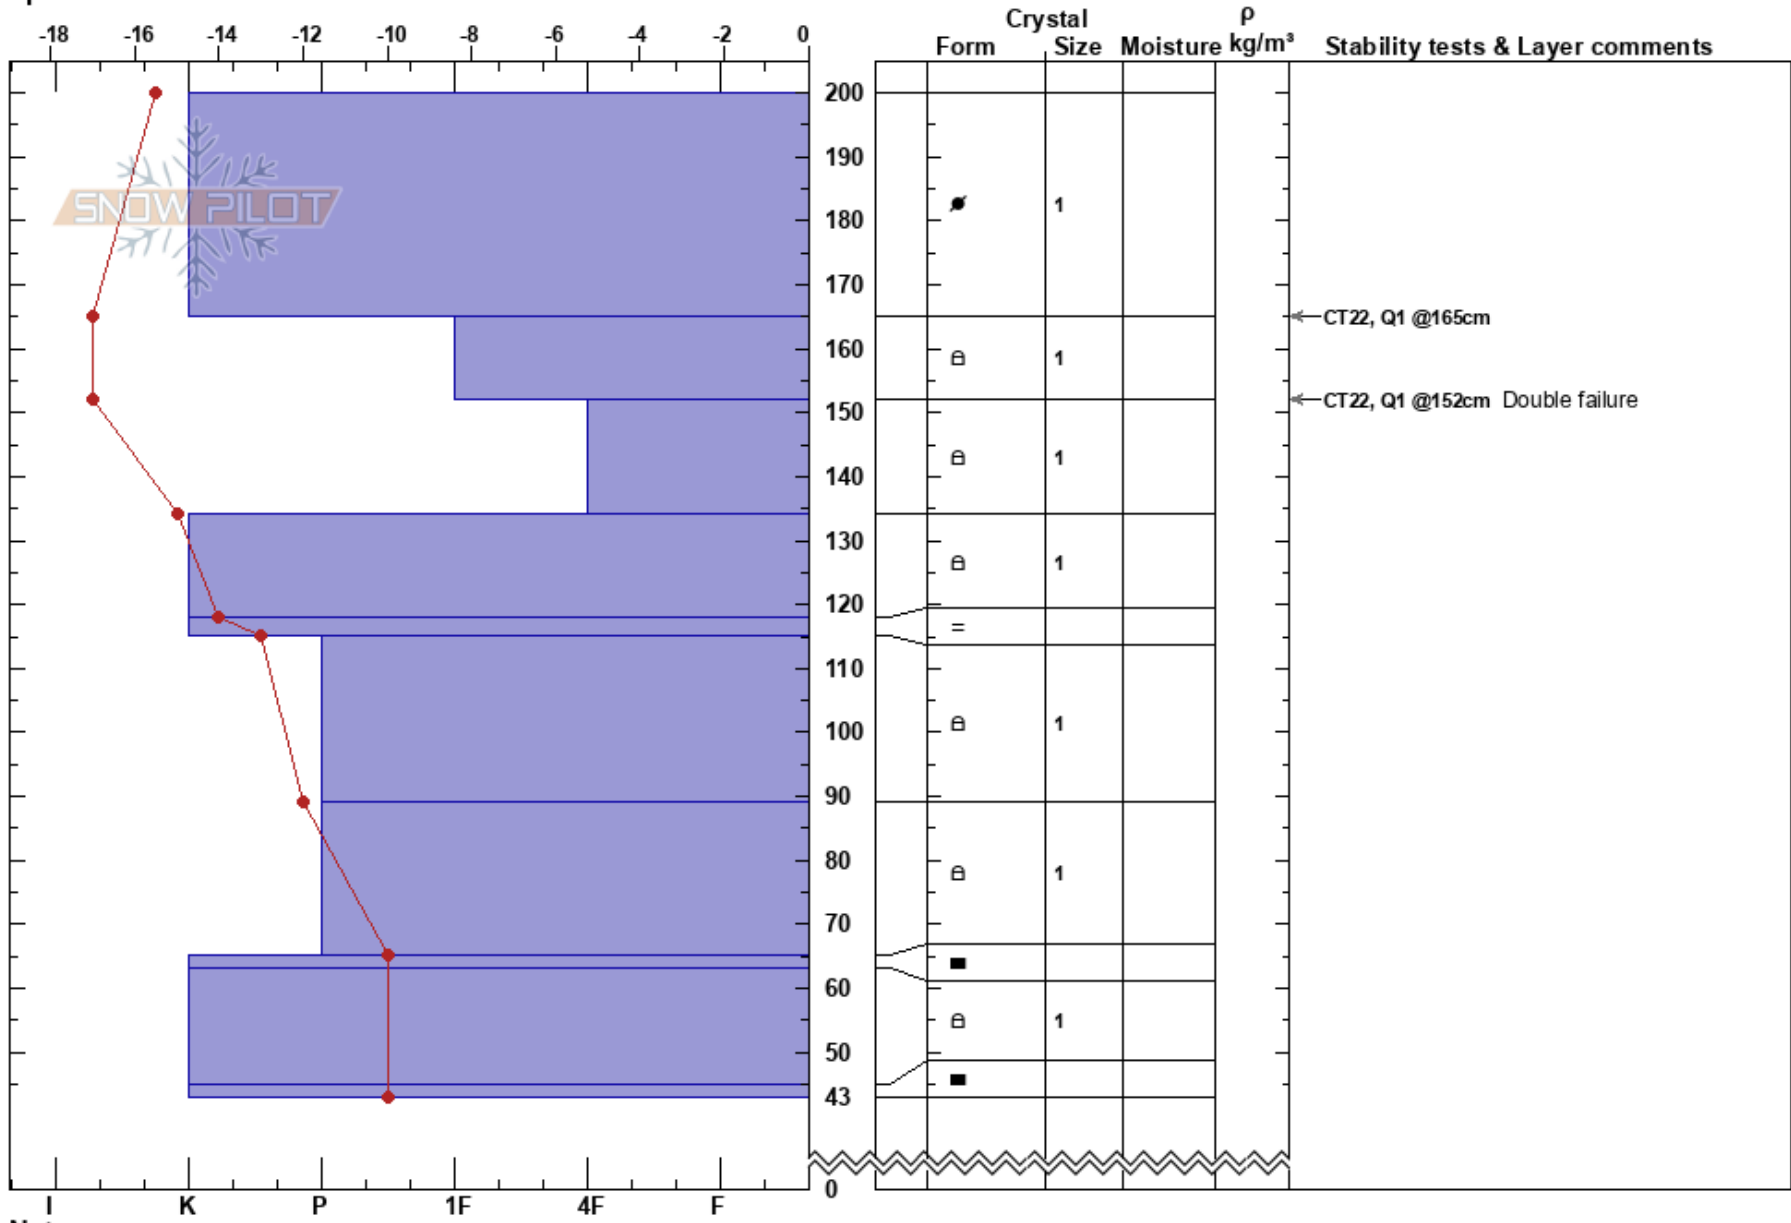

Bro Bowl North Shoulder
 Chugach Range
 AK
 Elevation: 4300 ft
 Aspect: N
 Specifics:

Max Wittenberg
 03/15/2017 - 11:00am
 Co-ord: 61.18303N, -145.74909E
 Slope Angle: 30°
 Wind Loading: yes

Stability: HS:200
 Air Temperature: -14°C PF: 3
 Sky Cover: SCT
 Precipitation: NO
 Wind: NE Moderate

Layer Notes:

Notes: