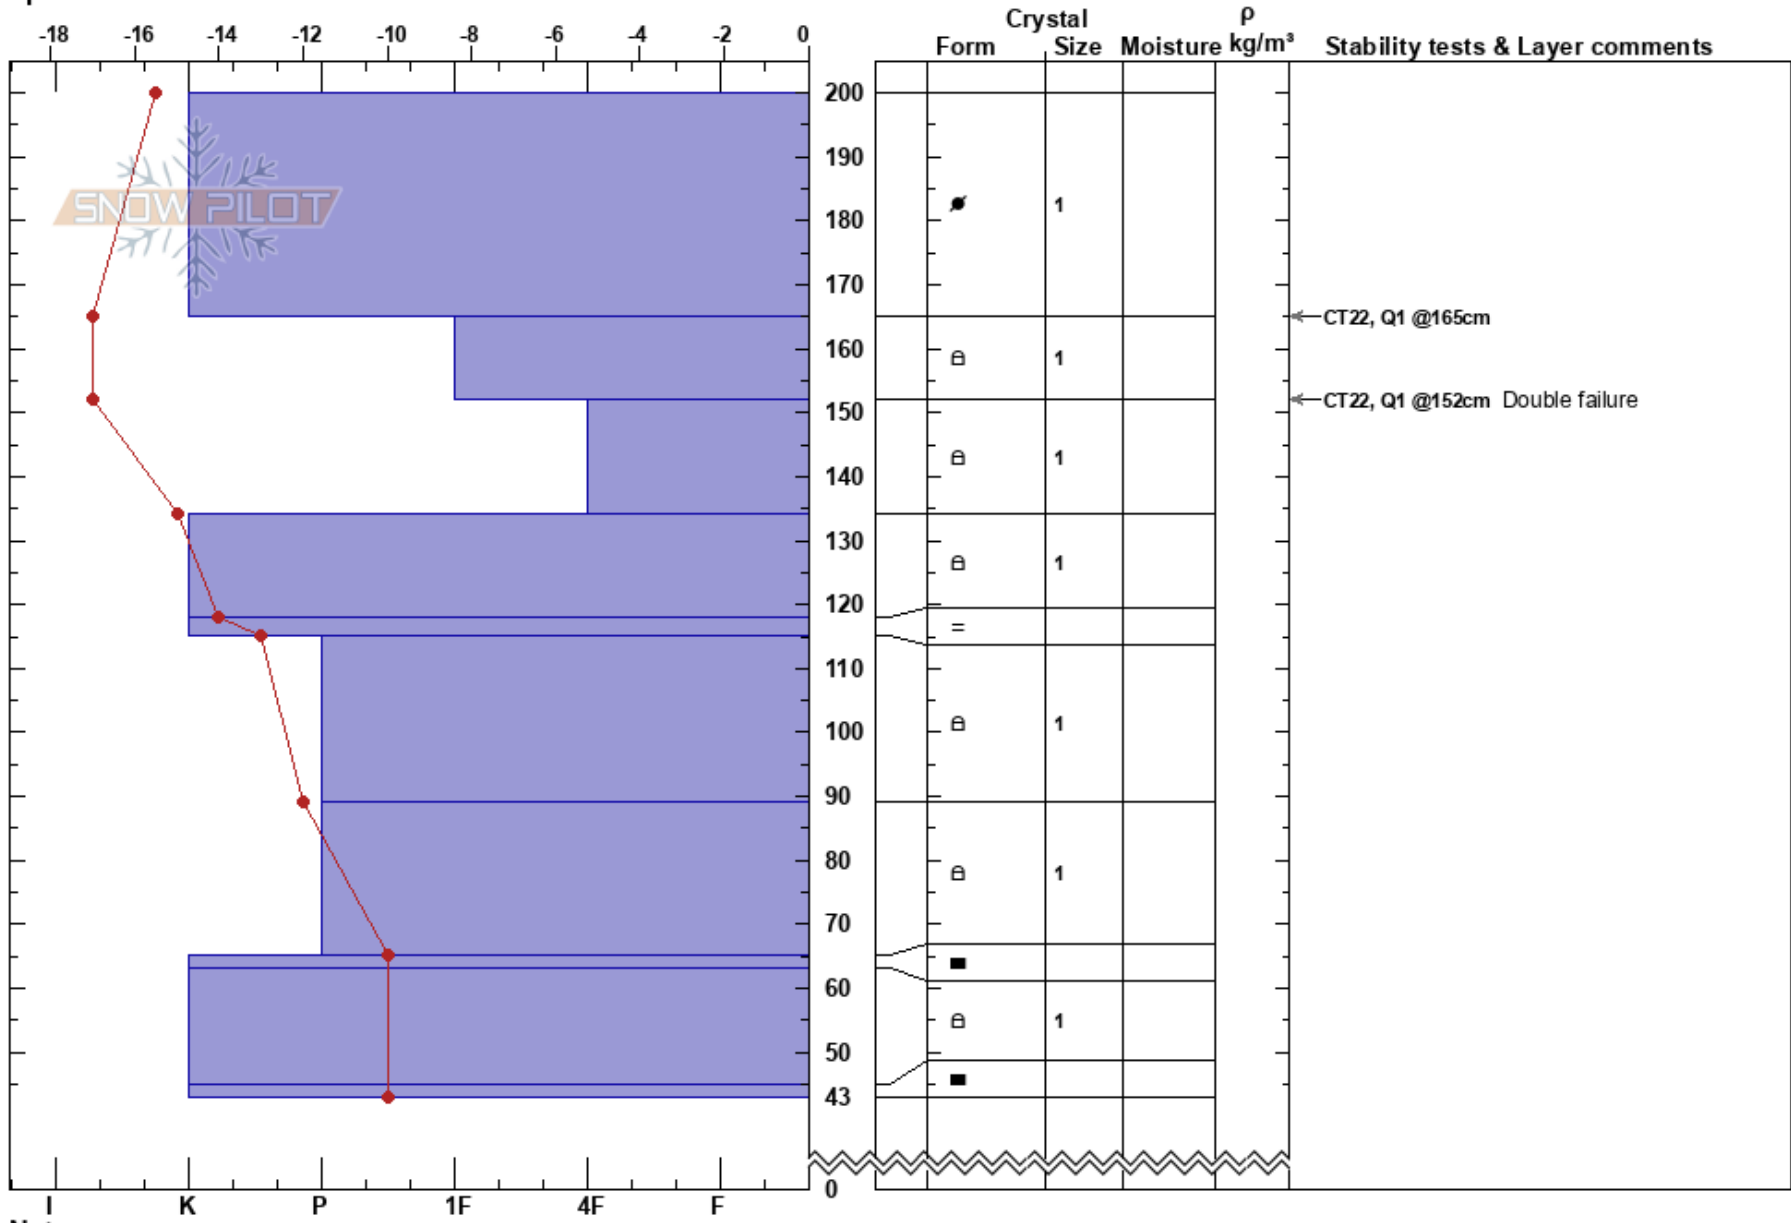

Bro Bowl North Shoulder  
 Chugach Range  
 AK  
 Elevation: 4300 ft  
 Aspect: N  
 Specifics:

Max Wittenberg  
 03/15/2017 - 11:00am  
 Co-ord: 61.18303N, -145.74909E  
 Slope Angle: 30°  
 Wind Loading: yes

Stability: HS:200  
 Air Temperature: -14°C PF: 3  
 Sky Cover: SCT  
 Precipitation: NO  
 Wind: NE Moderate

Layer Notes:

Notes: