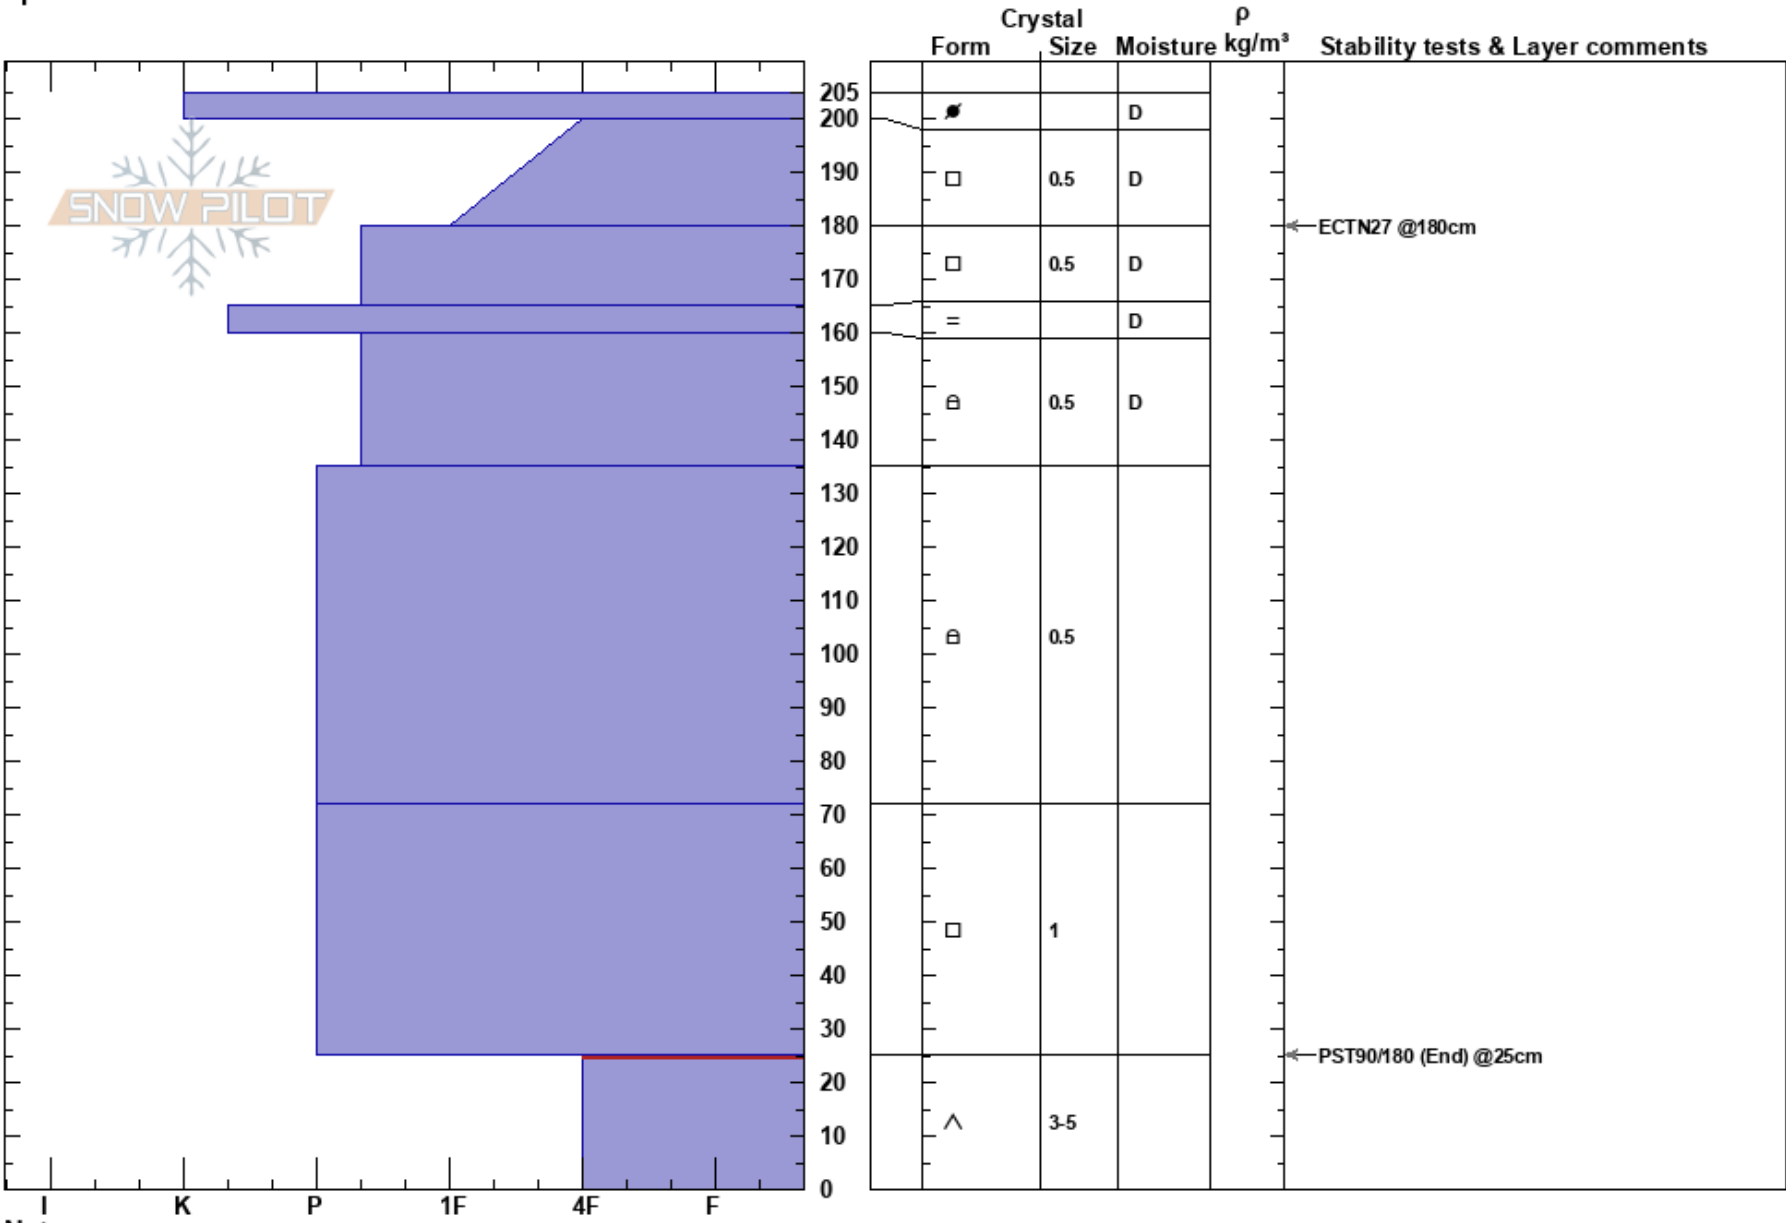

Gully 1 North  
 Chugach Range  
 AK  
 Elevation: 2600 ft  
 Aspect: N  
 Specifics:

Max Wittenberg  
 03/15/2017 - 12:35am  
 Co-ord:  
 Slope Angle: 32°  
 Wind Loading: yes

Stability: **HS:205**  
 Air Temperature: -15°C **PF: 15** 25-0cm: Problematic layer  
 Sky Cover: SCT  
 Precipitation: S-1  
 Wind: NE Moderate