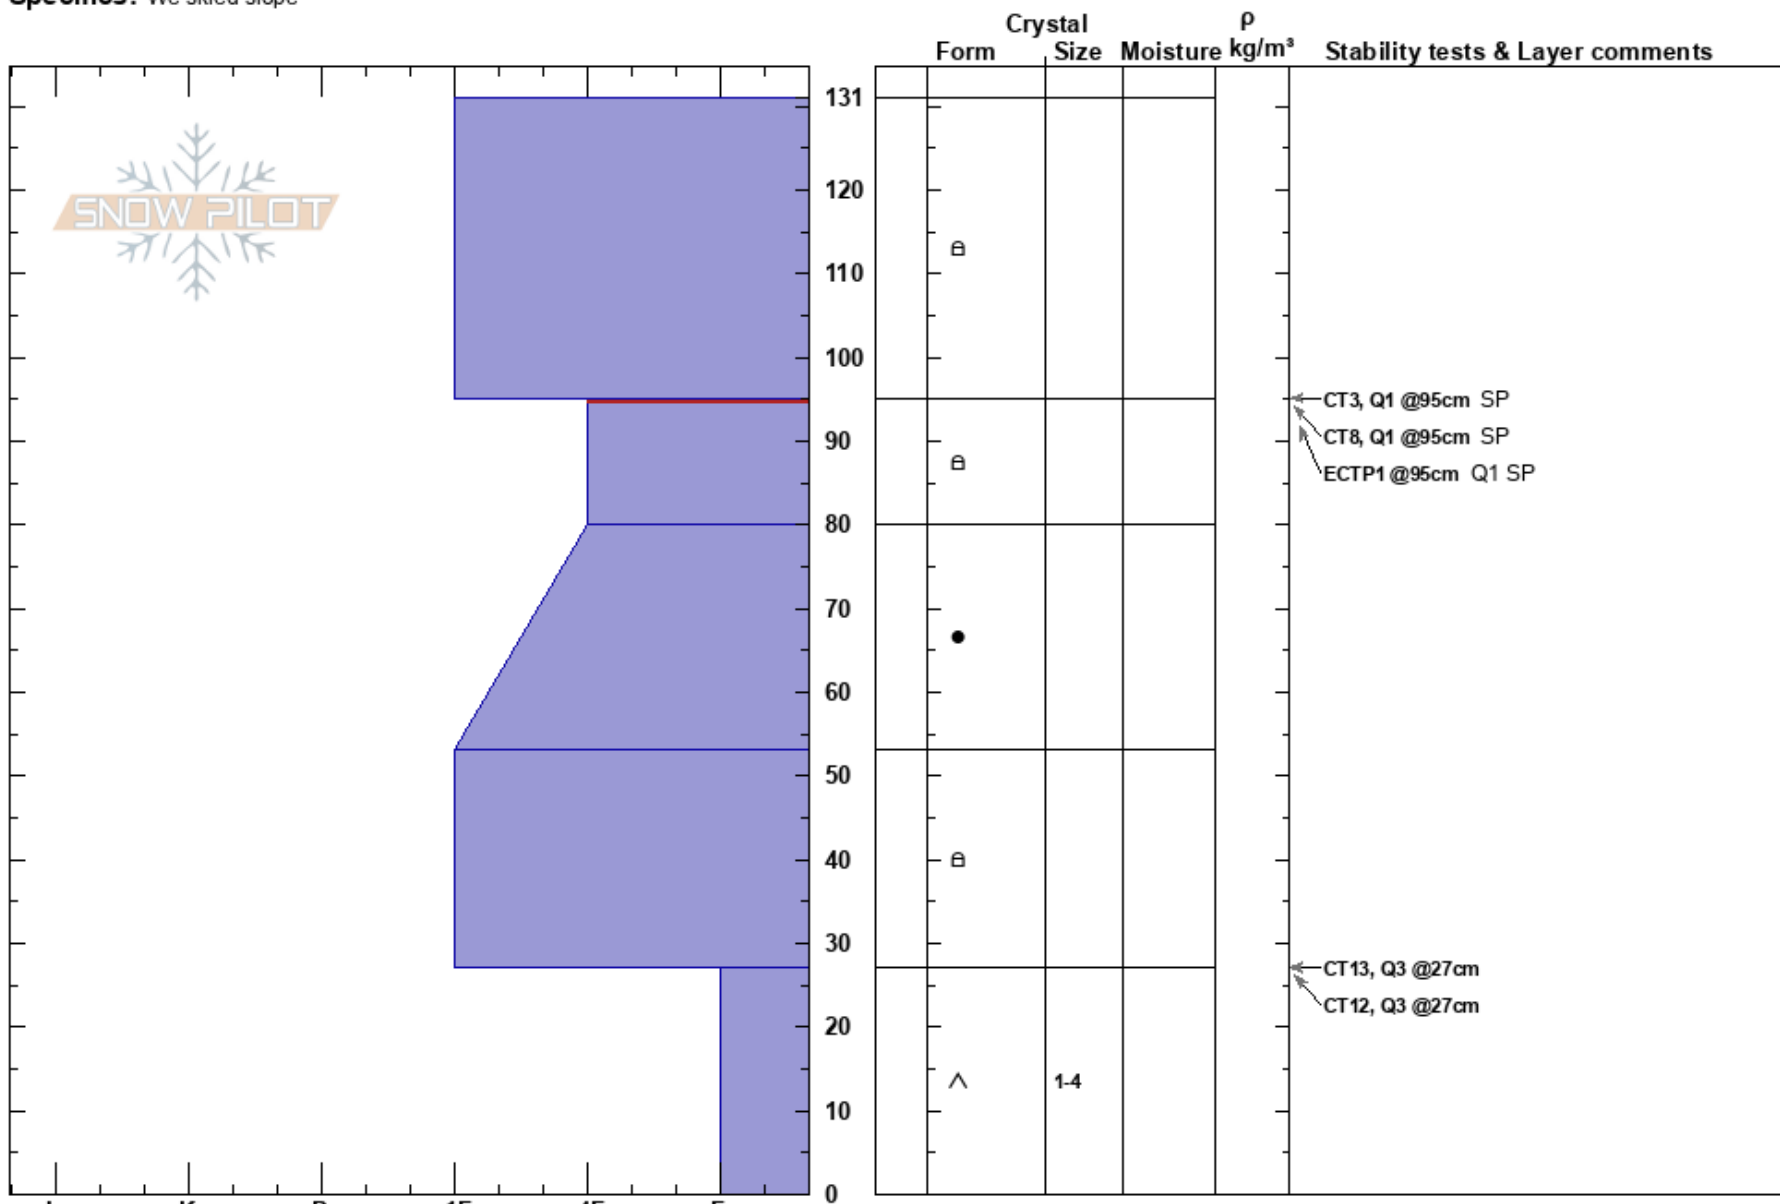

Whitney's NW  
 Chugach Range  
 AK  
 Elevation: 5250 ft  
 Aspect: NW  
 Specifics: We skied slope

AK Rendezvous  
 03/11/2017 - 12:20pm  
 Co-ord:  
 Slope Angle: 42°  
 Wind Loading:

Stability:  
 Air Temperature:  
 Sky Cover: CLR  
 Precipitation: NO  
 Wind: S Light Breeze

HS: 131  
 PF: 1 95-80cm: Problematic layer

Notes: Pit dug near the bottom of a rock rib on the skiers right side of the barrel. It's possible heating from the rocks played a part in the test results.