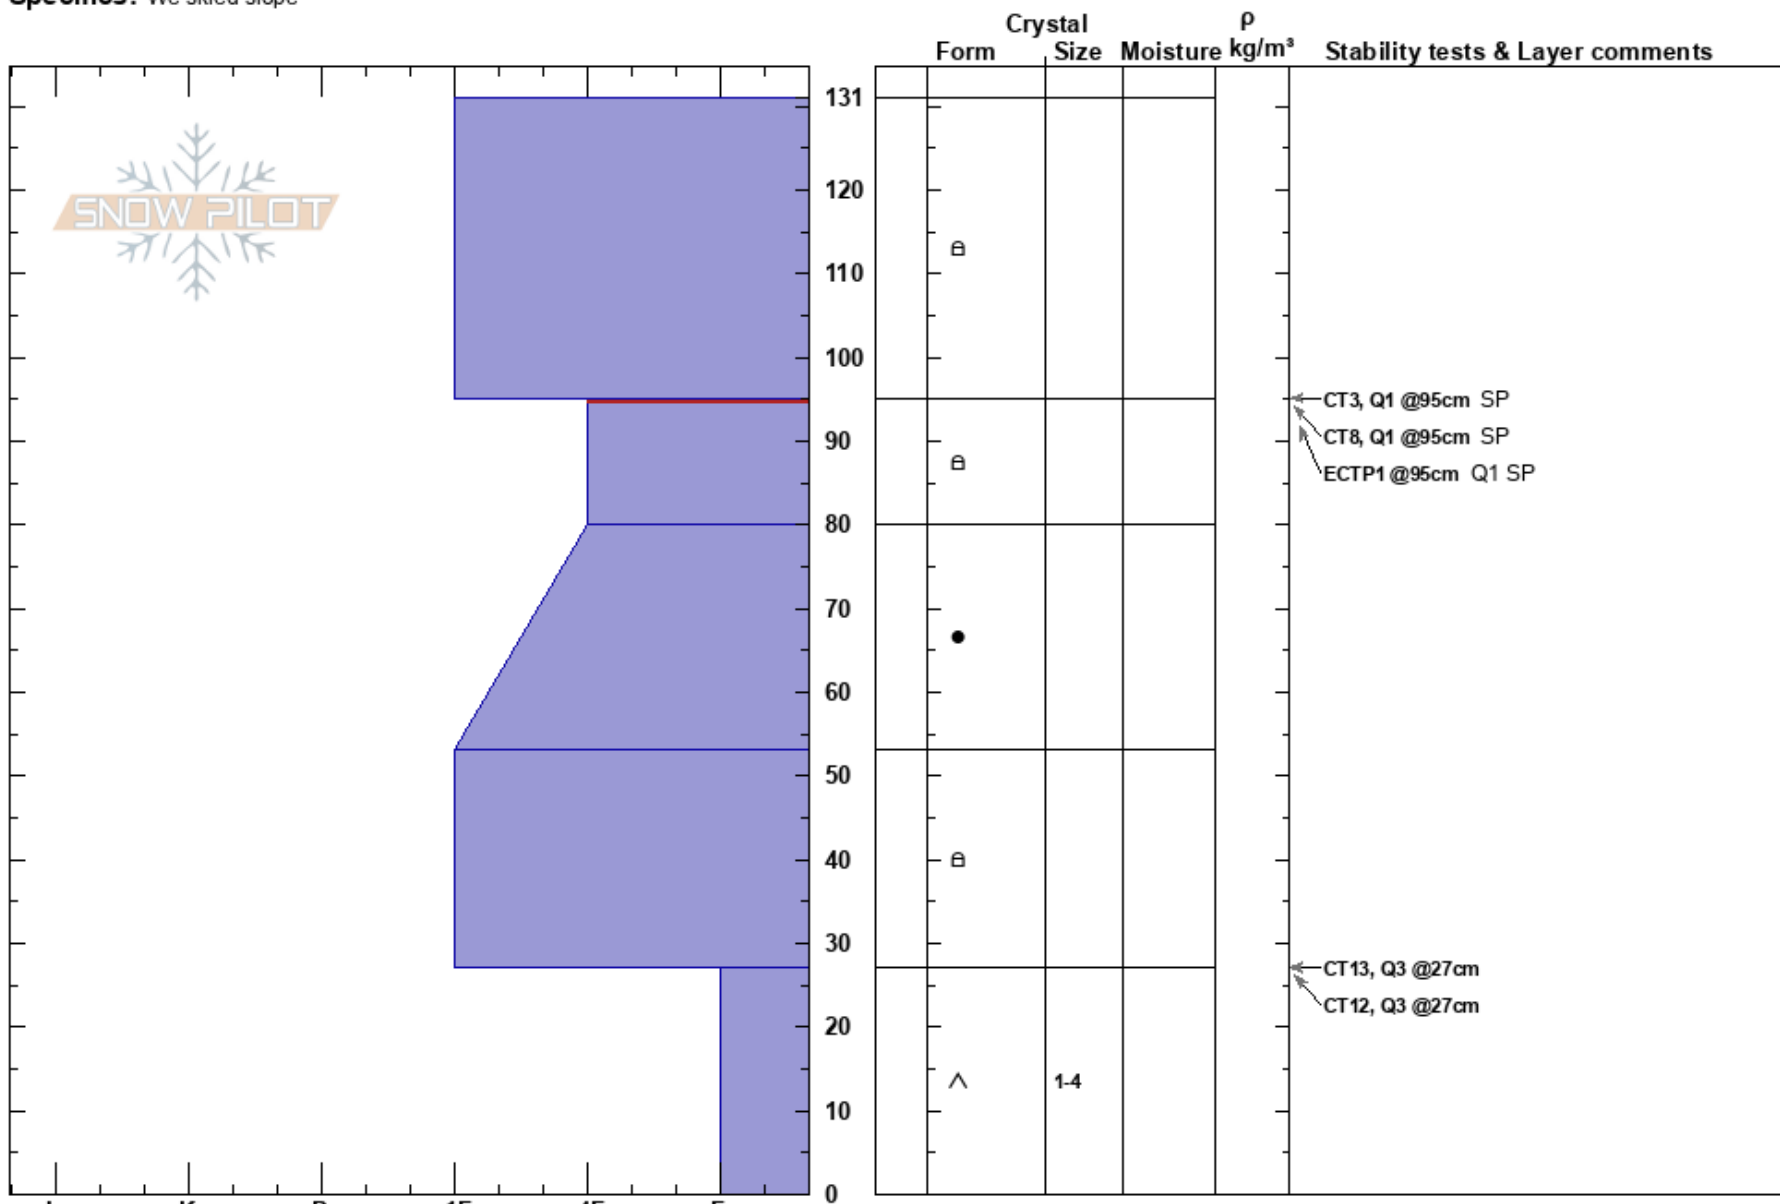

Whitney's NW  
 Chugach Range  
 AK  
 Elevation: 5250 ft  
 Aspect: NW  
 Specifics: We skied slope

AK Rendezvous  
 03/11/2017 - 12:20pm  
 Co-ord:  
 Slope Angle: 42°  
 Wind Loading:

Stability:  
 Air Temperature:  
 Sky Cover: CLR  
 Precipitation: NO  
 Wind: S Light Breeze

HS: 131  
 PF: 1 95-80cm: Problematic layer

Notes: Pit dug near the bottom of a rock rib on the skier's right side of the barrel. It's possible heating from the rocks played a part in the test results.