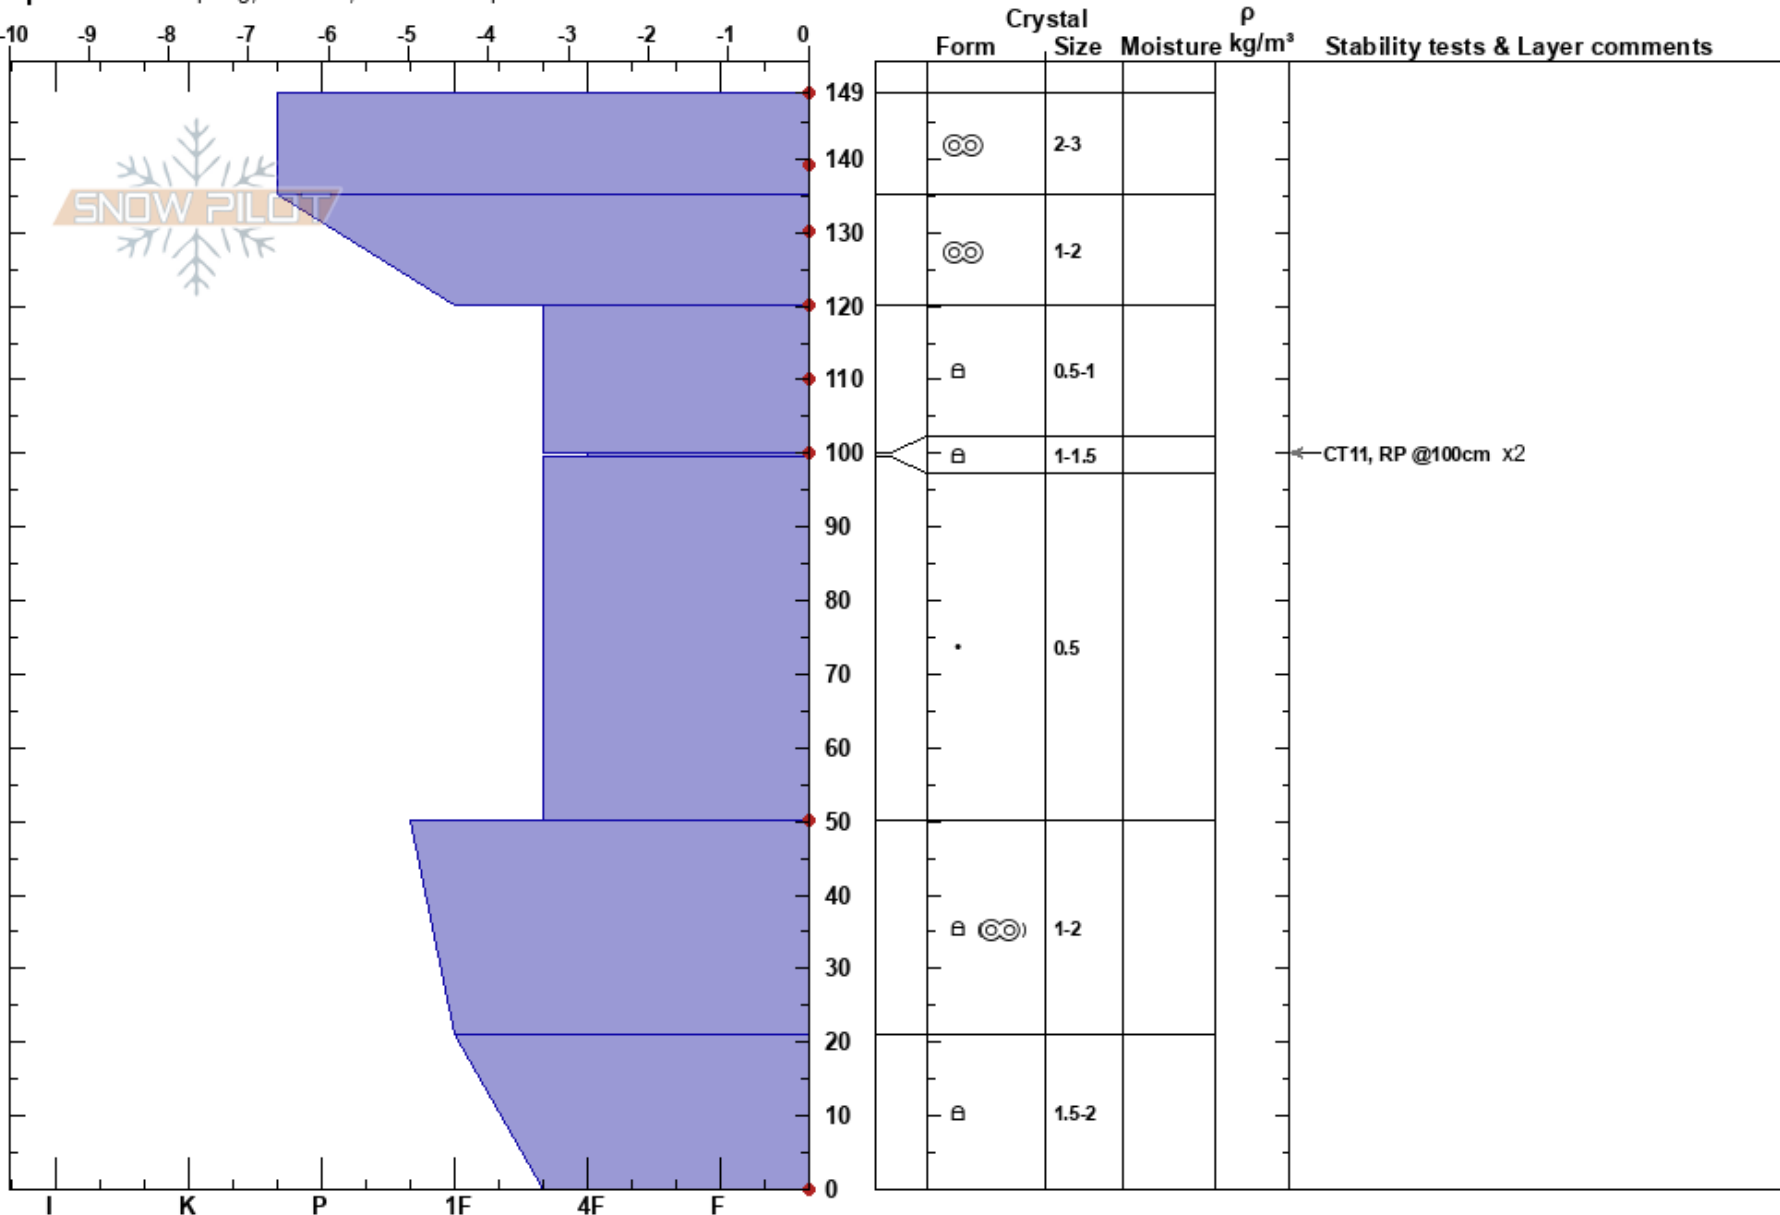

Spirit Shoulder
San Juan Range
CO

Ann Mellick
03/15/2017 - 12:00pm

Co-ord:
Slope Angle: 27°
Wind Loading:

Stability:
Air Temperature: 6°C
Sky Cover: CLR
Precipitation: NO
Wind: NW Moderate

Layer Notes:
100-99.5cm: Problematic layer

Elevation: 11600 ft
Aspect: 150°

Specifics: Collapsing, localized; We skied slope

Notes: