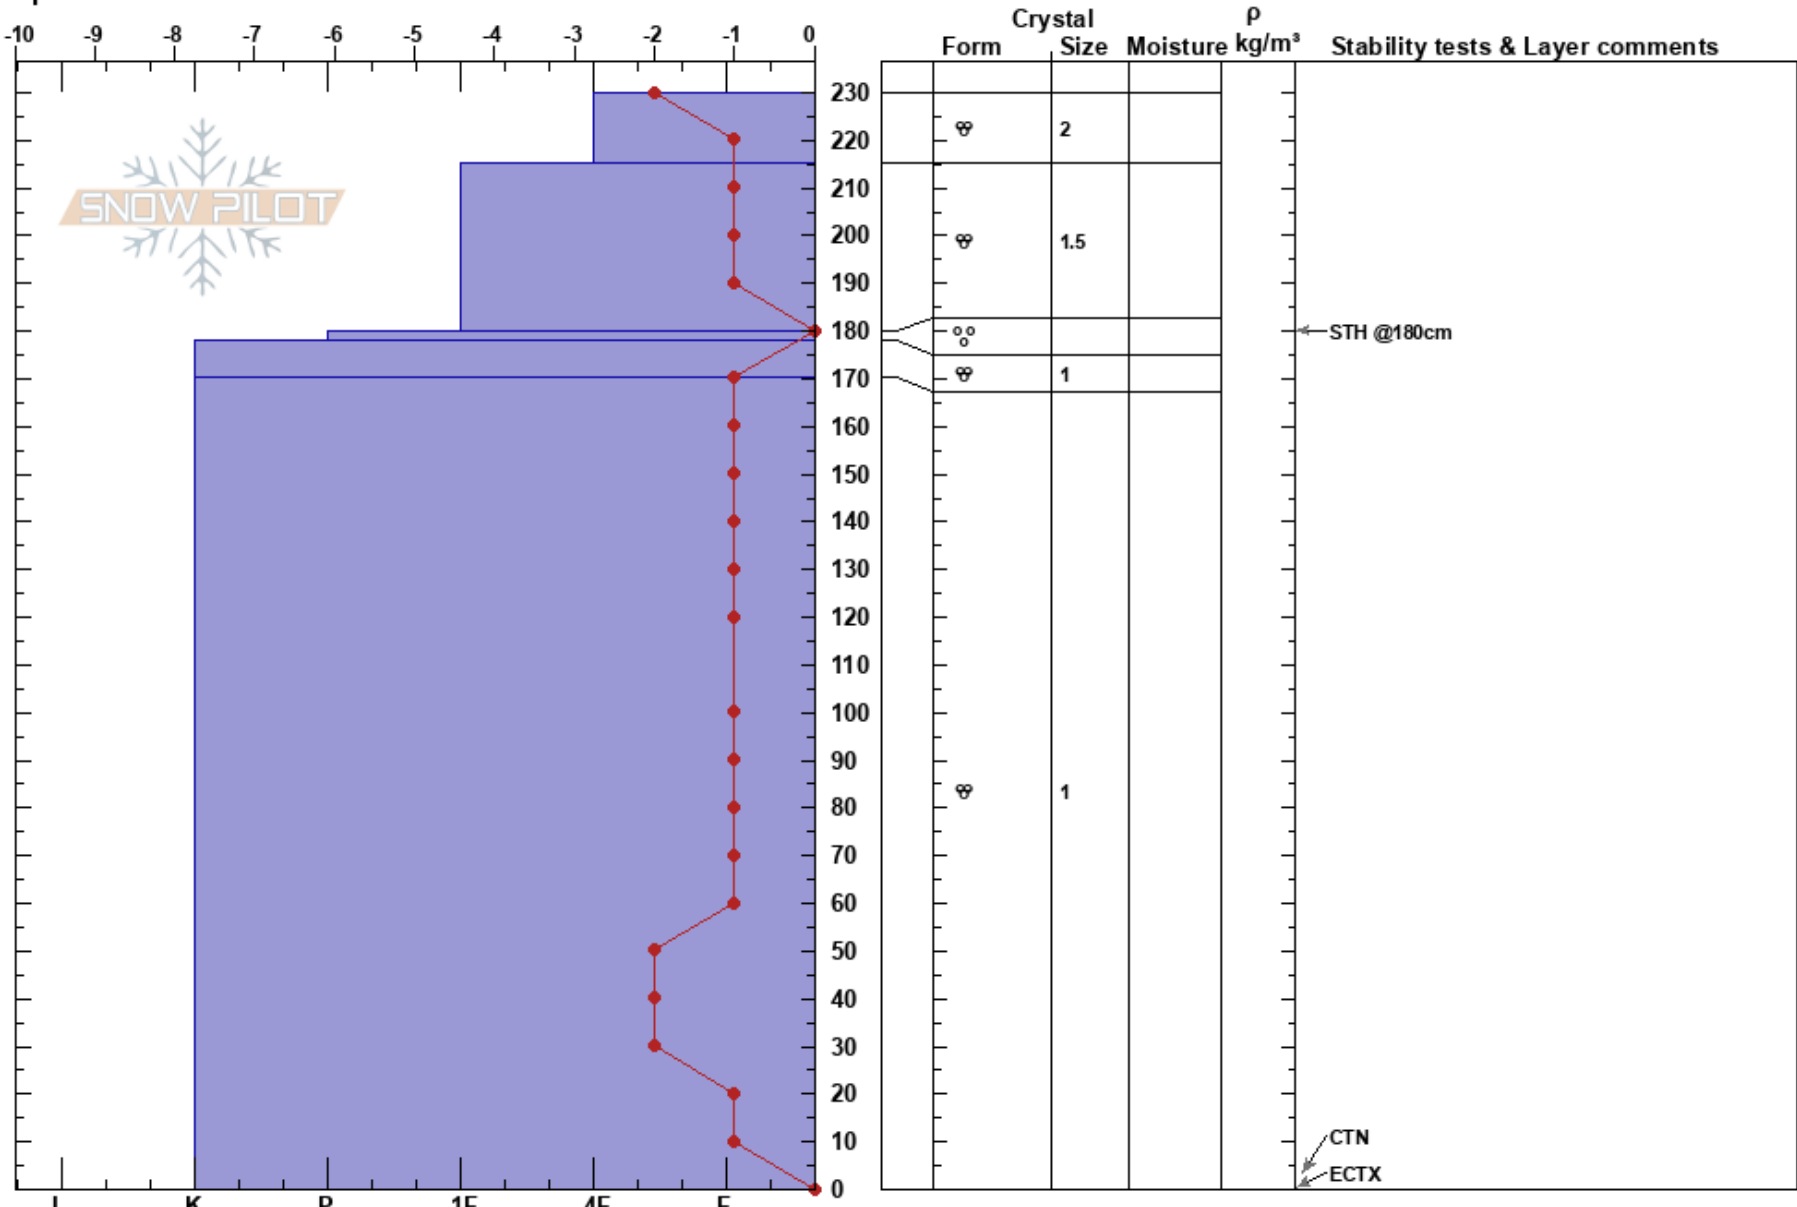

Placer Creek Road
 Bitterroot
 ID
 Elevation: 5000 ft
 Aspect: 340°
 Specifics:

Melissa Hendrickson
 03/15/2017 - 9:30am
 Co-ord: 47.42310N, -115.85021W
 Slope Angle: 42°
 Wind Loading: no

Stability: Fair
 Air Temperature: 2°C
 Sky Cover: OVC
 Precipitation: RM
 Wind: S Calm

HS:230
 PF: 70
 180-178cm: Problematic layer

Notes: Rain has saturated through the entire snowpack again, slush layer on top of where the last rain/freeze event ended. Didn't observe any natural activity on the open slopes, but sliding was observed where the pack was thinner (trees, open road cuts, rock face edges). Snowpack looked similar on all aspects.