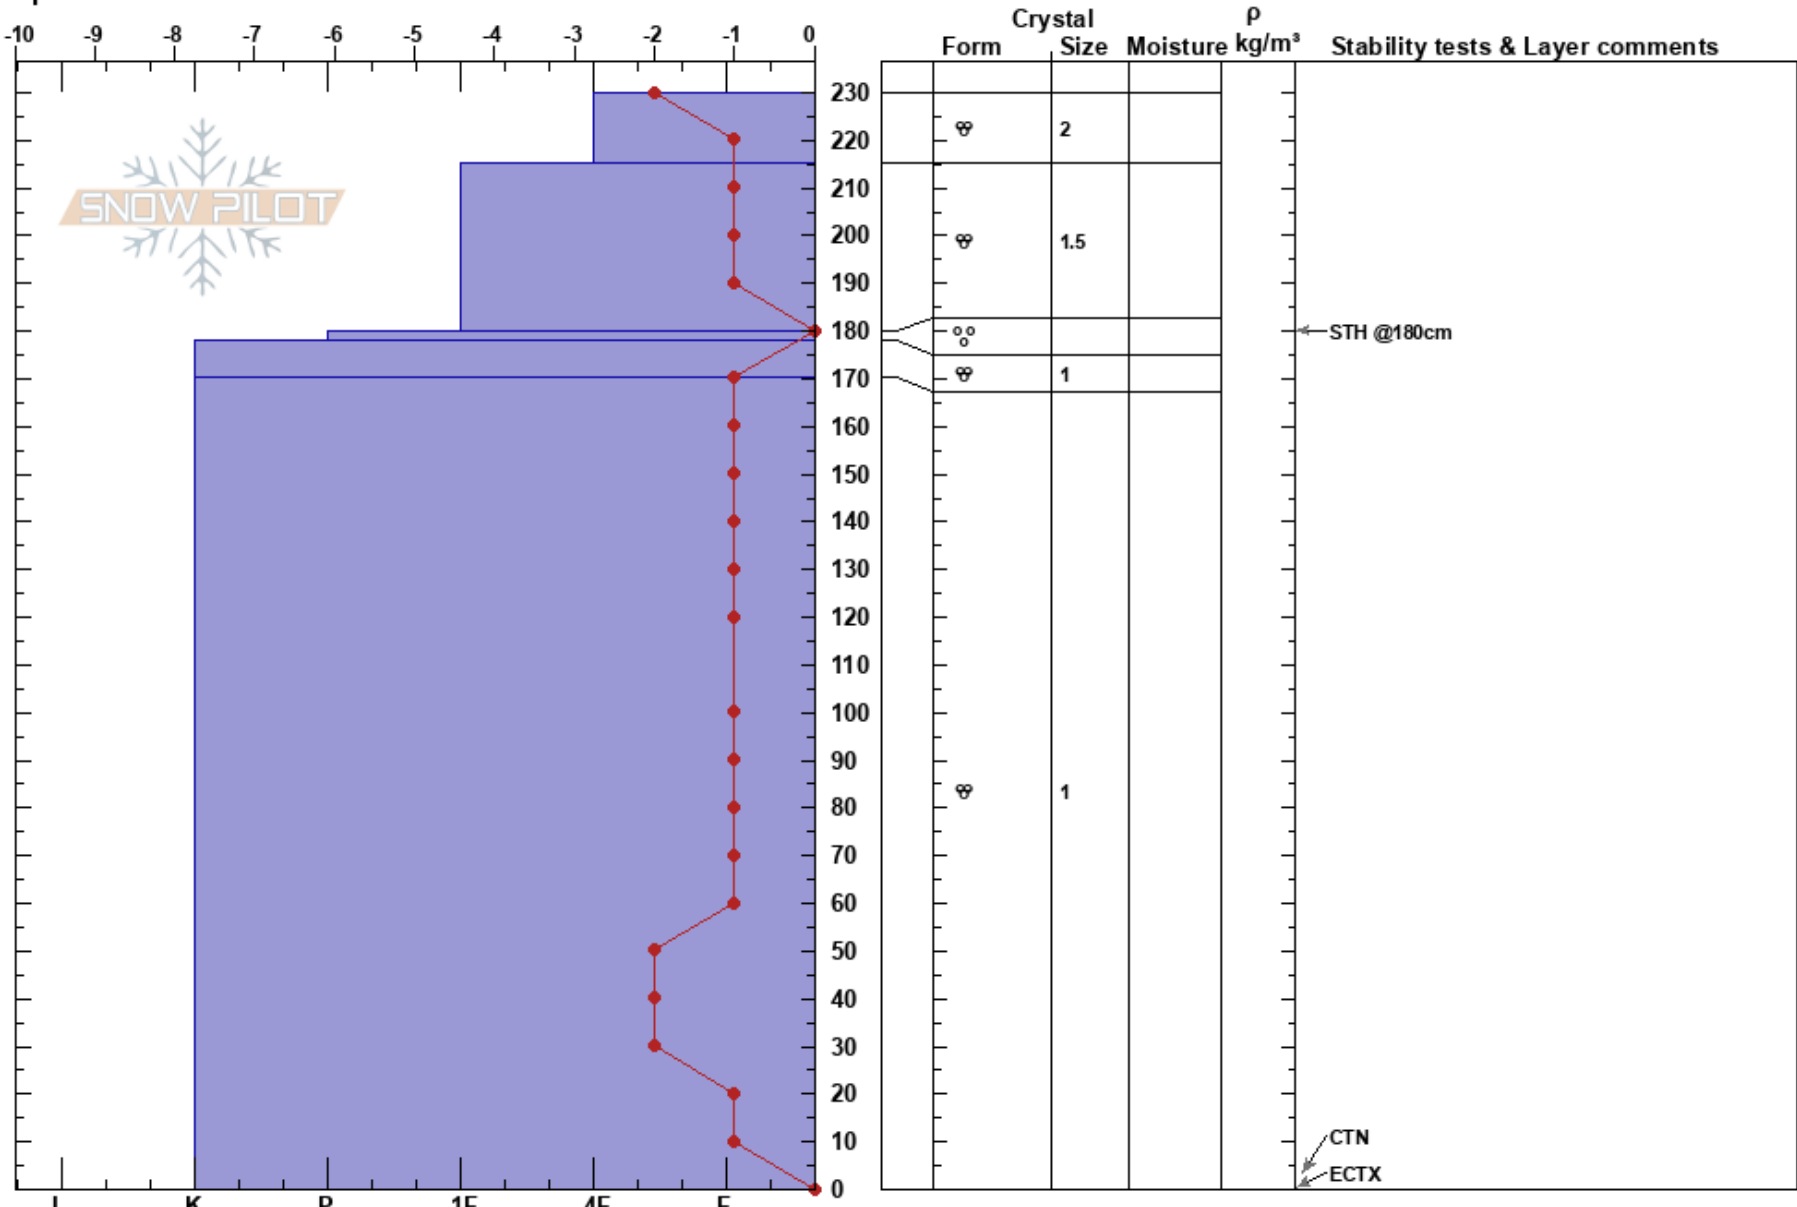

Placer Creek Road  
 Bitterroot  
 ID  
 Elevation: 5000 ft  
 Aspect: 340°  
 Specifics:

Melissa Hendrickson  
 03/15/2017 - 9:30am  
 Co-ord: 47.42310N, -115.85021W  
 Slope Angle: 42°  
 Wind Loading: no

Stability: Fair  
 Air Temperature: 2°C  
 Sky Cover: OVC  
 Precipitation: RM  
 Wind: S Calm

HS:230  
 PF: 70  
 180-178cm: Problematic layer

**Notes:** Rain has saturated through the entire snowpack again, slush layer on top of where the last rain/freeze event ended. Didn't observe any natural activity on the open slopes, but sliding was observed where the pack was thinner (trees, open road cuts, rock face edges). Snowpack looked similar on all aspects.