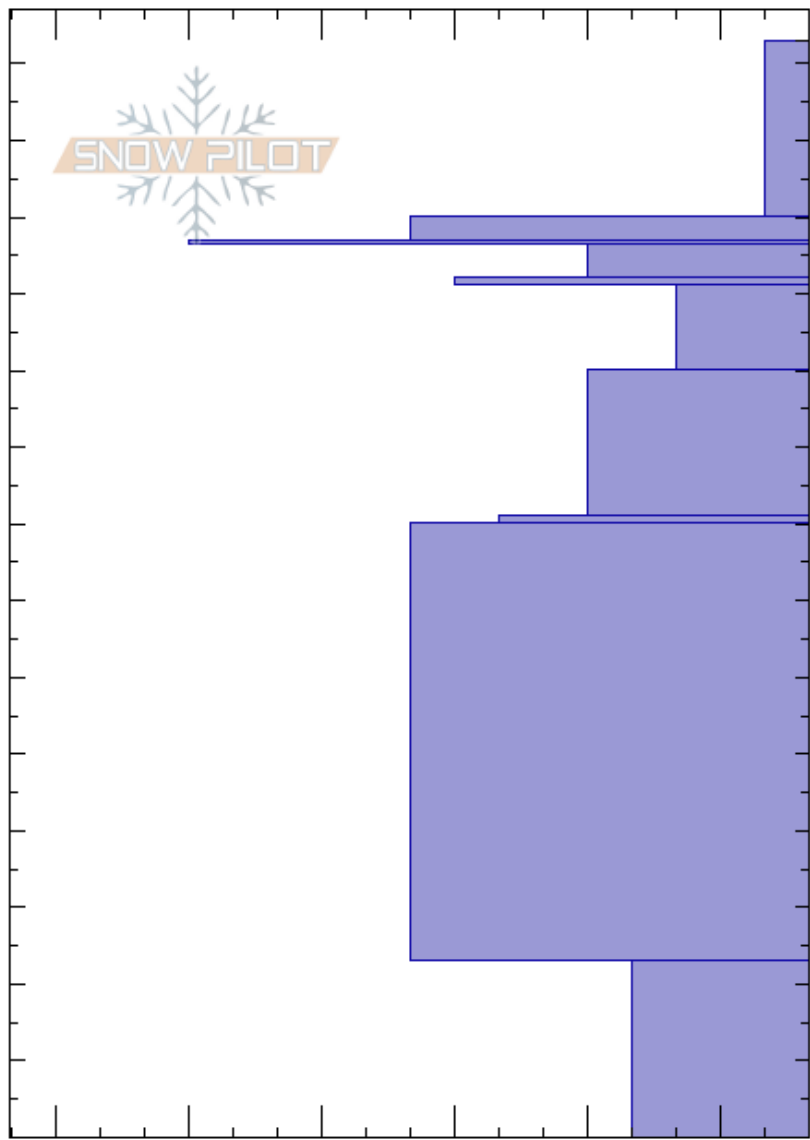

03/25/20 S Bitterroot  
 Bitterroot  
 MT  
 Elevation: 7290 ft  
 Aspect: 300°  
 Specifics:

Travis Craft  
 03/25/2020 - 1:30pm  
 Co-ord: 45.40230N, -113.56020W  
 Slope Angle: 15°  
 Wind Loading:

Stability:  
 Air Temperature: -5°C  
 Sky Cover: OVC  
 Precipitation: S1  
 Wind: Calm

HS: 143

Layer Notes:

Crystal Form	Crystal Size	Moisture	$\rho$ kg/m <sup>3</sup>	Stability tests & Layer comments
+ (X)		D		
⊙⊙				
■				
⊠				
⊙⊙				
⊠				
•				
⊙⊙				
•				
^	2-4			

← PST52/130 (End) @22cm