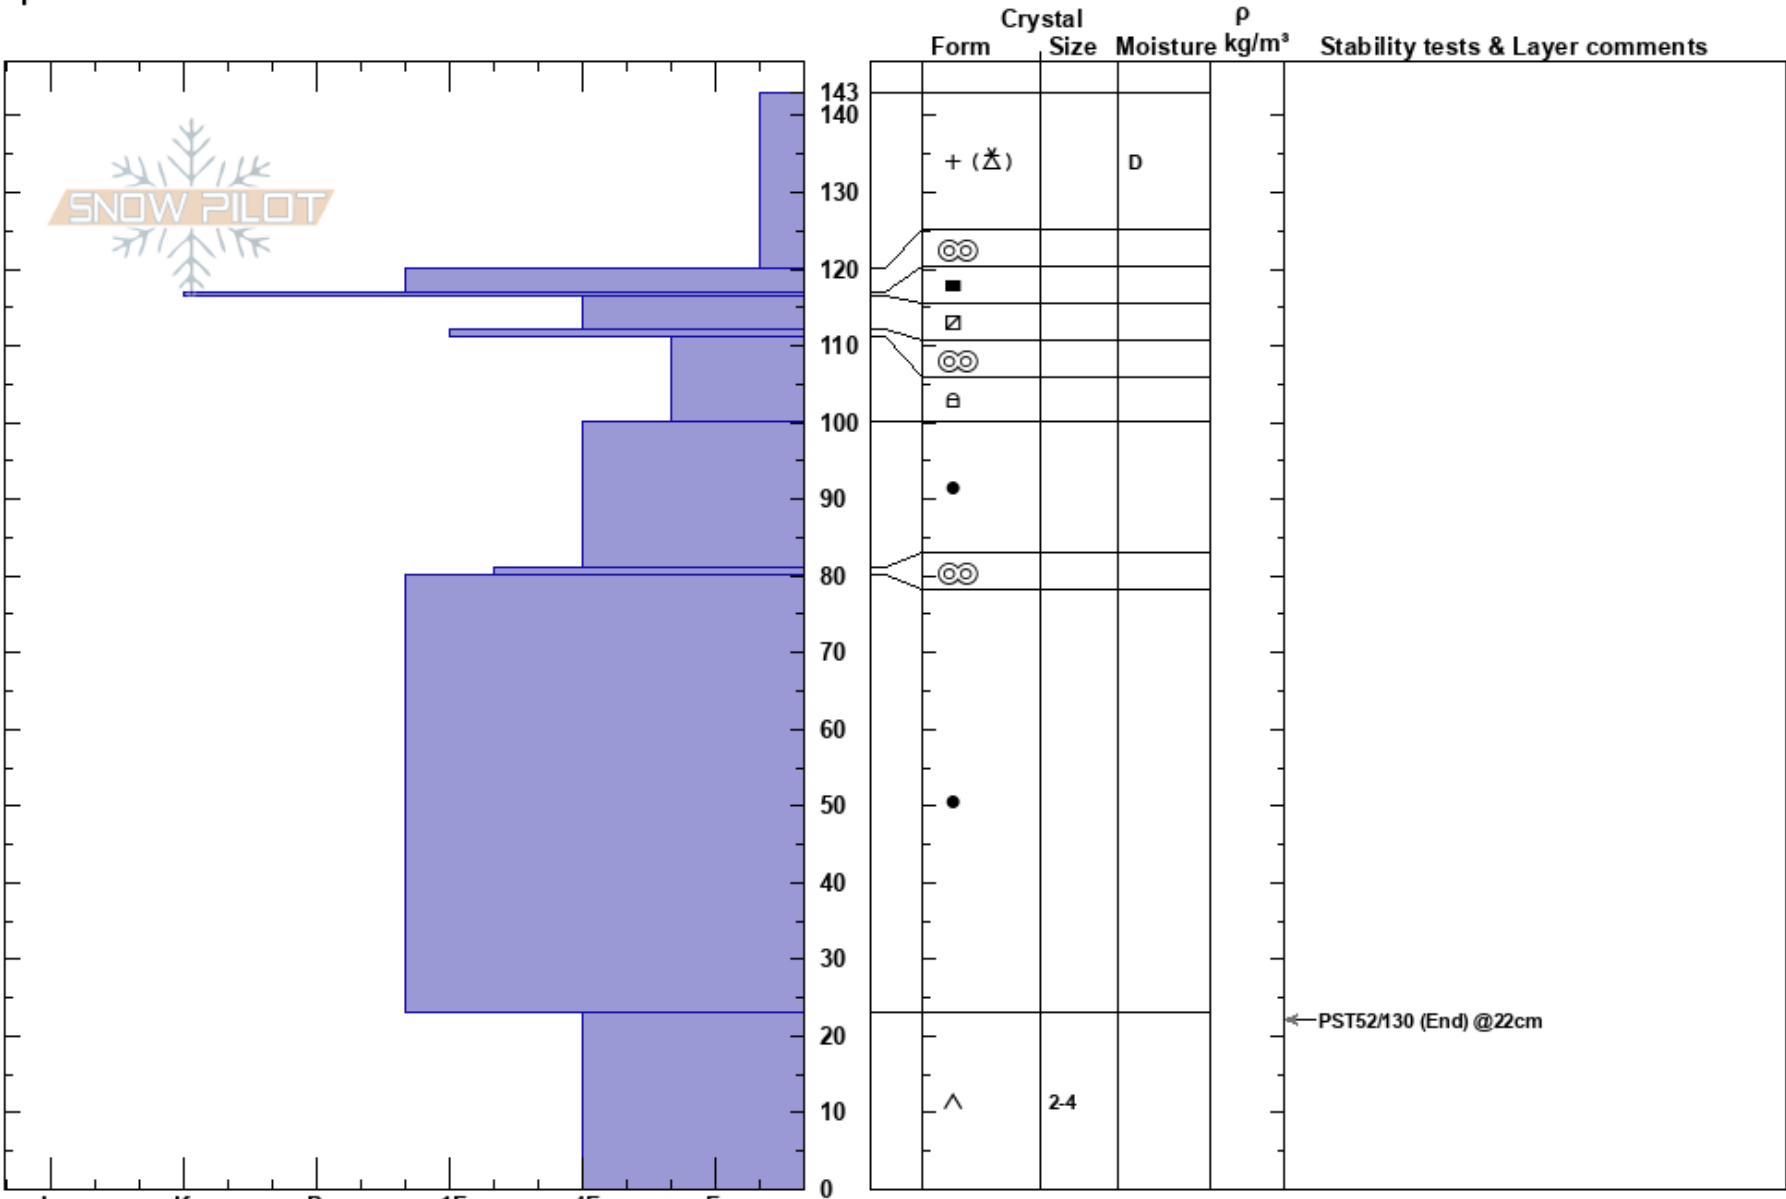

03/25/20 S Bitterroot
 Bitterroot
 MT
 Elevation: 7290 ft
 Aspect: 300°
 Specifics:

Travis Craft
 03/25/2020 - 1:30pm
 Co-ord: 45.40230N, -113.56020W
 Slope Angle: 15°
 Wind Loading:

Stability:
 Air Temperature: -5°C
 Sky Cover: OVC
 Precipitation: S1
 Wind: Calm
 HS: 143
 Layer Notes:
 23-0cm: Problematic layer