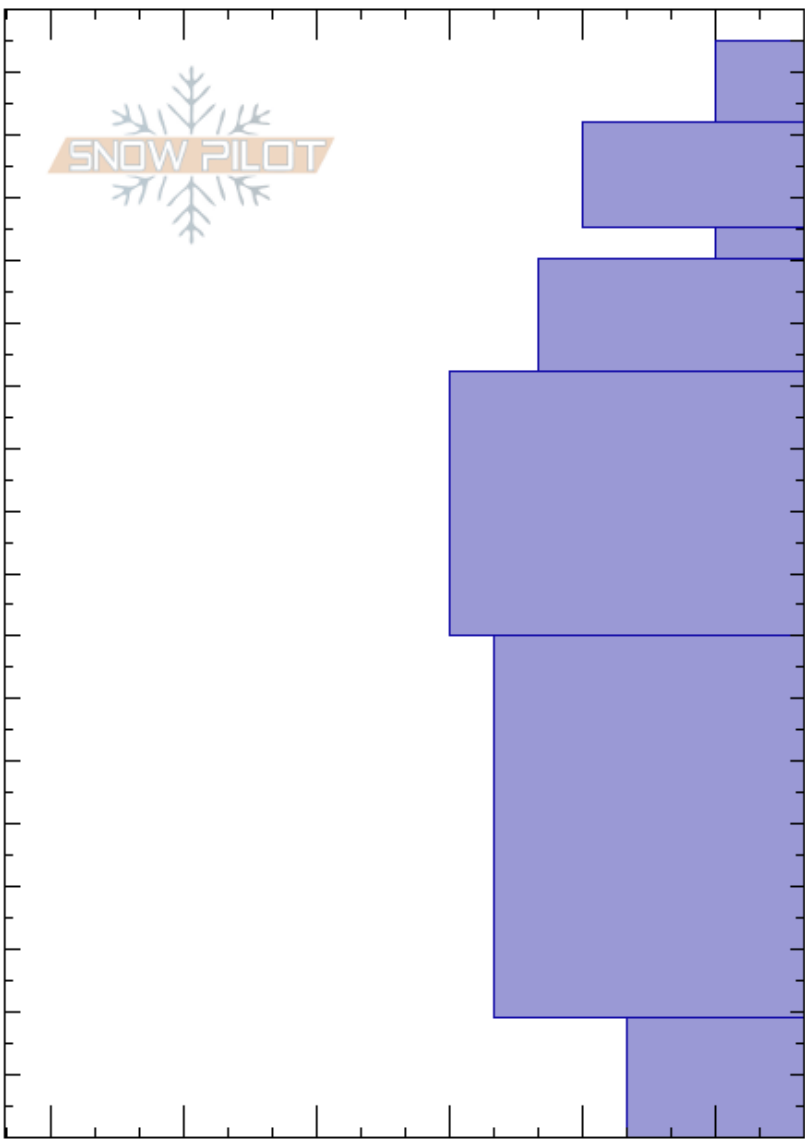

Mike likes it
 Chugach Range
 AK
 Elevation: 4800 ft
 Aspect: N
 Specifics: We skied slope

AK Rendezvous
 03/14/2017 - 2:00pm
 Co-ord: 61.23115N, -145.25333W
 Slope Angle: 40°
 Wind Loading: previous

Stability:
 Air Temperature:
 Sky Cover: SCT
 Precipitation: NO
 Wind: N Moderate

HS: 175
 PS: 15 145-140cm: Problematic layer

Depth (cm)	Crystal		Moisture	ρ kg/m ³	Stability tests & Layer comments
	Form	Size			
175					
170	☐				
160					
150	•				
140	☐				← ECTP22 @141cm Q2 with some energy ← CT16, Q2 @141cm
130	⊖				
120					
110					
100	⊖				
90					
80					
70					
60					
50	☐				
40					
30					
20					
18					← CT28, Q3 @18cm
10	^	3-5			
0					