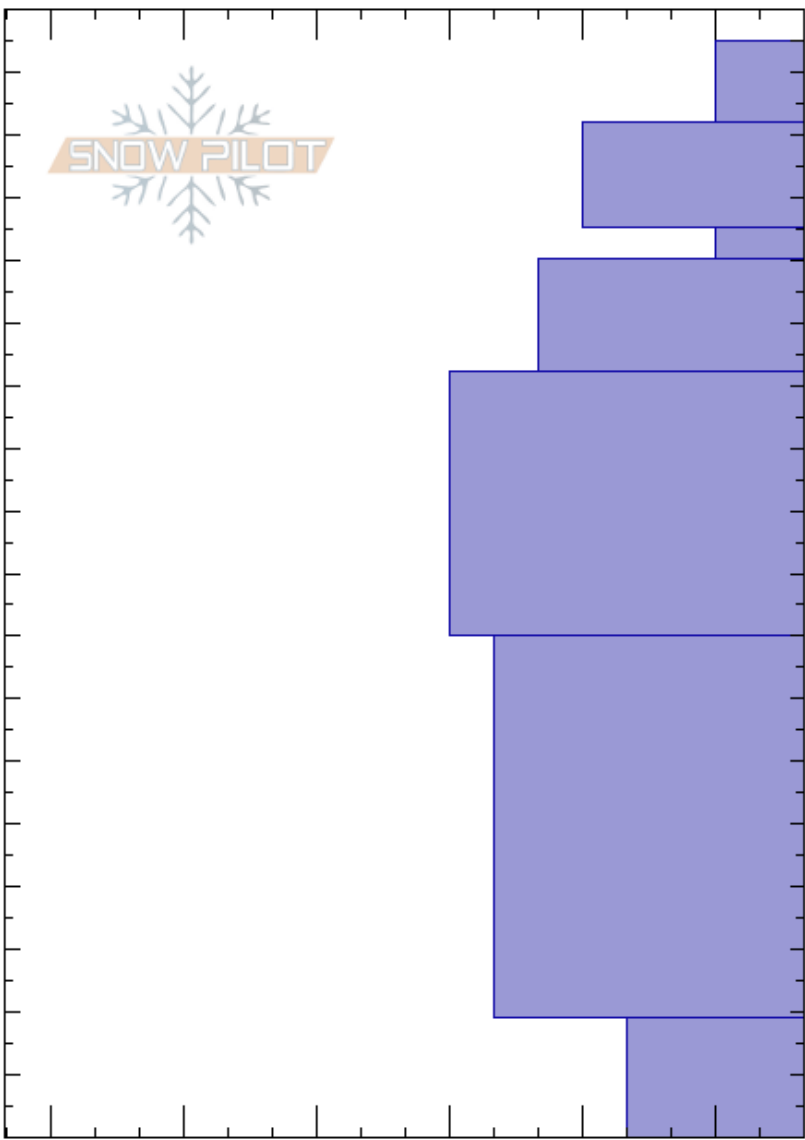

Mike likes it
 Chugach Range
 AK
 Elevation: 4800 ft
 Aspect: N
 Specifics: We skied slope

AK Rendezvous
 03/14/2017 - 2:00pm
 Co-ord: 61.23115N, -145.25333W
 Slope Angle: 40°
 Wind Loading: previous

Stability:
 Air Temperature:
 Sky Cover: SCT
 Precipitation: NO
 Wind: N Moderate

HS: 175
 PS: 15 145-140cm: Problematic layer

Depth (cm)	Crystal		Moisture	ρ kg/m ³	Stability tests & Layer comments
	Form	Size			
175					
170	☐				
160					
150	●				
140	☐				← ECTP22 @141cm Q2 with some energy ← CT16, Q2 @141cm
130	⊖				
120					
110					
100	⊖				
90					
80					
70					
60					
50	☐				
40					
30					
20					
18					← CT28, Q3 @18cm
10	^	3-5			
0					