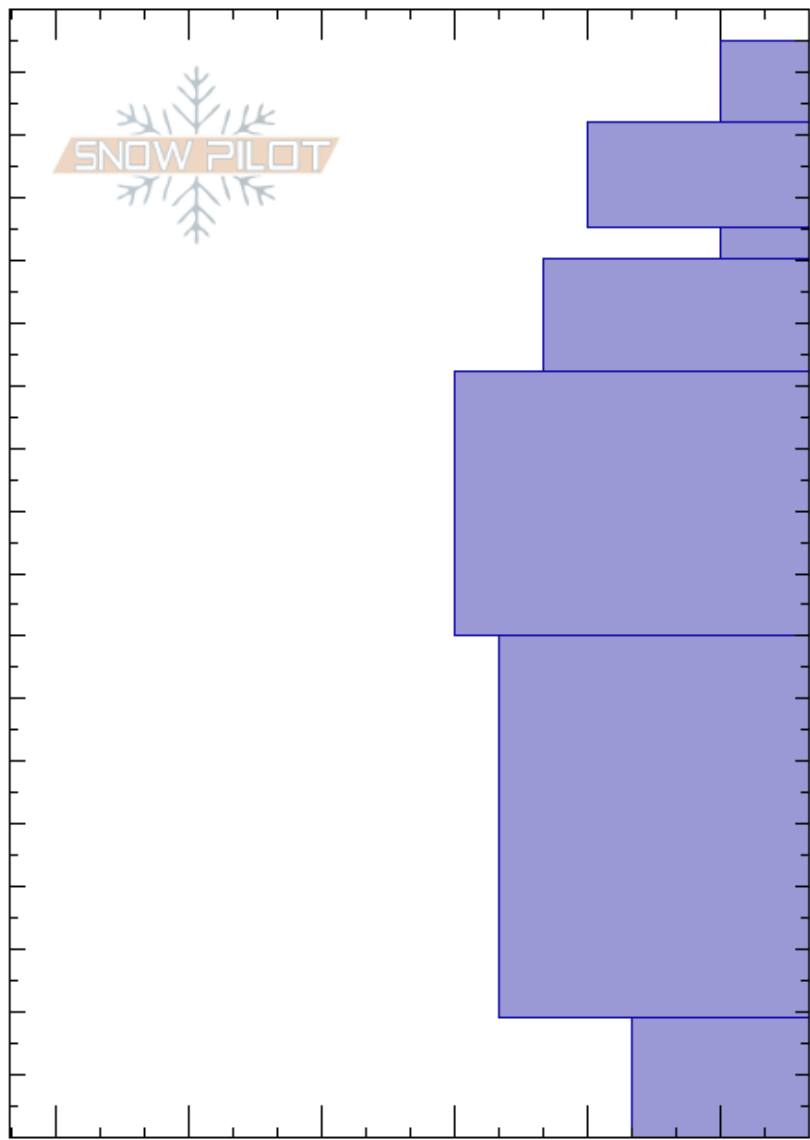

Mike likes it  
 Chugach Range  
 AK  
 Elevation: 4800 ft  
 Aspect: N  
 Specifics: We skied slope

AK Rendezvous  
 03/14/2017 - 2:00pm  
 Co-ord: 61.23115N, -145.25333W  
 Slope Angle: 40°  
 Wind Loading: previous

Stability:  
 Air Temperature:  
 Sky Cover: SCT  
 Precipitation: NO  
 Wind: N Moderate

HS: 175  
 PS: 15 145-140cm: Problematic layer

Depth (cm)	Crystal		Moisture	$\rho$ kg/m <sup>3</sup>	Stability tests & Layer comments
	Form	Size			
175					
170	☐				
160					
150	•				
140	☐				← ECTP22 @141cm Q2 with some energy ← CT16, Q2 @141cm
130	⊖				
120					
110					
100	⊖				
90					
80					
70					
60					
50	☐				
40					
30					
20					
18					← CT28, Q3 @18cm
10	^	3-5			
0					