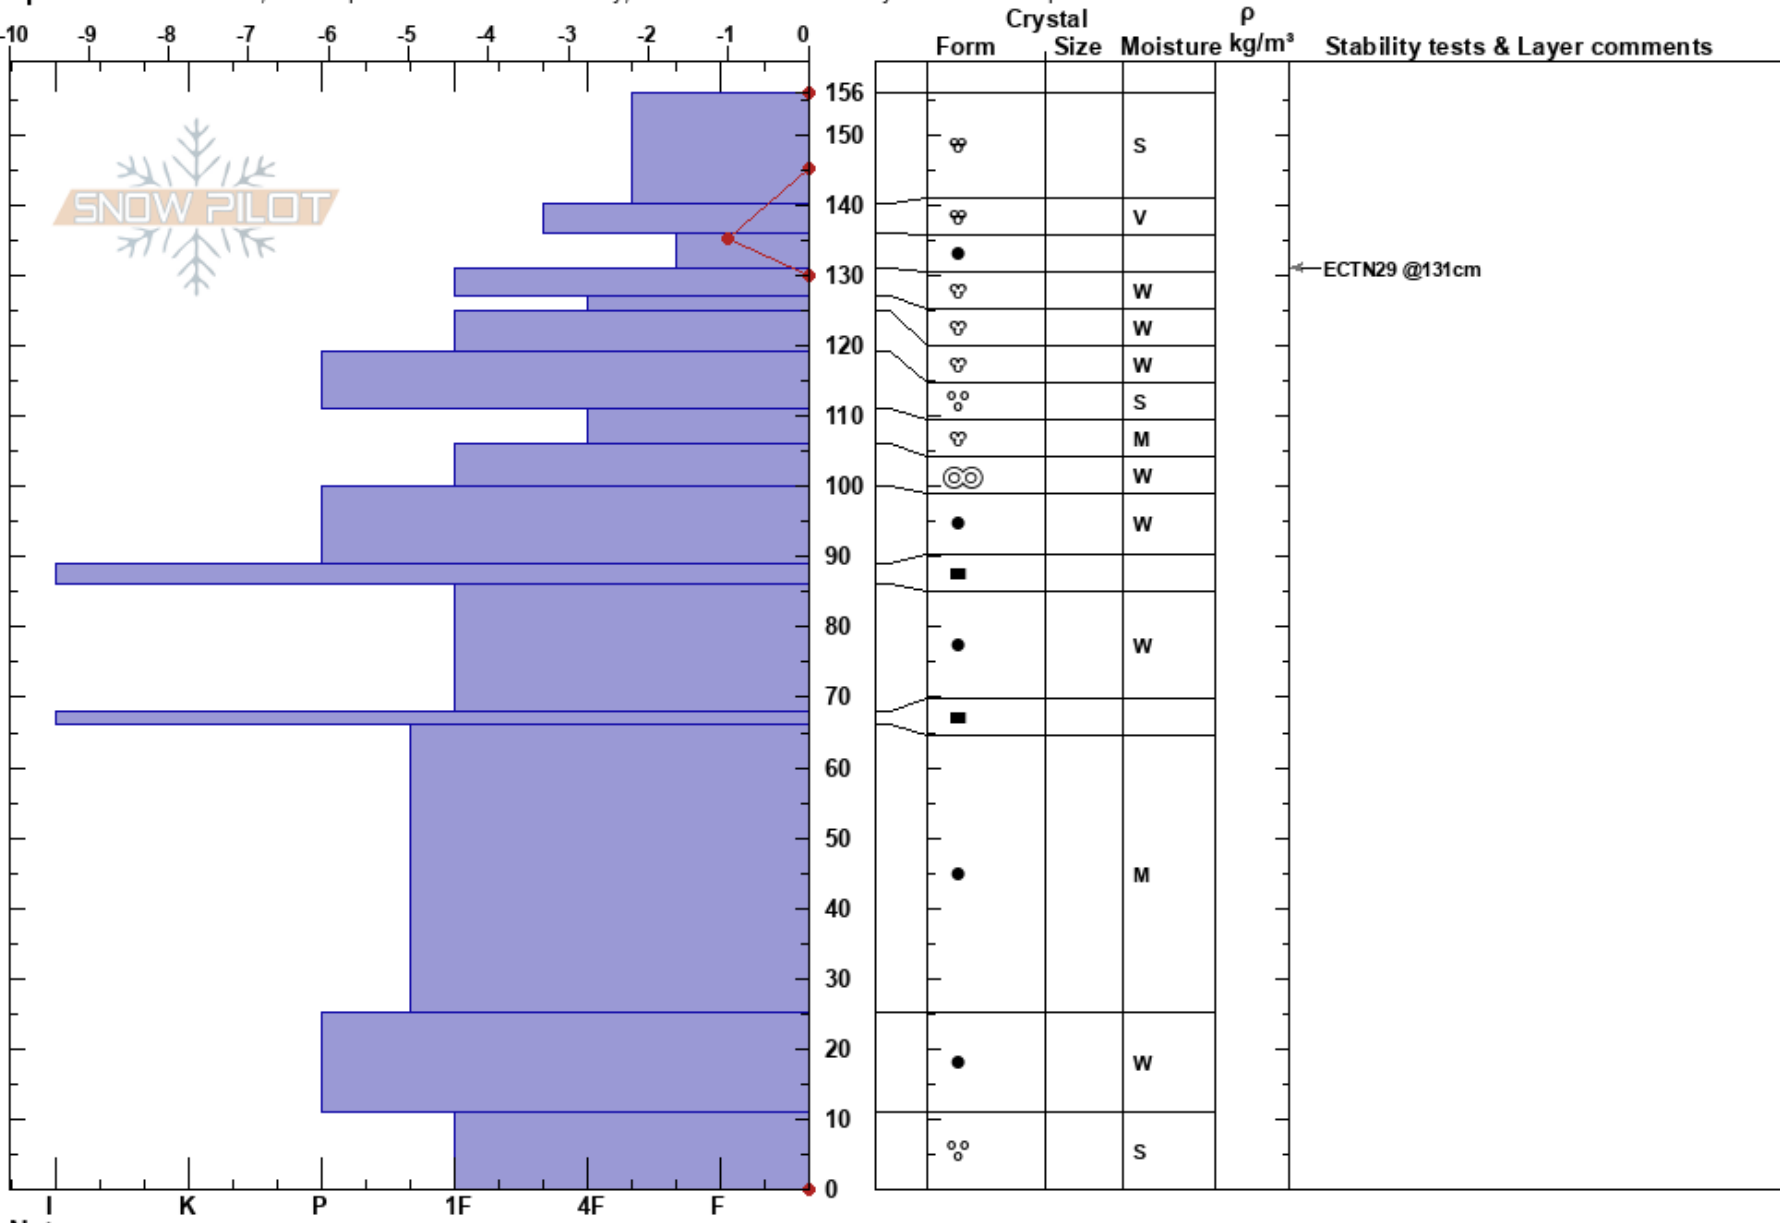

West Side Lolo pass
 Bitterroot
 MT
 Elevation: 5620 ft
 Aspect: 287°

Logan King
 03/15/2017 - 11:30am
 Co-ord: 46.62784N, -114.58117W
 Slope Angle: 24°
 Wind Loading: no

Stability: Fair
 Air Temperature: 4°C
 Sky Cover: OVC
 Precipitation: RL
 Wind: W Light Breeze

HS: 156
 PF: 15
 PS: 2

Layer Notes:

Specifics: Practice Pit; Pit is representative of backcountry; Recent avalanche activity on different slopes

Notes: