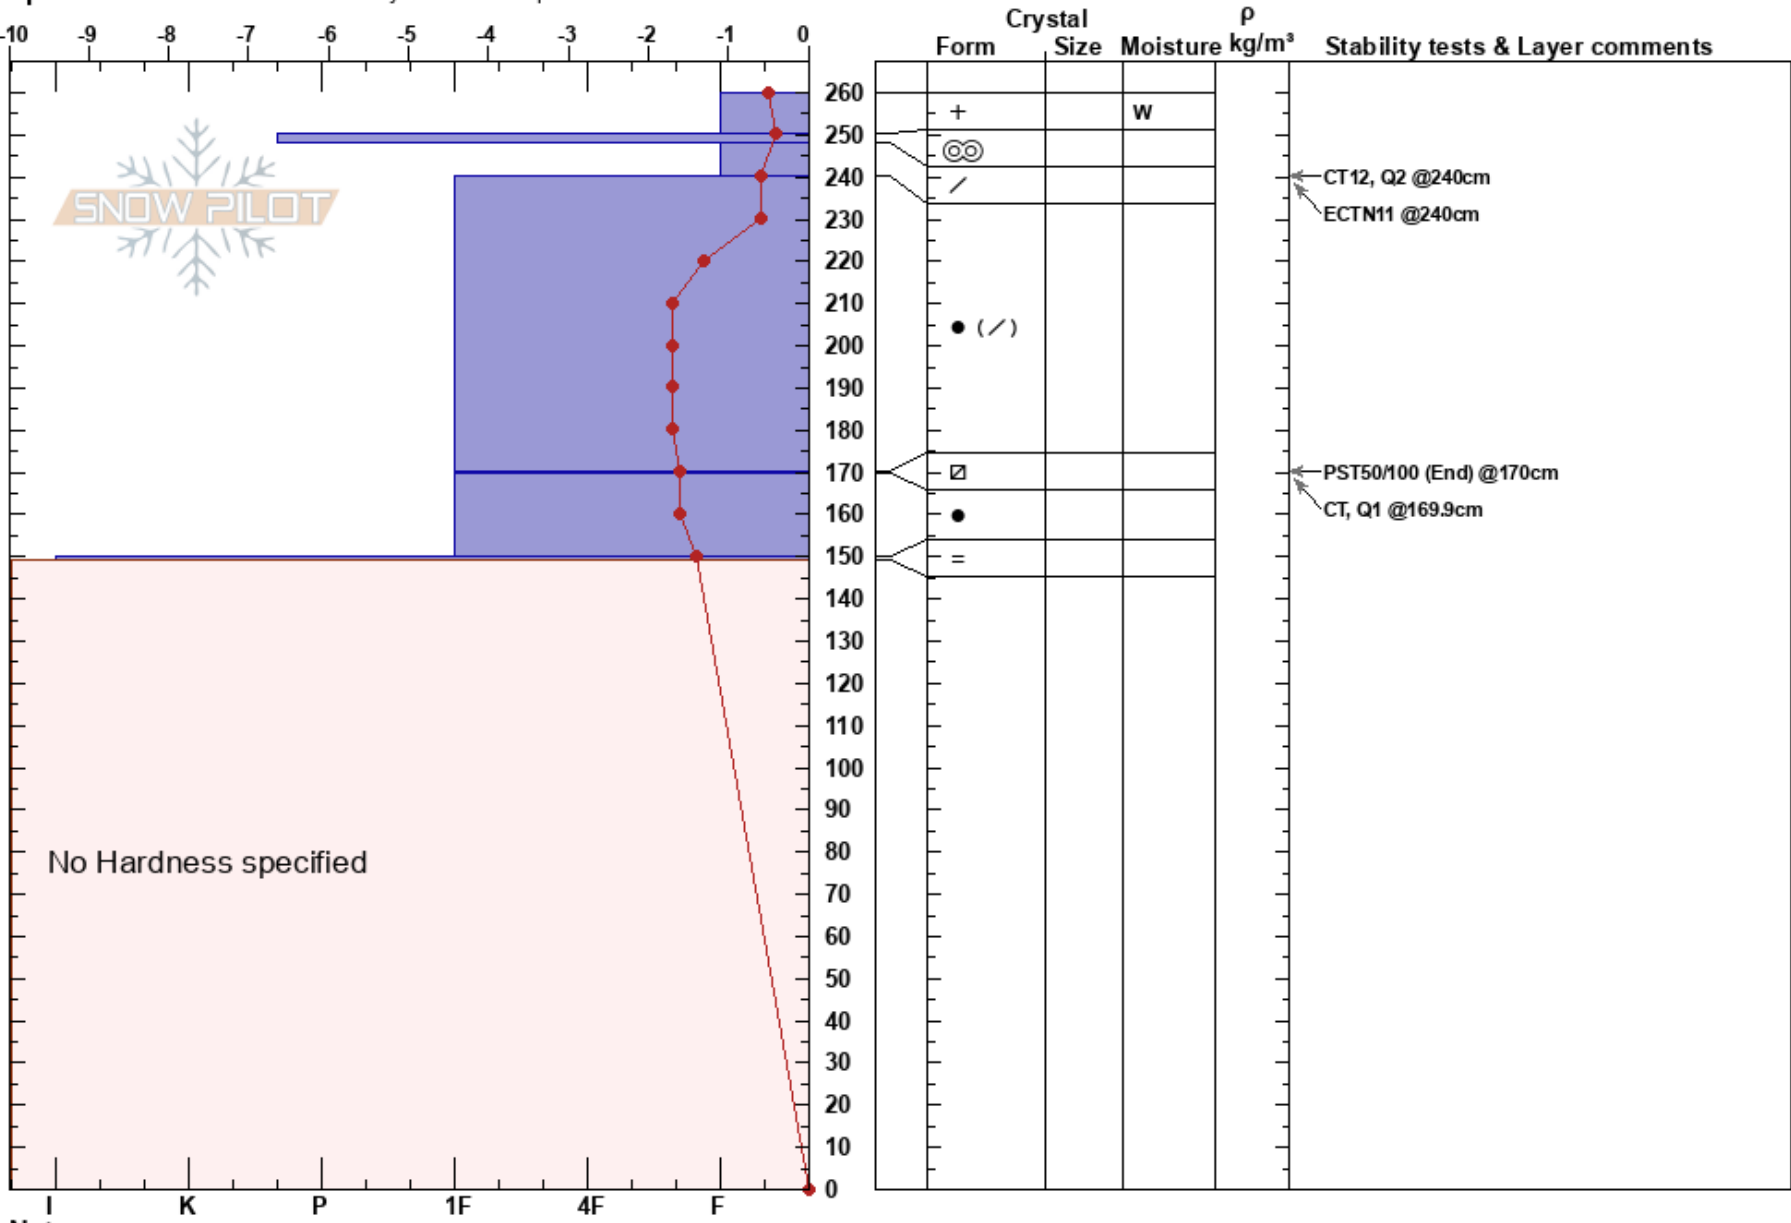

Rattlesnake 03_15_2017 Travis Craft
 Rattlesnake Mtns 03/15/2017 - 10:30am
 MT Co-ord: 47.03475N, -113.98746W
 Elevation: 7400 ft Slope Angle: 30°
 Aspect: 120° Wind Loading:
 Specifics: Recent avalanche activity on similar slopes

Stability: HS:260 Layer Notes:
 Air Temperature: 2°C 170-169.8cm: Problematic layer
 Sky Cover: OVC
 Precipitation: S-1
 Wind: Calm

Notes: