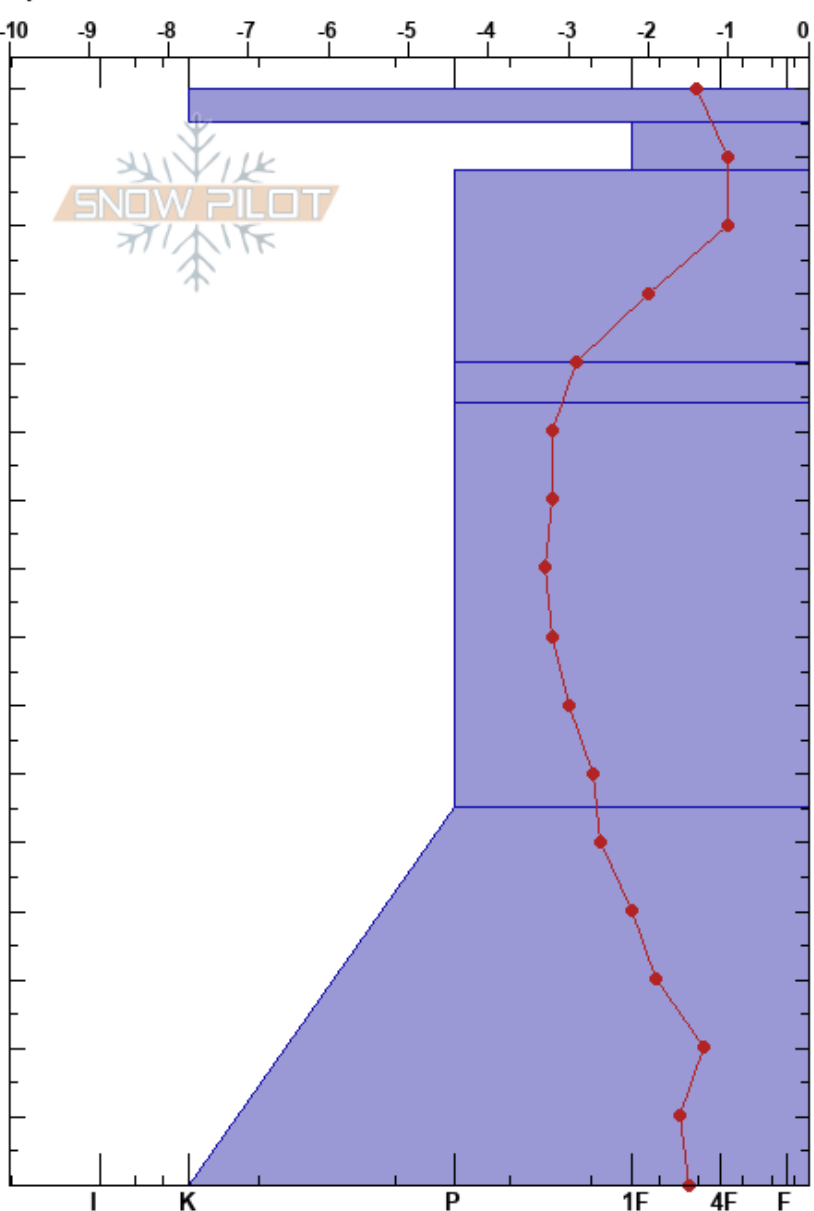

North Study Ploy
Madison Range-N
MT

Doug McCabe
03/15/2017 - 1:00pm
Co-ord: 45.24781N, -111.45562W
Slope Angle: 31°
Wind Loading: no

Stability: **HS: 160**
Air Temperature: 11°C
Sky Cover: FEW
Precipitation: NO
Wind: SW Light Breeze

Layer Notes:

Elevation: 2530 m
Aspect: 360°

Specifics: Pit dug in a Ski Area; Pit is representative of backcountry

Form	Crystal Size	Moisture	ρ kg/m ³	Stability tests & Layer comments
⊙⊙	1	M		
.	0.3			
.	0.5			
⊙⊙	1			← ECTN28 @125cm
.	1.5			
.	2			